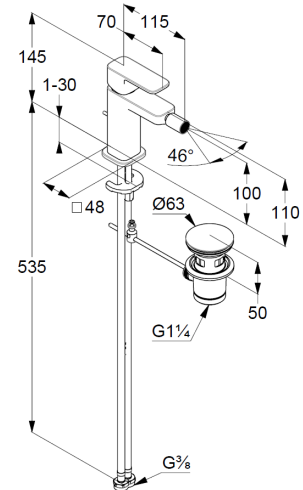

## Technische Daten/ Technical Data

KLUDI RENON  
single lever bidet mixer  
DN 15

Ref.: 422163975

Finishes:  
39 matt black

Product description  
Manufacturer KLUDI GmbH & Co. KG  
Typ: KLUDI RENON  
single lever bidet mixer  
Ref.: 422163975

bidet mixer  
single lever mixer  
1-hole mounted  
solid lever, metal  
aerator M16 PCA  
ball joint with aerator  
ceramic cartridge with hot water safety device  
flow rate at 3 bar 4,5 l/min.  
flexible hoses G3/8 DVGW approved  
rapid installation set  
pop up waste set G1 1/4 metal

### Produktabbildung/ Product picture

### Maßzeichnung/ Dimensional drawing