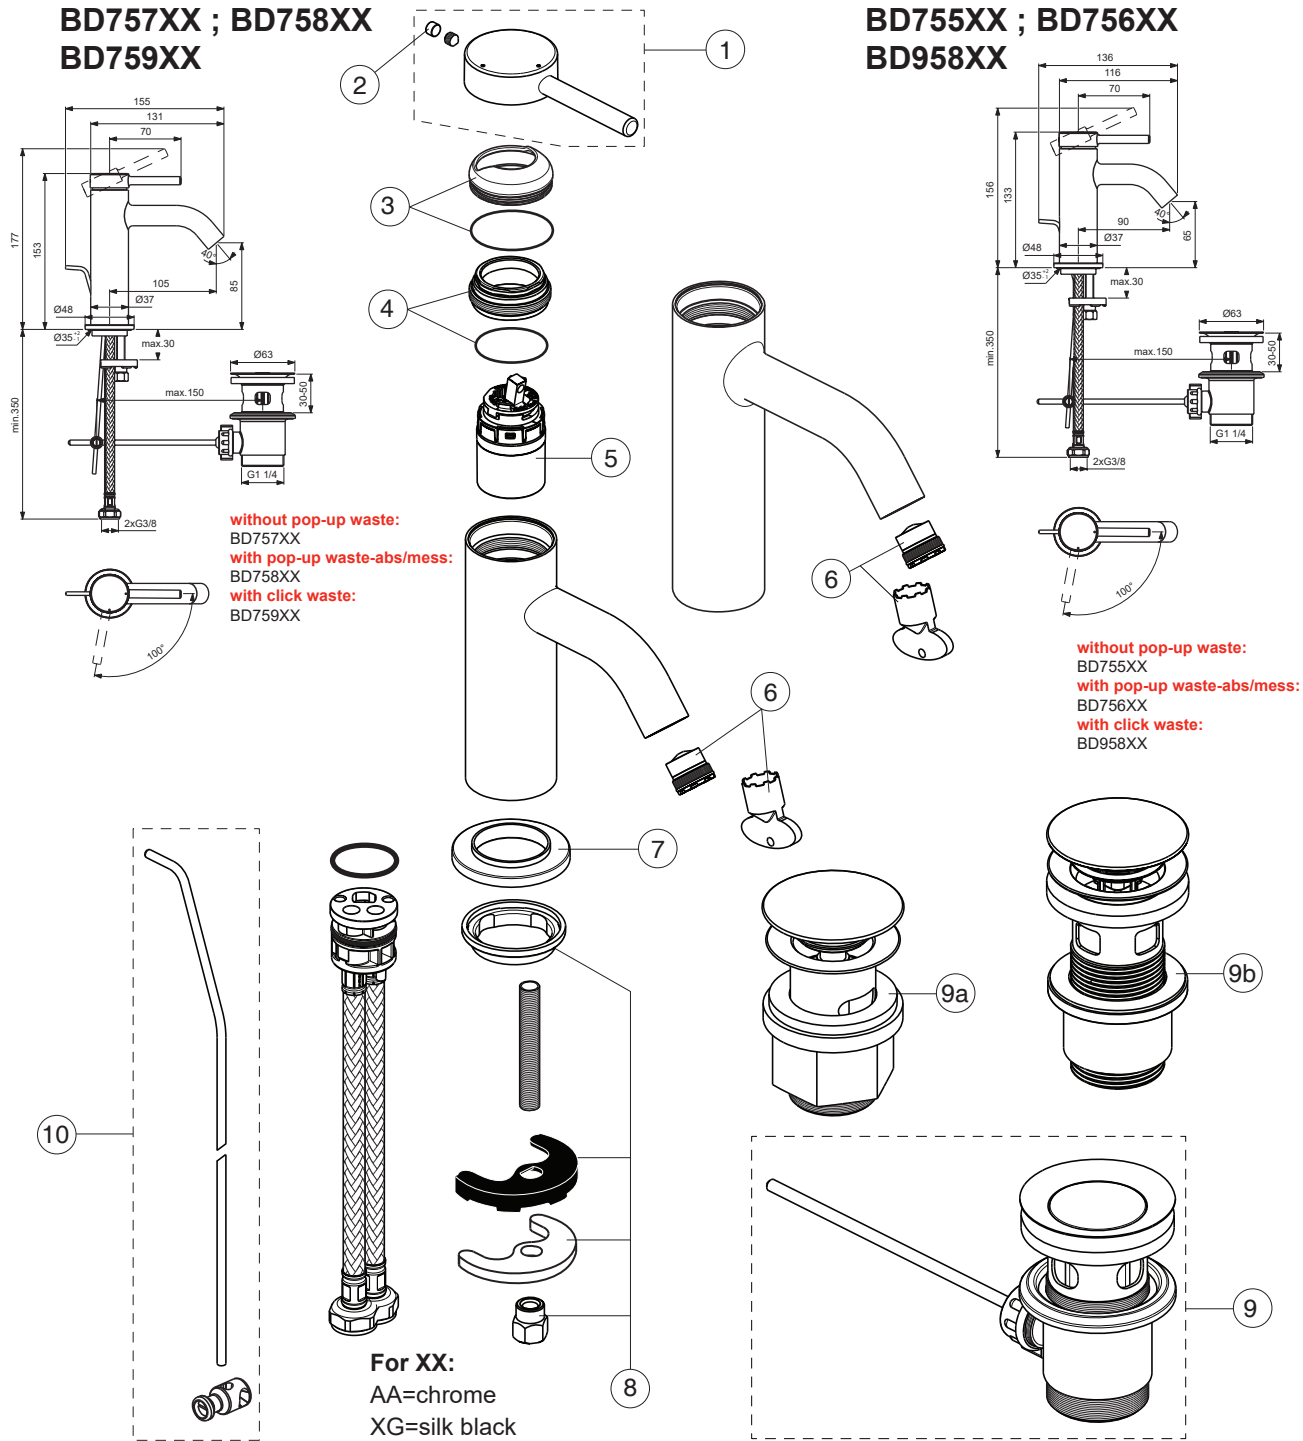

CERALINE NUOVO

Ideal Standard

Produced from: Nov.2024

Pos.	Signify	Spare parts-Nr.	Quantity	Pos.	Signify	Spare parts-Nr.	Quantity
1	Lever	B961918XX	1 Set				
2	Rubber button	A963751XX	1 Pcs.				
3	Rosette	B961915XX	1 Set				
4	Screw M33x1.5	B961916NU	1 Set				
5	Cartridge Ø28mm	B961920NU	1 Set				
6	Aer.cacheM16.5x1-1G	B961901NU	1 Set				
7	Escutcheon	A861227XX	1 Pcs.				
8	Fixation set	A964520NU	1 Set				
9	Pop-up drain ass.	B960853AA	1 Pcs.				
		A962991XG	1 Pcs.				
9a	Click waste-plastic	B961705XX	1 Pcs.				
10	Pull-up rod-compl.	B960900XX	1 Set				

CERALINE NUOVO

Ideal Standard

Produced from: Oct.2023

Pos.	Signify	Spare parts-Nr.	Quantity	Pos.	Signify	Spare parts-Nr.	Quantity
1	Lever	B961918XX	1 Set				
2	Rubber button	A963751XX	1 Pcs.				
3	Rosette	B961915XX	1 Set				
4	Screw M33x1.5	B961916NU	1 Set				
5	Cartridge Ø28mm	B961920NU	1 Set				
6	Aer.cacheM16.5x1-1G	B961901NU	1 Set				
7	Escutcheon	A861227XX	1 Pcs.				
8	Fixation set	A964520NU	1 Set				
9	Pop-up drain ass.	B960853AA	1 Pcs.				
		A962991XG	1 Pcs.				
9a	Click waste-plastic	B961705AA	1 Pcs.				
9b	Click waste-brass	E1482XX	1 Pcs.				
10	Pull-up rod-compl.	B960900XX	1 Set				