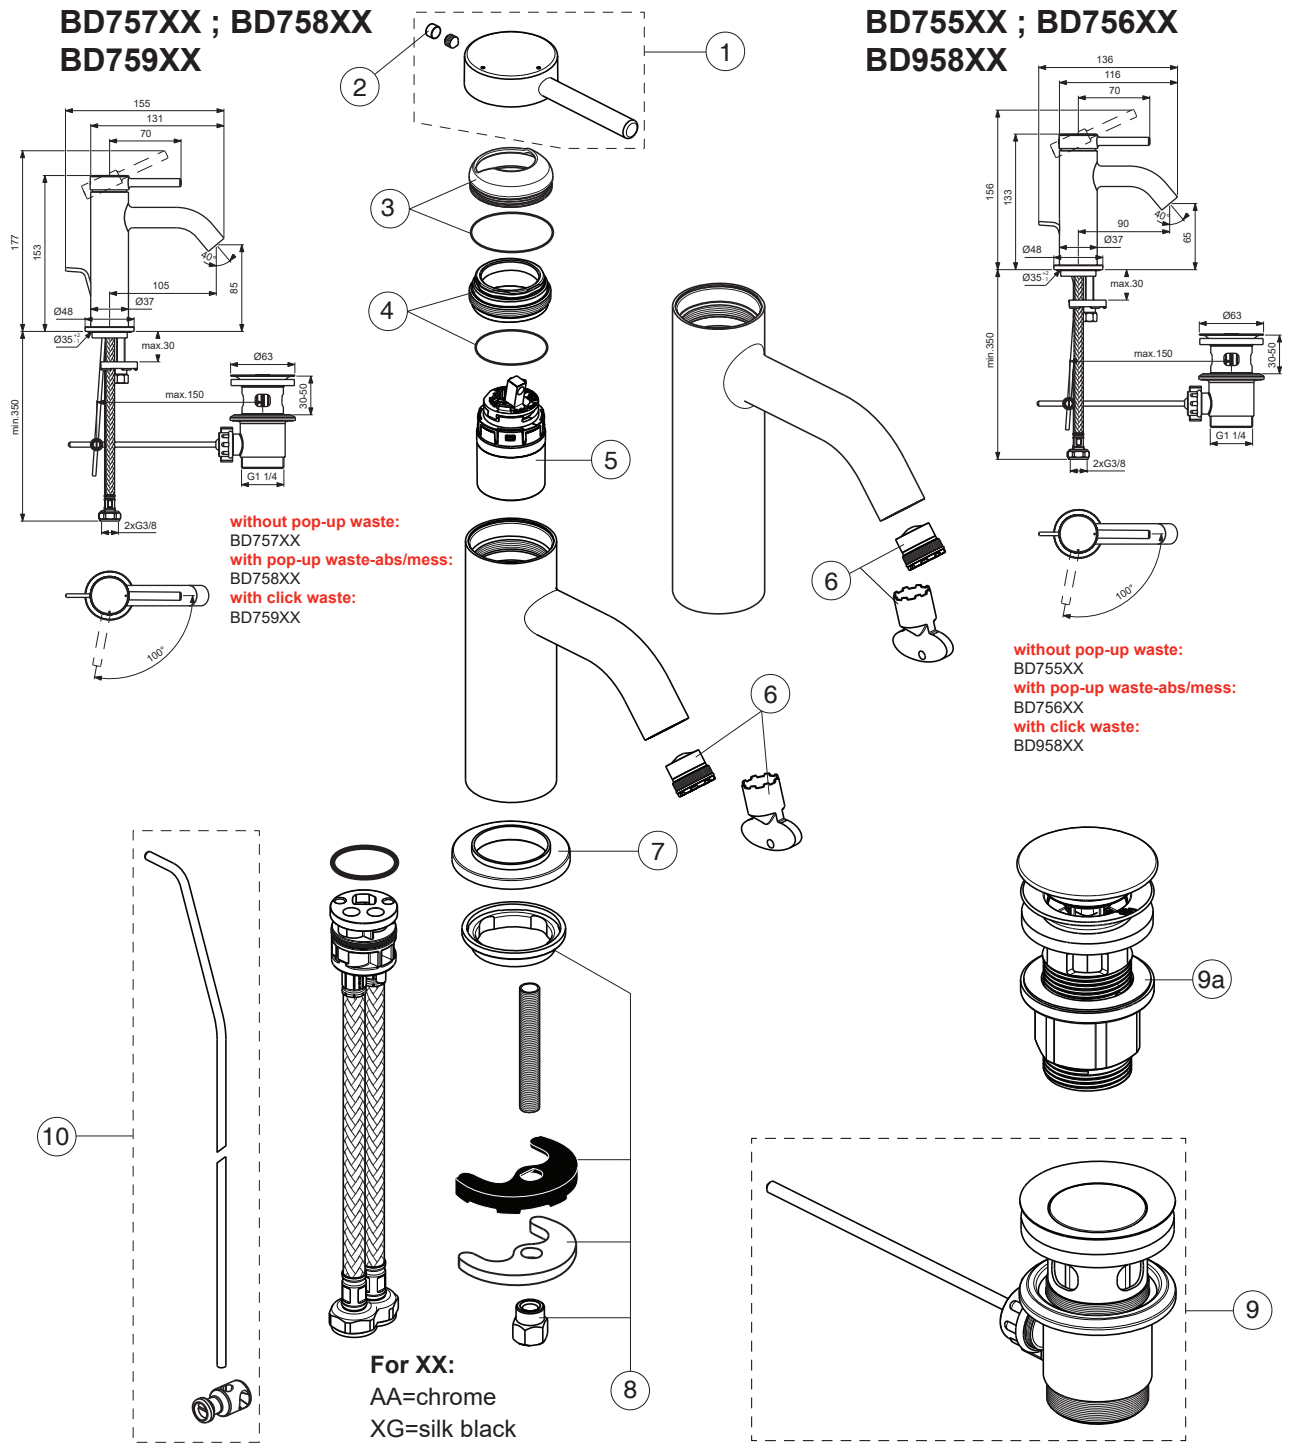

CERALINE NUOVO

Ideal Standard

Produced from: Nov.2024

Pos.	Signify	Spare parts-Nr.	Quantity	Pos.	Signify	Spare parts-Nr.	Quantity
1	Lever	B961918XX	1 Set				
2	Rubber button	A963751XX	1 Pcs.				
3	Rosette	B961915XX	1 Set				
4	Screw M33x1.5	B961916NU	1 Set				
5	Cartridge Ø28mm	B961920NU	1 Set				
6	Aer.cacheM16.5x1-1G	B961901NU	1 Set				
7	Escutcheon	A861227XX	1 Pcs.				
8	Fixation set	A964520NU	1 Set				
9	Pop-up drain ass.	B960853AA	1 Pcs.				
		A962991XG	1 Pcs.				
9a	Click waste-plastic	B961705XX	1 Pcs.				
10	Pull-up rod-compl.	B960900XX	1 Set				

CERALINE NUOVO

Ideal Standard

Produced from: Oct.2023

Pos.	Signify	Spare parts-Nr.	Quantity	Pos.	Signify	Spare parts-Nr.	Quantity
1	Lever	B961918XX	1 Set				
2	Rubber button	A963751XX	1 Pcs.				
3	Rosette	B961915XX	1 Set				
4	Screw M33x1.5	B961916NU	1 Set				
5	Cartridge Ø28mm	B961920NU	1 Set				
6	Aer.cacheM16.5x1-1G	B961901NU	1 Set				
7	Escutcheon	A861227XX	1 Pcs.				
8	Fixation set	A964520NU	1 Set				
9	Pop-up drain ass.	B960853AA	1 Pcs.				
		A962991XG	1 Pcs.				
9a	Click waste-plastic	B961705AA	1 Pcs.				
9b	Click waste-brass	E1482XX	1 Pcs.				
10	Pull-up rod-compl.	B960900XX	1 Set				