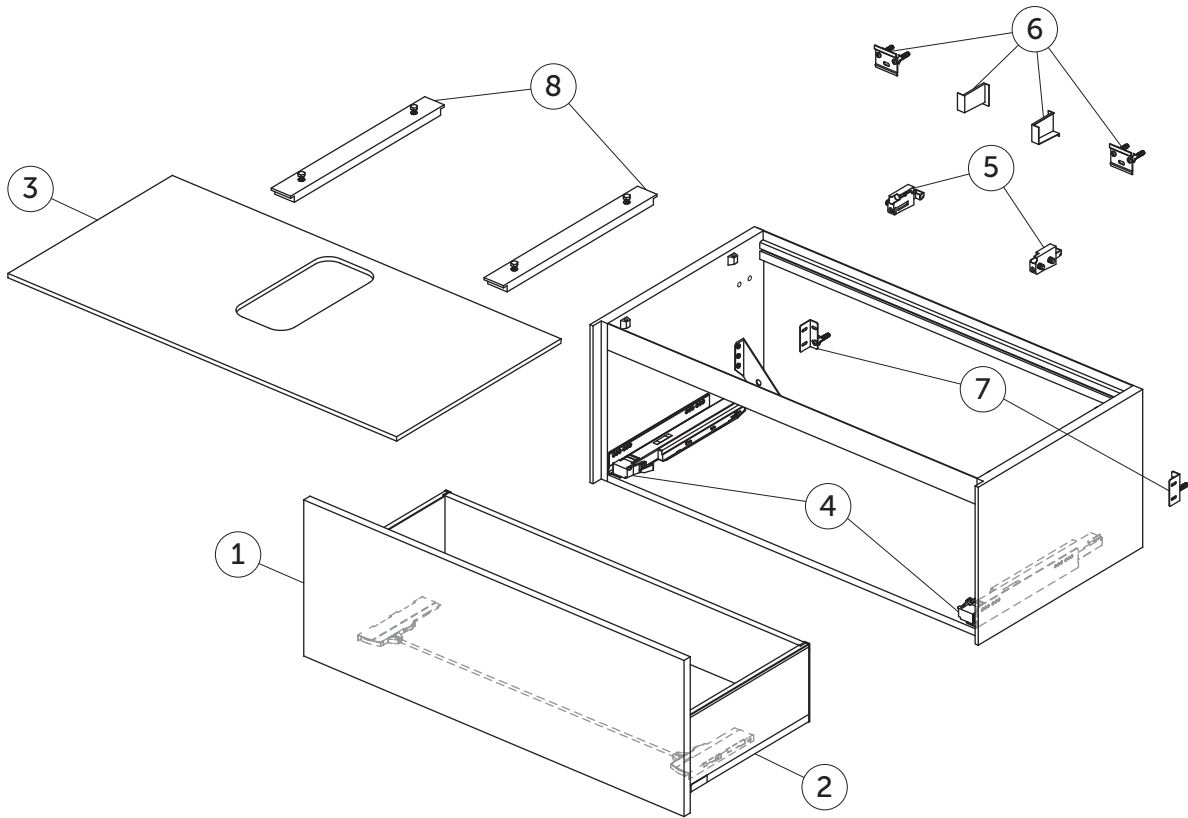

# SPARE PARTS

Basin Unit 1000  
1 drawer

Page 1 of 2

Item	Description	Colour/Finish	Code No.	Quantity
1	Drawer front panel 980 x 356	Y1 - Matt White Y2 - Matt Anthracite Y3 - Matt Sunset Y4 - Smoked Oak Y5 - Dark Walnut Y6 - Light Oak	TV776Y1 TV776Y2 TV776Y3 TV776Y4 TV776Y5 TV776Y6	1
2	Drawer structure box 100 x 50.5	Y2 - Matt Anthracite	TV777Y2	1
3	Worktop 1002 x 505 center cut	Y1 - Matt White Y2 - Matt Anthracite Y3 - Matt Sunset Y4 - Smoked Oak Y5 - Dark Walnut Y6 - Light Oak	TV778Y1 TV778Y2 TV778Y3 TV778Y4 TV778Y5 TV778Y6	1
	Worktop 1002 x 505 no cut	Y1 - Matt White Y2 - Matt Anthracite Y3 - Matt Sunset Y4 - Smoked Oak Y5 - Dark Walnut Y6 - Light Oak	TV779Y1 TV779Y2 TV779Y3 TV779Y4 TV779Y5 TV779Y6	1
4	Runners 400 Push KIT		TV76967	pair
5	Hanging brackets KIT 1		RV08267	pair
6	Wall fixation KIT 1 new		TV72667	14
7	Safety KIT (brackets, screws & plugs)		TV38767	12
8	Worktop adjustable support KIT		UV24067	pair

# SPARE PARTS

Basin Unit 1000  
1 drawer

Item	Description	Colour/Finish	Code No.	Quantity
1	Drawer front panel ns 980 x 356	Y1 - Matt White Y2 - Matt Anthracite Y3 - Matt Sunset Y4 - Smoked Oak Y5 - Dark Walnut Y6 - Light Oak	TF060Y1 TF060Y2 TF060Y3 TF060Y4 TF060Y5 TF060Y6	1
2	Drawer structure box ns 100 x 50.5	Y2 - Matt Anthracite	TF061Y2	1
3	Worktop ns 1002 x 505 center cut	Y1 - Matt White Y2 - Matt Anthracite Y3 - Matt Sunset Y4 - Smoked Oak Y5 - Dark Walnut Y6 - Light Oak	TF062Y1 TF062Y2 TF062Y3 TF062Y4 TF062Y5 TF062Y6	1
	Worktop ns 1002 x 505 no cut	Y1 - Matt White Y2 - Matt Anthracite Y3 - Matt Sunset Y4 - Smoked Oak Y5 - Dark Walnut Y6 - Light Oak	TF063Y1 TF063Y2 TF063Y3 TF063Y4 TF063Y5 TF063Y6	1
4	Runners 400 Push KIT		TV76967	pair
5	Hanging brackets KIT 1		RV08267	pair
6	Wall fixation KIT 1 new		TV72667	14
7	Safety KIT (brackets, screws & plugs)		TV38767	12
8	Worktop adjustable support KIT		UV24067	pair