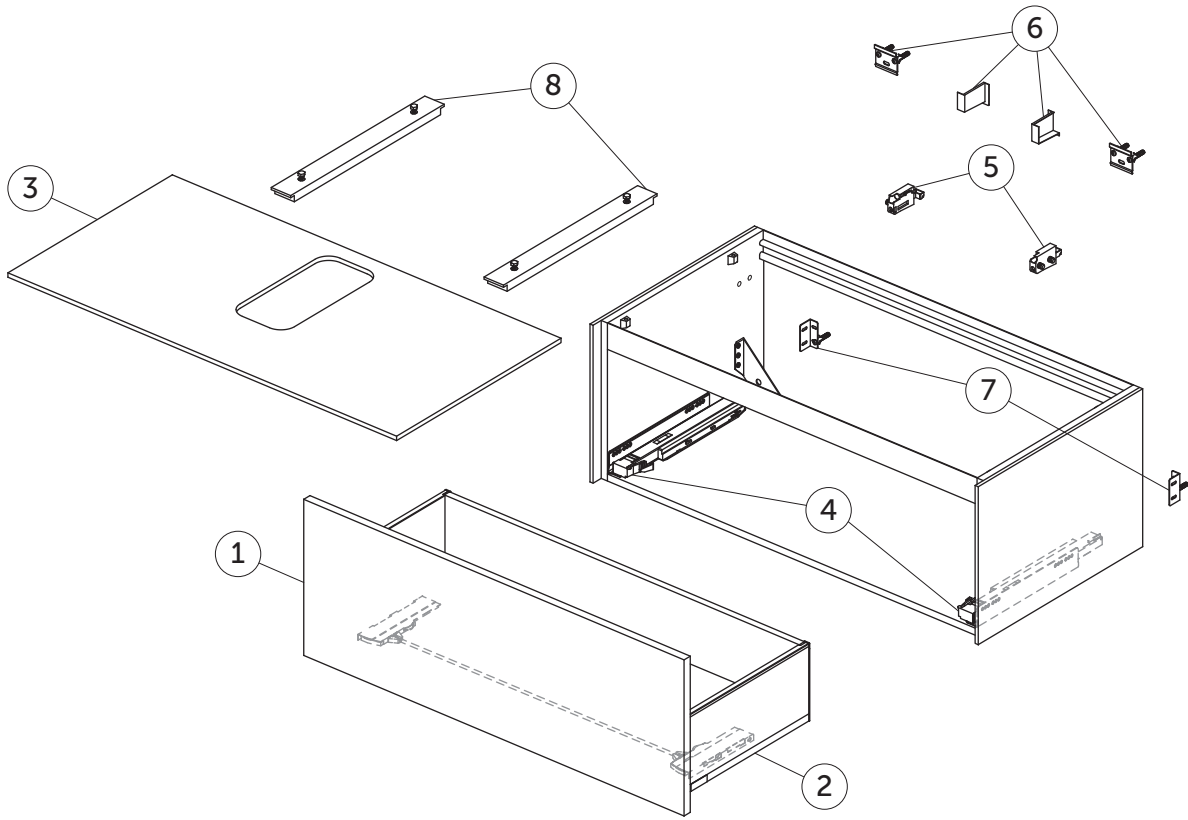

# SPARE PARTS

Basin Unit 1000  
1 drawer

Page 1 of 2

Item	Description	Colour/Finish	Code No.	Quantity
1	Drawer front panel 980 x 356	Y1 - Matt White Y2 - Matt Anthracite Y3 - Matt Sunset Y4 - Smoked Oak Y5 - Dark Walnut Y6 - Light Oak	TV776Y1 TV776Y2 TV776Y3 TV776Y4 TV776Y5 TV776Y6	1
2	Drawer structure box 100 x 50.5	Y2 - Matt Anthracite	TV777Y2	1
3	Worktop 1002 x 505 center cut	Y1 - Matt White Y2 - Matt Anthracite Y3 - Matt Sunset Y4 - Smoked Oak Y5 - Dark Walnut Y6 - Light Oak	TV778Y1 TV778Y2 TV778Y3 TV778Y4 TV778Y5 TV778Y6	1
	Worktop 1002 x 505 no cut	Y1 - Matt White Y2 - Matt Anthracite Y3 - Matt Sunset Y4 - Smoked Oak Y5 - Dark Walnut Y6 - Light Oak	TV779Y1 TV779Y2 TV779Y3 TV779Y4 TV779Y5 TV779Y6	1
4	Runners 400 Push KIT		TV76967	pair
5	Hanging brackets KIT 1		RV08267	pair
6	Wall fixation KIT 1 new		TV72667	14
7	Safety KIT (brackets, screws & plugs)		TV38767	12
8	Worktop adjustable support KIT		UV24067	pair

# SPARE PARTS

Basin Unit 1000  
1 drawer

Item	Description	Colour/Finish	Code No.	Quantity
1	Drawer front panel ns 980 x 356	Y1 - Matt White Y2 - Matt Anthracite Y3 - Matt Sunset Y4 - Smoked Oak Y5 - Dark Walnut Y6 - Light Oak	TF060Y1 TF060Y2 TF060Y3 TF060Y4 TF060Y5 TF060Y6	1
2	Drawer structure box ns 100 x 50.5	Y2 - Matt Anthracite	TF061Y2	1
3	Worktop ns 1002 x 505 center cut	Y1 - Matt White Y2 - Matt Anthracite Y3 - Matt Sunset Y4 - Smoked Oak Y5 - Dark Walnut Y6 - Light Oak	TF062Y1 TF062Y2 TF062Y3 TF062Y4 TF062Y5 TF062Y6	1
	Worktop ns 1002 x 505 no cut	Y1 - Matt White Y2 - Matt Anthracite Y3 - Matt Sunset Y4 - Smoked Oak Y5 - Dark Walnut Y6 - Light Oak	TF063Y1 TF063Y2 TF063Y3 TF063Y4 TF063Y5 TF063Y6	1
4	Runners 400 Push KIT		TV76967	pair
5	Hanging brackets KIT 1		RV08267	pair
6	Wall fixation KIT 1 new		TV72667	14
7	Safety KIT (brackets, screws & plugs)		TV38767	12
8	Worktop adjustable support KIT		UV24067	pair