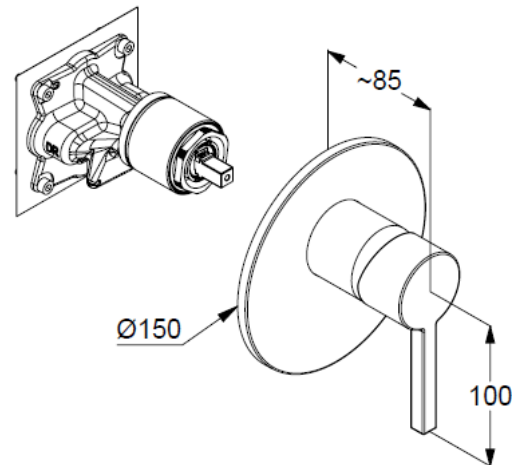

Typ: KLUDI NOVA FONTE

concealed single lever shower mixer

Ref.: 20755N215

concealed shower mixer

single lever mixer

trim set without pre-installation set

for pre-installation set KLUDI SLIM.BOXX Ref.: 88022

trim set with functional unit

wall mounted

solid lever, metal

ceramic cartridge with hot water safety device

flow rate at 3 bar 28 l/min.

Produktabbildung/ Product picture

Maßzeichnung/ Dimensional drawing

Durchfluss/ Flow rate