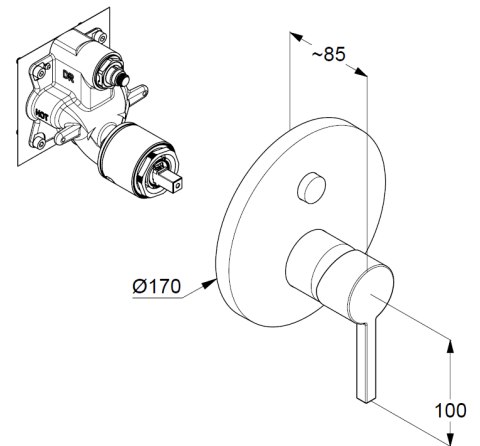

Maßzeichnung/ Dimensional drawing