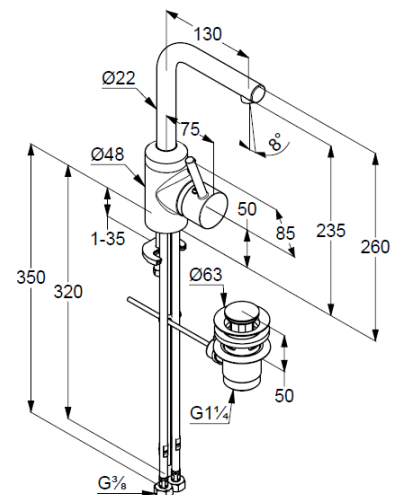

## Technische Daten/ Technical Data

KLUDI BOZZ  
single lever basin mixer  
DN 15

Ref.:  
382940576

Finishes:  
05 chrome

Product description  
Manufacturer KLUDI GmbH & Co. KG  
Typ: KLUDI BOZZ  
single lever basin mixer  
Ref.: 382940576

basin mixer  
single lever mixer  
1-hole mounted  
solid lever, metal  
lateral actuation  
aerator M16,5 PCA  
ceramic cartridge with hot water safety device  
flow rate at 3 bar 7 l/min.  
swivel spout  
flexible hoses G $\frac{3}{8}$  DVGW approved  
rapid installation set  
pop up waste G1 $\frac{1}{4}$  metal

### Produktabbildung/ Product picture

### Maßzeichnung/ Dimensional drawing