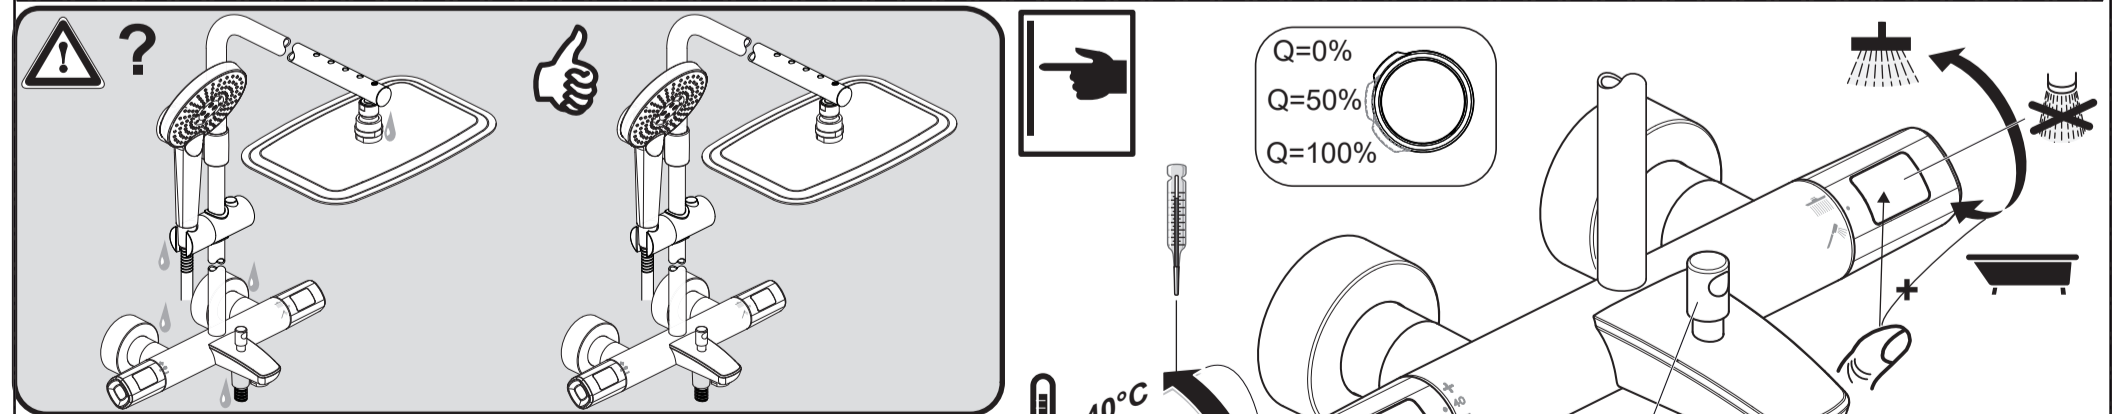

15	B 961 024 AA
16	A 861 539 AA
17	A 861 508 AA
18	B 0390 MY
19	A 861 815 AA

Ideal Standard

CERATHERM T100
A 7591 ..

0724 / A 869 010
 Made in Germany

Ideal Standard International NV
 Corporate Village – Gent Building
 Da Vincilaan 2
 1935 Zaventem
 Belgium
<https://www.idealstandard.com>