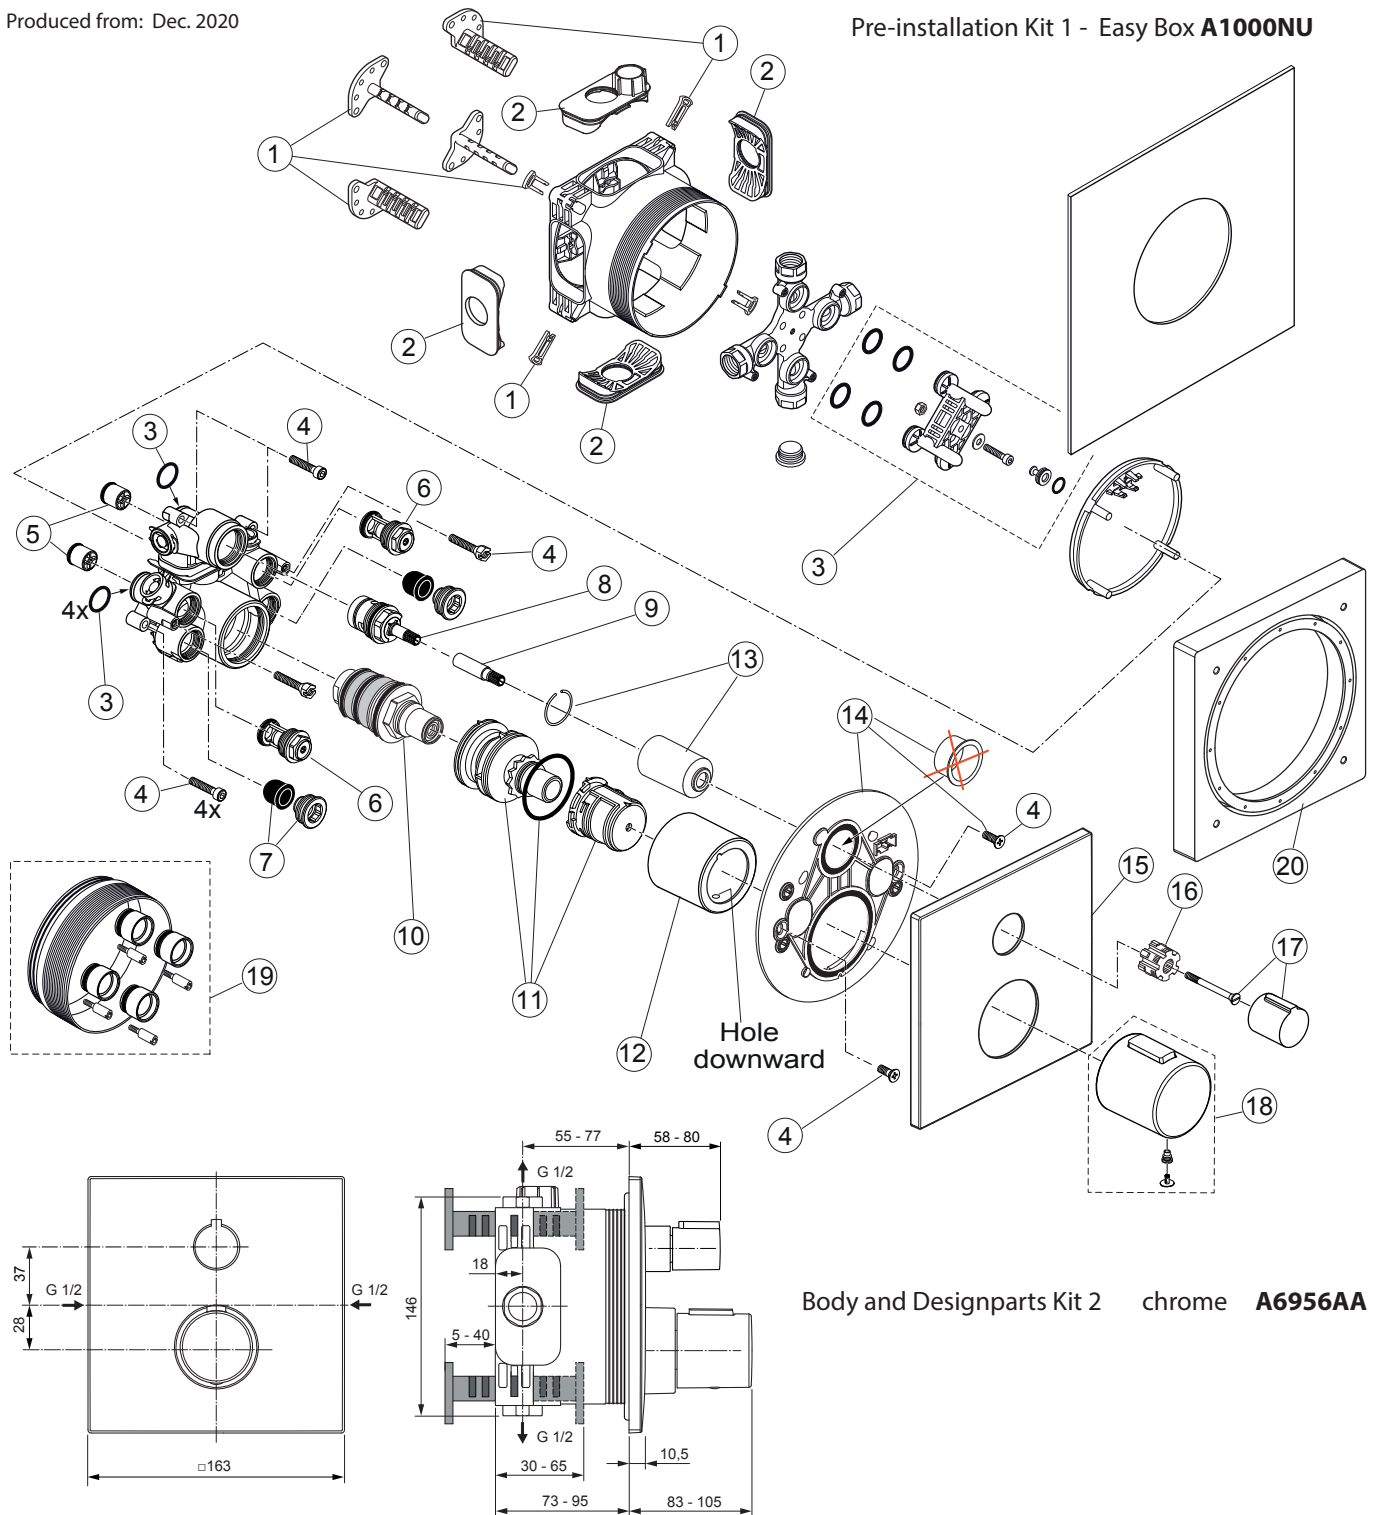

Produced from: Dec. 2020

Pre-installation Kit 1 - Easy Box **A1000NU**

Body and Designparts Kit 2 chrome **A6956AA**

Replace XX with the appropriate finish code

Chrome = AA Silver Storm = GN Gold = A2 Magnetic Grey = A5 Matt black = XG

Example spare part order:

A 962 391 AA in Chrome

Pos.	Description	Part-Number	Qty.	Pos.	Description	Part-Number	Qty.
1	Install. depth adjust.	A 963 131 NU	1 Set	13	Cover / Cap for Volume	A 860 906 XX	1 Set
2	Side sealing	A 963 132 NU	1 Set	14	Escutcheon holder cpl.	A 860 897 NU	1 Set
3	Flushing device cpl.	A 963 146 NU	1 Set	15	Escutcheon B/S plane w. Logo	A 861 445 XX	1 pcs
4	Screw set complete	A 960 890 NU*	1 Set	16	Handle adapter	A 961 659 NU	1 pcs
5	Non-return valve DW15	A 962 594 NU	2 pcs	17	Volume control handle	A 962 388 XX	1 pcs
6	Stop valve	A 860 904 NU	2 pcs	18	Temp. handle	F 960 952 XX*	1 Set
7	Low noise insert	A 960 891 NU	1 pcs	19	Extension kit 20mm	A 960 704 NU	1 Set
8	Headwork G3/4 - 90°	A 960 898 NU	1 pcs		Extension kit 40mm	A 962 476 NU	1 Set
9	Extension / handle adapt.	A 960 899 NU	1 pcs	20	Distanzframe 20mm	A 6971 XX	1 Set
10	Cartridge thermostat G3/4	A 963 564 NU	1 Set				
11	Temp. adjustment cpl.	A 963 427 NU	1 Set				
12	Cover / Cap for Temp.	A 962 391 XX	1 pcs				

**Universal set (not all parts needed)*