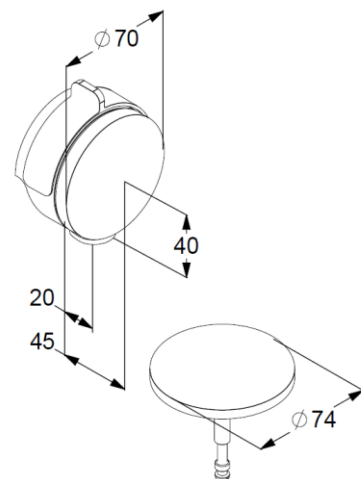

diameter valve cap 74mm

inlet head made of chrome-plated brass

actuating element for eccentric fitting

made of chrome-plated metal

valve plug with shell protection cap

cover plate chrome plated plastic

Produktabbildung/ Product picture

Maßzeichnung/ Dimensional drawing

Durchfluss/ Flow rate