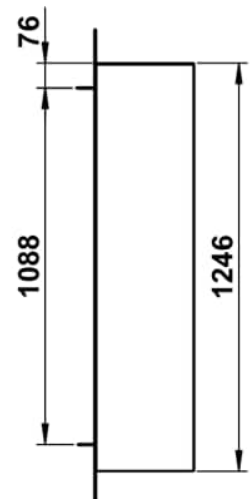

FOLIO

Tall cabinet 1250, 1 door, door hinge right, including fixing set, 4 glass shelves

DIMENSIONS

Length	300 mm
Width	303 mm
Height	1246 mm

COLOUR AND FINISH

524 Brushed Oak, Wood Effect Laminate

Closing and opening system : Push to open

Door type : Hinged

Doors and drawers combination : 1 door

Furniture configuration : Doors

Installation type : Wall-hung

Internal shelves : 4

Net weight (kg) : 33.5

Shelf material : Glass

TECHNICAL DRAWINGS