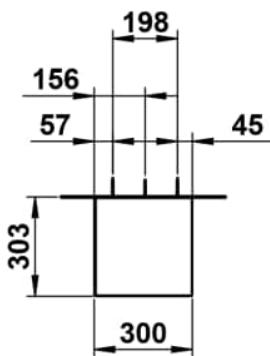

FOLIO

Tall cabinet 1250, 1 door, door hinge right, including fixing set, 4 glass shelves

DIMENSIONS

Length	300 mm
Width	303 mm
Height	1246 mm

COLOUR AND FINISH

524 Brushed Oak, Wood Effect Laminate

Closing and opening system : Push to open

Door type : Hinged

Doors and drawers combination : 1 door

Furniture configuration : Doors

Installation type : Wall-hung

Internal shelves : 4

Net weight (kg) : 33.5

Shelf material : Glass

TECHNICAL DRAWINGS