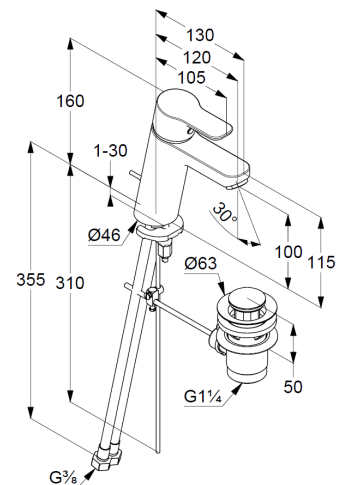

Technische Daten/ Technical Data

KLUDI PURE&EASY
single lever basin mixer 100
DN 15

Ref.:
372900565

Finishes:
05 chrome

Product description
Manufacturer KLUDI GmbH & Co. KG
Typ: KLUDI PURE&EASY
single lever basin mixer 100
Ref.: 372900565

basin mixer
single lever mixer
1-hole mounted
solid handle, metal
aerator M24 PCA
ceramic cartridge with hot water safety device
flow rate at 3 bar 5 l/min.
flexible hoses G $\frac{3}{8}$ DVGW approved
rapid installation set
pop up waste G1 $\frac{1}{4}$ metal

Produktabbildung/ Product picture

Maßzeichnung/ Dimensional drawing

Durchfluss/ Flow rate