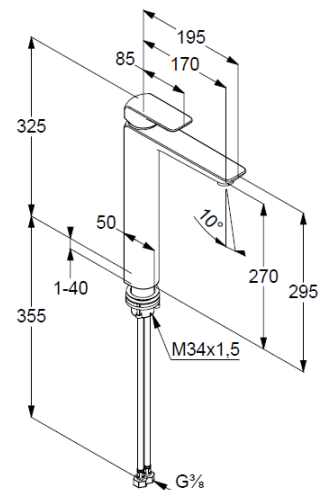

Technische Daten/ Technical Data

KLUDI AMEO
single lever basin mixer for washbowls
DN 15

Ref.:
412980575

Finishes:
05 chrome

Product description
Manufacturer KLUDI GmbH & Co. KG
Typ: KLUDI AMEO
single lever basin mixer
Ref.: 412980575

basin mixer for washbowls
single lever mixer
1-hole mounted
solid lever, metal
aerator, S-Pointer M24 PCA
ceramic cartridge with hot water safety device
flow rate at 3 bar 5 l/min.
fixed spout
rapid installation set
without pop up waste

Produktabbildung/ Product picture

Maßzeichnung/ Dimensional drawing

Durchfluss/ Flow rate