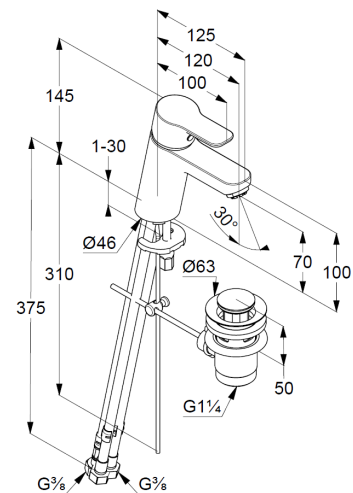

basin mixer
single lever mixer
for open hot water heaters
1-hole mounted
solid lever, metal
aerator M24
ceramic cartridge with hot water safety device
flow rate at 3 bar 5 l/min.
flexible hoses G $\frac{3}{8}$ DVGW approved
rapid installation set
pop up waste G1 $\frac{1}{4}$ metal

Produktabbildung/ Product picture

Maßzeichnung/ Dimensional drawing

Durchfluss/ Flow rate