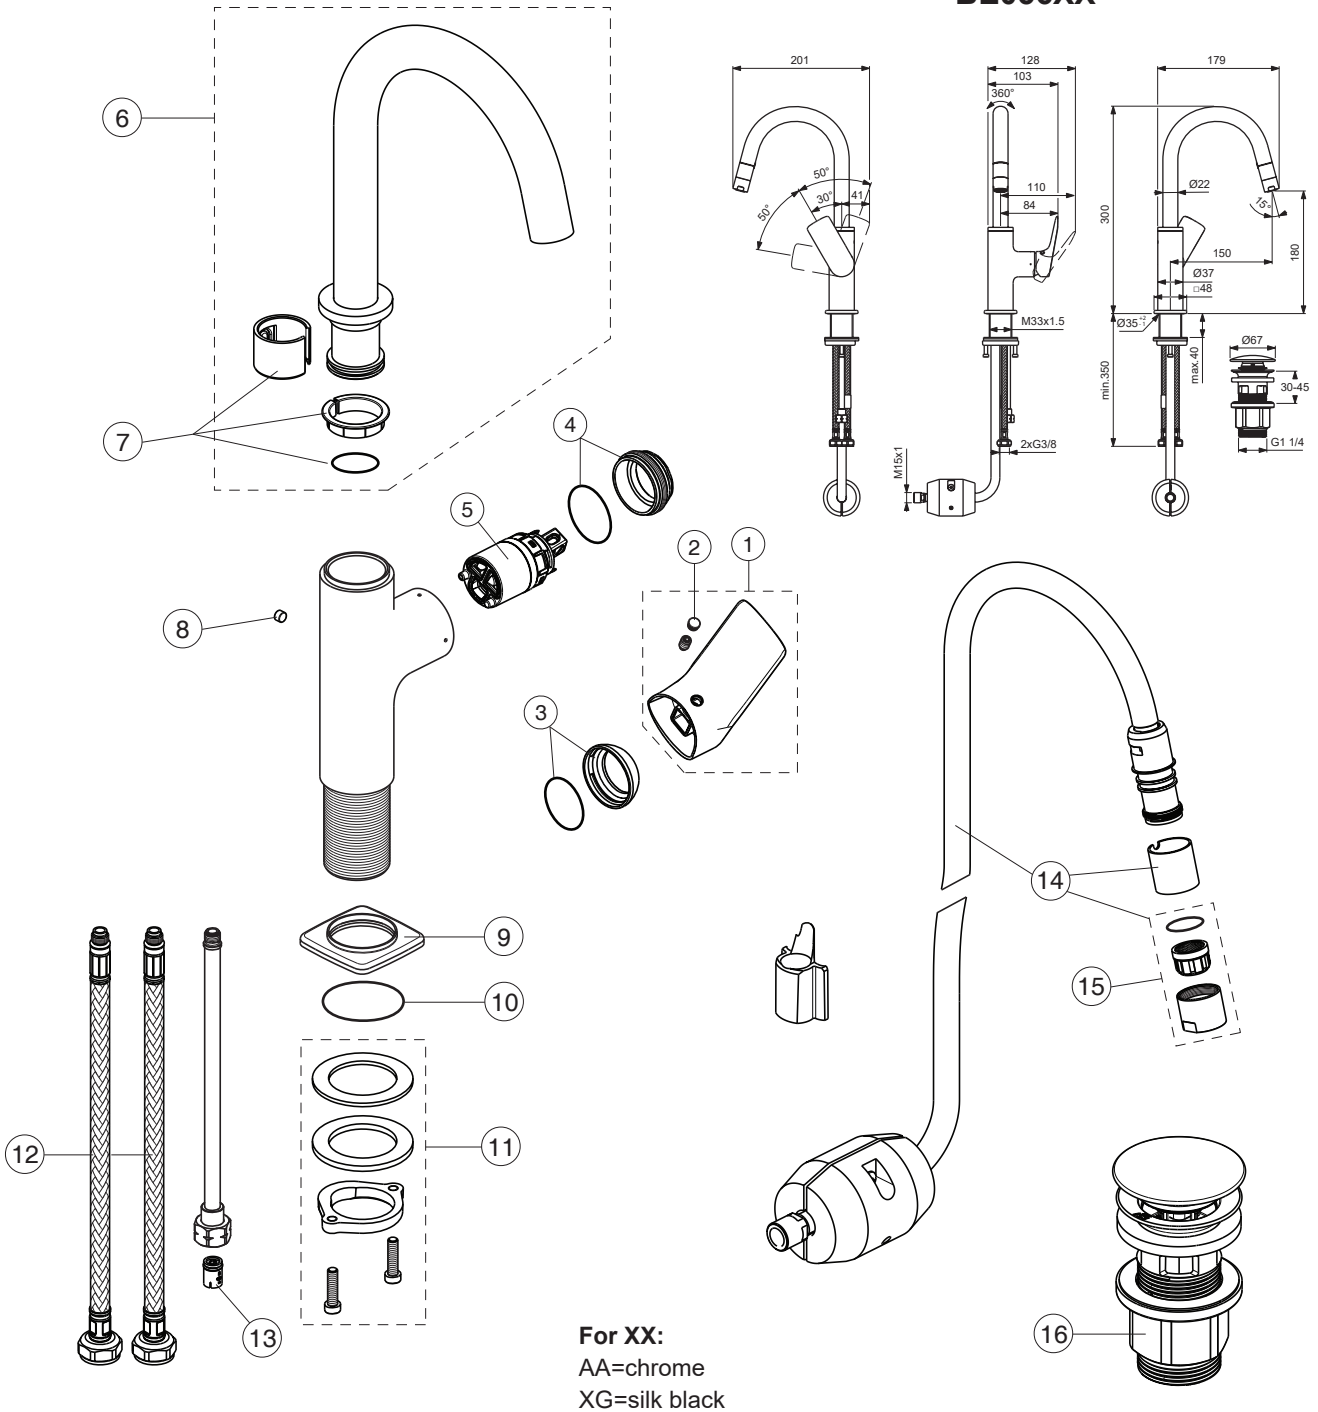

CERALIFE C

Ideal Standard

BE056XX

For XX:  
AA=chrome  
XG=silk black

Pos.	Signify	Spare parts-Nr.	Quantity	Pos.	Signify	Spare parts-Nr.	Quantity
1	Lever	B961997XX	1 Set	14	Pull down 1F,w/hose	B961996XX	1 Set
2	Rubber cap	B961951NU	3 Pcs.	15	Aerator M20x1	B961741XX	1 Pcs.
3	Rosette	B961974XX	1 Set	16	Click waste-plastic	B961705XX	1 Pcs.
4	Screw M33x1.5	B961916NU	1 Set				
5	Cartridge Ø28mm	A861399NU	1 Set				
6	Tub.spout soldered nipple	B961993XX	1 Set				
7	Sealing set	B961994NU	1 Set				
8	Rubber button	A963751NU	1 Pcs. ( for BE056AA )				
		A963751XG	1 Pcs. ( for BE056XG )				
9	Escutcheon	B961986XX	1 Pcs.				
10	O-Ring Ø37.77x2.62	A962574NU	1 Pcs.				
11	Connecting group	B960255NU	1 Set				
12	Flex hoseG3/8;L500mm	A962005NU	1 Pcs.				
13	Non-return valve	B961995NU	1 Pcs.				