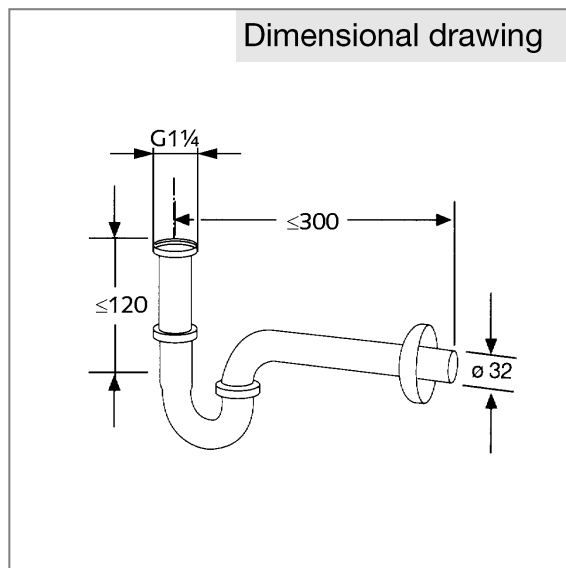

Product: KLUDI IDEAL P-Trap G 1 1/4"

Ref.: 1026505-00

Product description

P-Trap G 1 1/4"
 G 1 1/4 x Ø 32 mm
 adjustable drain pipe up to 120 mm
 with outlet bend Ø 32 x 220 mm
 with wall flange (escutcheon) Ø 80 mm
 according to DIN EN 274

Finishes:
 05 chrome

Product picture

Advertisement

- * KLUDI GmbH & Co KG KLUDI IDEAL P-Trap item no. 1026505-00
- ** chrome plated brass
- *** DIN EN 274

IDEAL P-Trap 1 1/4 inch, manufacturer KLUDI GmbH & Co KG KLUDI IDEAL P-TRAP item no. 1026505-00, finishes: chrome plated brass, rosette chrome plated diameter Ø 80 mm, for wash basin in accordance to DIN EN 32, with outlet bend Ø 32 mm x 220 mm, adjustable drain pipe up to ≤ 120 mm, for wall connection ≤ 300 mm, waste flow rate in accordance to DIN EN 274 ~ 36,0 l/min,

Dimensional drawing

Flow rate diagram

waste flow rate in
 accordance to
 DIN EN 274
 36,0 l/min