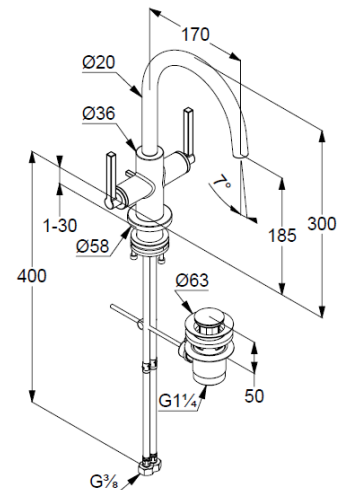

aerator M18,5 PCA laminar

ceramic headparts 90° (right/left)

flow rate at 3 bar 5,6 l/min.

swivel (150°/360°) or fixable spout

flexible hoses G3/8 DVGW approved

shank-fixing

pop up waste G1 1/4 metal

### Produktabbildung/ Product picture

### Maßzeichnung/ Dimensional drawing