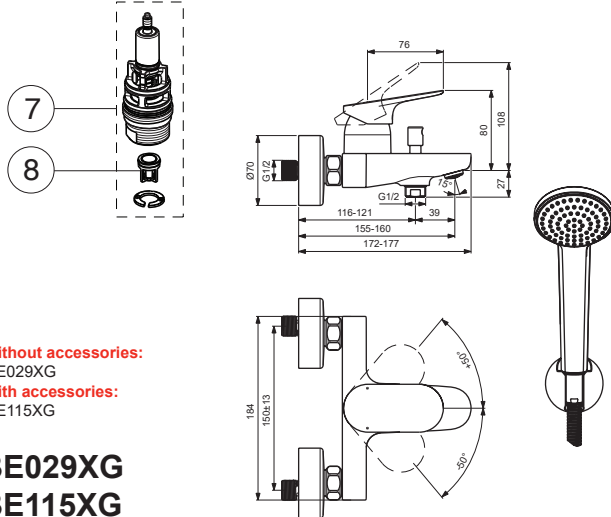

CERALIFE O

Ideal Standard

For XX:
AA=chrome
XG=silk black

without accessories:
BE029XG
with accessories:
BE115XG

**BE029XG
BE115XG**

without accessories:
BE029AA
with accessories:
BE115AA

**BE029AA
BE115AA**

Pos.	Signify	Spare parts-Nr.	Quantity	Pos.	Signify	Spare parts-Nr.	Quantity
1	Lever	B961980XX	1 Set	13a	Wall bracket	BC806XG	1 Pcs. (BE115XG)
2	Rubber cap	B961951NU	3 Pcs.	14	Sh.hose L1500mm	BF150AA	1 Pcs. (BE115AA)
3	Rosette M41x1.5	B961386XX	1 Pcs.	14a	Sh.hose L1750mm	BE175XG	1 Pcs. (BE115XG)
4	Screw M41x1.5/M46x1.5	B961387NU	1 Set				
5	Hot limit stop	A861181NU	1 Pcs.				
6	Cartridge Ø38mm	B961491NU*	1 Set				
7	Diverter automatic	B960167XX	1 Set				
8	Non return valve	A960944NU	2 Pcs.				
9	Aer.coin slot M24x1	A861436NU	1 Pcs.				
10	Pull knob	B960486XX	1 Pcs.				
11	S-connections	B960241XX	1 Set				
12	Hand spray 1F,80mm	B9400AA	1 Pcs. (BE115AA)				
12a	Hand spray 1F,100mm	B9402XG	1 Pcs. (BE115XG)				
13	Wall bracket fixed	B9467AA	1 Pcs. (BE115AA)				