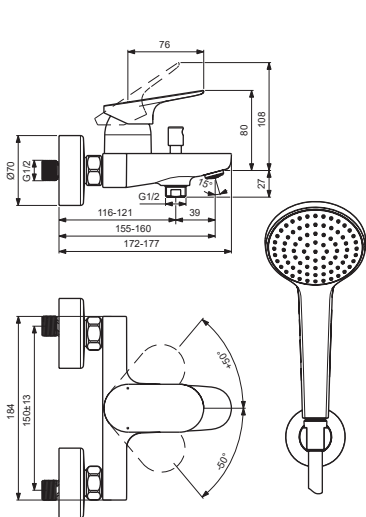

CERALIFE O

Ideal Standard

For XX:
AA=chrome
XG=silk black

without accessories:
BE029XG
with accessories:
BE115XG

**BE029XG
BE115XG**

without accessories:
BE029AA
with accessories:
BE115AA

**BE029AA
BE115AA**

Pos.	Signify	Spare parts-Nr.	Quantity	Pos.	Signify	Spare parts-Nr.	Quantity
1	Lever	B961980XX	1 Set	13a	Wall bracket	BC806XG	1 Pcs. (BE115XG)
2	Rubber cap	B961951NU	3 Pcs.	14	Sh.hose L1500mm	BF150AA	1 Pcs. (BE115AA)
3	Rosette M41x1.5	B961386XX	1 Pcs.	14a	Sh.hose L1750mm	BE175XG	1 Pcs. (BE115XG)
4	Screw M41x1.5/M46x1.5	B961387NU	1 Set				
5	Hot limit stop	A861181NU	1 Pcs.				
6	Cartridge Ø38mm	B961491NU*	1 Set				
7	Diverter automatic	B960167XX	1 Set				
8	Non return valve	A960944NU	2 Pcs.				
9	Aer.coin slot M24x1	A861436NU	1 Pcs.				
10	Pull knob	B960486XX	1 Pcs.				
11	S-connections	B960241XX	1 Set				
12	Hand spray 1F,80mm	B9400AA	1 Pcs. (BE115AA)				
12a	Hand spray 1F,100mm	B9402XG	1 Pcs. (BE115XG)				
13	Wall bracket fixed	B9467AA	1 Pcs. (BE115AA)				