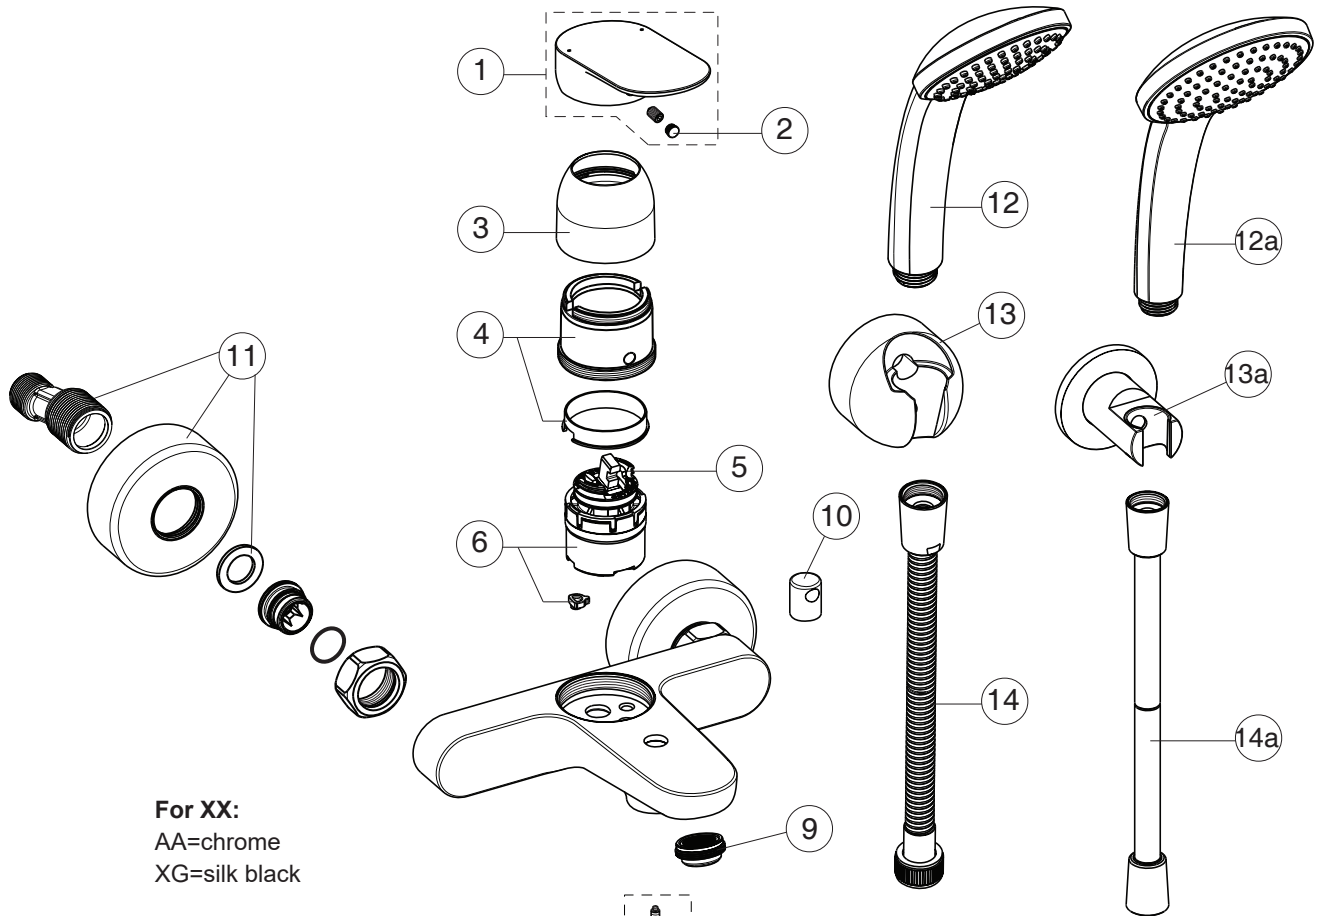

CERALIFE O

Ideal Standard

For XX:
AA=chrome
XG=silk black

without accessories:
BE029XG
with accessories:
BE115XG

**BE029XG
BE115XG**

without accessories:
BE029AA
with accessories:
BE115AA

**BE029AA
BE115AA**

Pos.	Signify	Spare parts-Nr.	Quantity	Pos.	Signify	Spare parts-Nr.	Quantity
1	Lever	B961980XX	1 Set	13a	Wall bracket	BC806XG	1 Pcs. (BE115XG)
2	Rubber cap	B961951NU	3 Pcs.	14	Sh.hose L1500mm	BF150AA	1 Pcs. (BE115AA)
3	Rosette M41x1.5	B961386XX	1 Pcs.	14a	Sh.hose L1750mm	BE175XG	1 Pcs. (BE115XG)
4	Screw M41x1.5/M46x1.5	B961387NU	1 Set				
5	Hot limit stop	A861181NU	1 Pcs.				
6	Cartridge Ø38mm	B961491NU*	1 Set				
7	Diverter automatic	B960167XX	1 Set				
8	Non return valve	A960944NU	2 Pcs.				
9	Aer.coin slot M24x1	A861436NU	1 Pcs.				
10	Pull knob	B960486XX	1 Pcs.				
11	S-connections	B960241XX	1 Set				
12	Hand spray 1F,80mm	B9400AA	1 Pcs. (BE115AA)				
12a	Hand spray 1F,100mm	B9402XG	1 Pcs. (BE115XG)				
13	Wall bracket fixed	B9467AA	1 Pcs. (BE115AA)				

*Universal set (not all parts needed)