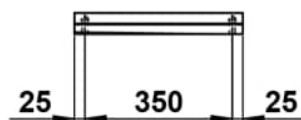

ASSIST

Shelf 400 mm, aluminium, without cutouts, including fixing set

DIMENSIONS

Length	400 mm
Width	100 mm
Height	50 mm

COLOUR AND FINISH

268 White matt

OPTIONS

000 - standard option

Installation type : Wall-mounted

Net weight (kg) : 1.3

Material : Metal

Shape : Rectangular

TECHNICAL DRAWINGS

ASSIST

Assist is more than just a functional accessory – it is an architectural statement. With its floating lightness and uncompromising linearity, Assist introduces a new dimension of design into the bathroom. The shelves provide space for everyday essentials without creating visual clutter. Whether in private bathrooms or high-end commercial spaces, its understated design integrates seamlessly, allowing materials and forms to take center stage. Assist is the perfect addition to spaces that are not merely designed, but composed.