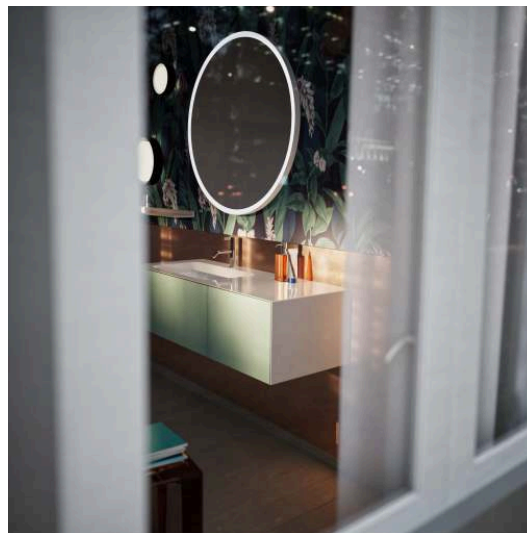

Installation type : Wall-mounted

Net weight (kg) : 1.3

Material : Metal

Shape : Rectangular

TECHNICAL DRAWINGS

ASSIST

Assist is more than just a functional accessory – it is an architectural statement. With its floating lightness and uncompromising linearity, Assist introduces a new dimension of design into the bathroom. The shelves provide space for everyday essentials without creating visual clutter. Whether in private bathrooms or high-end commercial spaces, its understated design integrates seamlessly, allowing materials and forms to take center stage. Assist is the perfect addition to spaces that are not merely designed, but composed.