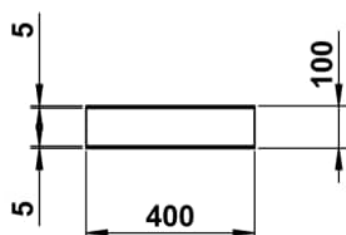

ASSIST

Shelf 400 mm, aluminium, without cutouts, including fixing set

DIMENSIONS

Length	400 mm
Width	100 mm
Height	50 mm

COLOUR AND FINISH

☐ 268 White matt

OPTIONS

000 - standard option

Installation type : Wall-mounted

Net weight (kg) : 1.3

Material : Metal

Shape : Rectangular

TECHNICAL DRAWINGS