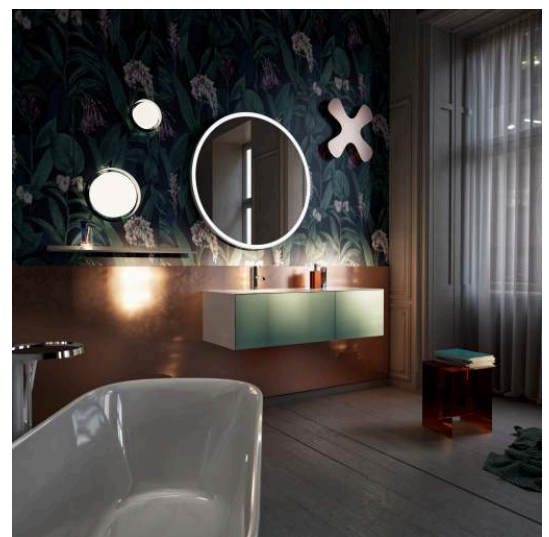

Installation type : Wall-mounted

Net weight (kg) : 1.3

Material : Metal

Shape : Rectangular

TECHNICAL DRAWINGS

ASSIST

Assist is more than just a functional accessory – it is an architectural statement. With its floating lightness and uncompromising linearity, Assist introduces a new dimension of design into the bathroom. The shelves provide space for everyday essentials without creating visual clutter. Whether in private bathrooms or high-end commercial spaces, its understated design integrates seamlessly, allowing materials and forms to take center stage. Assist is the perfect addition to spaces that are not merely designed, but composed.