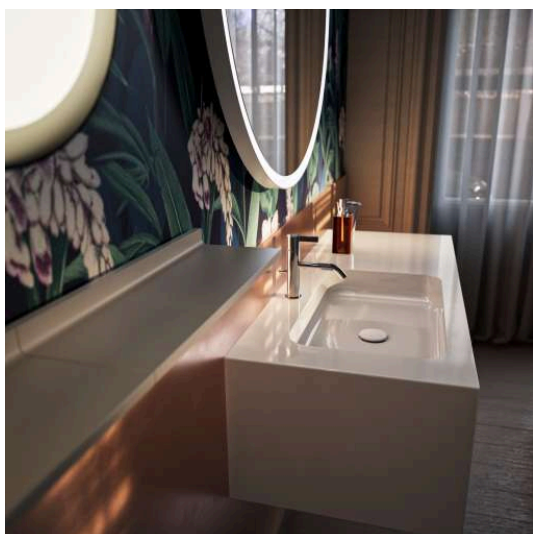

ASSIST

Shelf 400 mm, aluminium, without cutouts, including fixing set

DIMENSIONS

Length	400 mm
Width	100 mm
Height	50 mm

COLOUR AND FINISH

268 White matt

OPTIONS

000 - standard option

Installation type : Wall-mounted

Net weight (kg) : 1.3

Material : Metal

Shape : Rectangular

TECHNICAL DRAWINGS

ASSIST

Assist is more than just a functional accessory – it is an architectural statement. With its floating lightness and uncompromising linearity, Assist introduces a new dimension of design into the bathroom. The shelves provide space for everyday essentials without creating visual clutter. Whether in private bathrooms or high-end commercial spaces, its understated design integrates seamlessly, allowing materials and forms to take center stage. Assist is the perfect addition to spaces that are not merely designed, but composed.