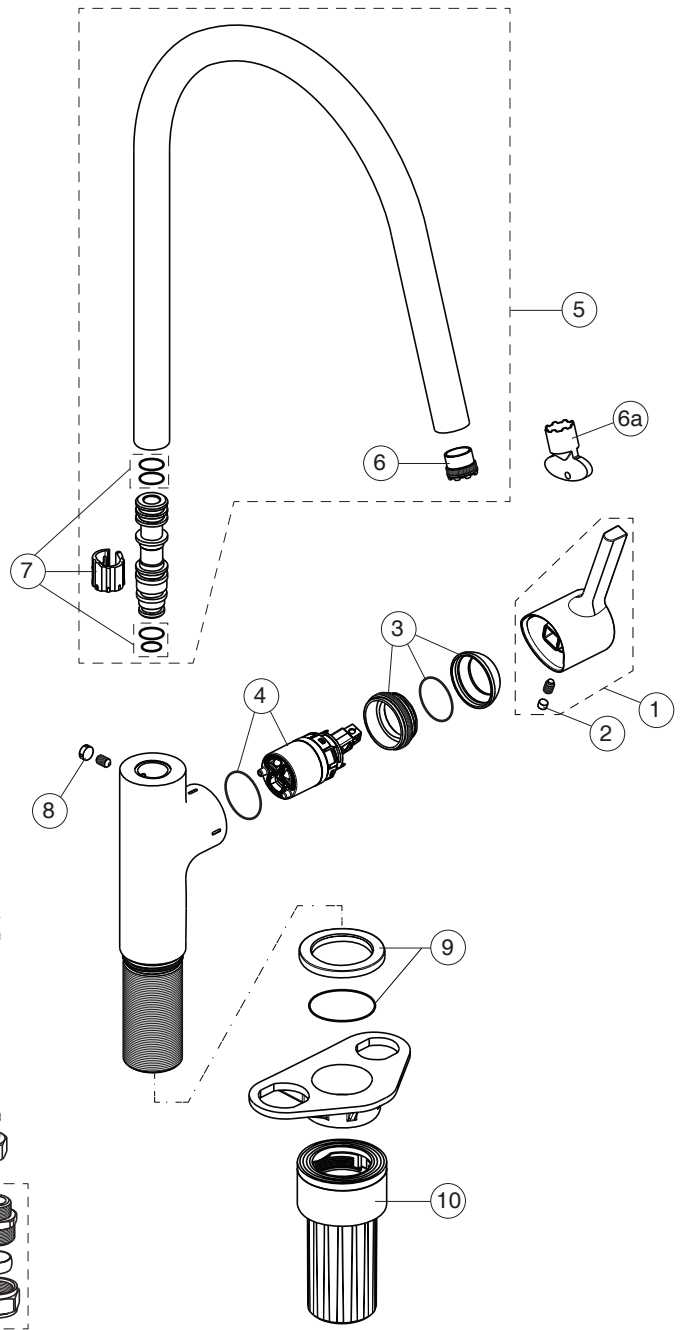

For XX=Coverage-Designate:

AA=chrome, GN=silver storm
A2=brushed gold, J4=sunset rose
A5=magnetic grey

For Instance:

A861419AA for chrome

Pos.	Signify	Spare parts-Nr.	Quantity	Pos.	Signify	Spare parts-Nr.	Quantity
1	Lever,w/logo	A861419XX	1 Set	9	Rosette decorative	B961806AA	1 Set
2	Rubber button	A963751NU	1 Pcs.	10	Fixation set	B961807NU	1 Set
3	Cover cap	A861420XX	1 Set	11	FI.hose G3/8-L425mm	A962370NU	1 Pcs.
4	Cartridge Ø28mm	A861397NU	1 Set	12	Connector G3/8,Ø15-set	B960845NU	1 Set
5	Tub.spout R238mm	B961802XX	1 Set				
	Tub.spout R238mm-4.5 l/min	B961805XX**	1 Set				
	Tub.spout R238mm-7 l/min	B961804XX***	1 Set				
6	Aer.cache M16.5x1	B960497NU	1 Pcs.				
	Aer.cache M16.5x1-4.5 l/min	B961901NU**	1 Pcs.				
	Aer.cache M16.5x1-7 l/min	B961791NU***	1 Set				
	Flow straight M16.5x1	B960500NU***	1 Pcs.				
6a	Key for stream regulator	A960196NU*	1 Set				
7	Sealing set	B960839NU*	1 Set				
8	Rubber cap Ø8.1x3	B960583NU	1 Set				

For XX=Coverage-Designate:

AA=chrome, **GN**=silver storm
A2=brushed gold, **J4**=sunset rose
A5=magnetic grey

For Instance:

A861419AA for chrome

Pos.	Signify	Spare parts-Nr.	Quantity	Pos.	Signify	Spare parts-Nr.	Quantity
1	Lever, w/logo	A861419XX	1 Set	9	Rosette decorative	B961806AA	1 Set
2	Rubber button	A963751NU	1 Pcs.	10	Fixation set	B961807NU	1 Set
3	Cover cap	A861420XX	1 Set	11	Fl.hose G3/8-L425mm	A962370NU	1 Pcs.
4	Cartridge Ø28mm	A861397NU	1 Set	12	Connector G3/8, Ø15-set	B960845NU	1 Set
5	Tub. spout Ø238mm	B961802XX	1 Set				
	Tub. spout R238mm-5 l/min	B961805XX**	1 Set				
	Tub. spout R238mm-7 l/min	B961804XX***	1 Set				
6	Aer.cache M16.5x1	B960497NU	1 Pcs.				
	Aer.cache M16.5x1-5 l/min	A962708NU**	1 Pcs.				
	Aer.cache M16.5x1-7 l/min	B961791NU***	1 Set				
	Flow straight M16.5x1	B960500NU***	1 Pcs.				
6a	Key for stream regulator	A960196NU*	1 Set				
7	Sealing set	B960839NU*	1 Set				
8	Rubber cap Ø8.1x3	B960583NU	1 Set				