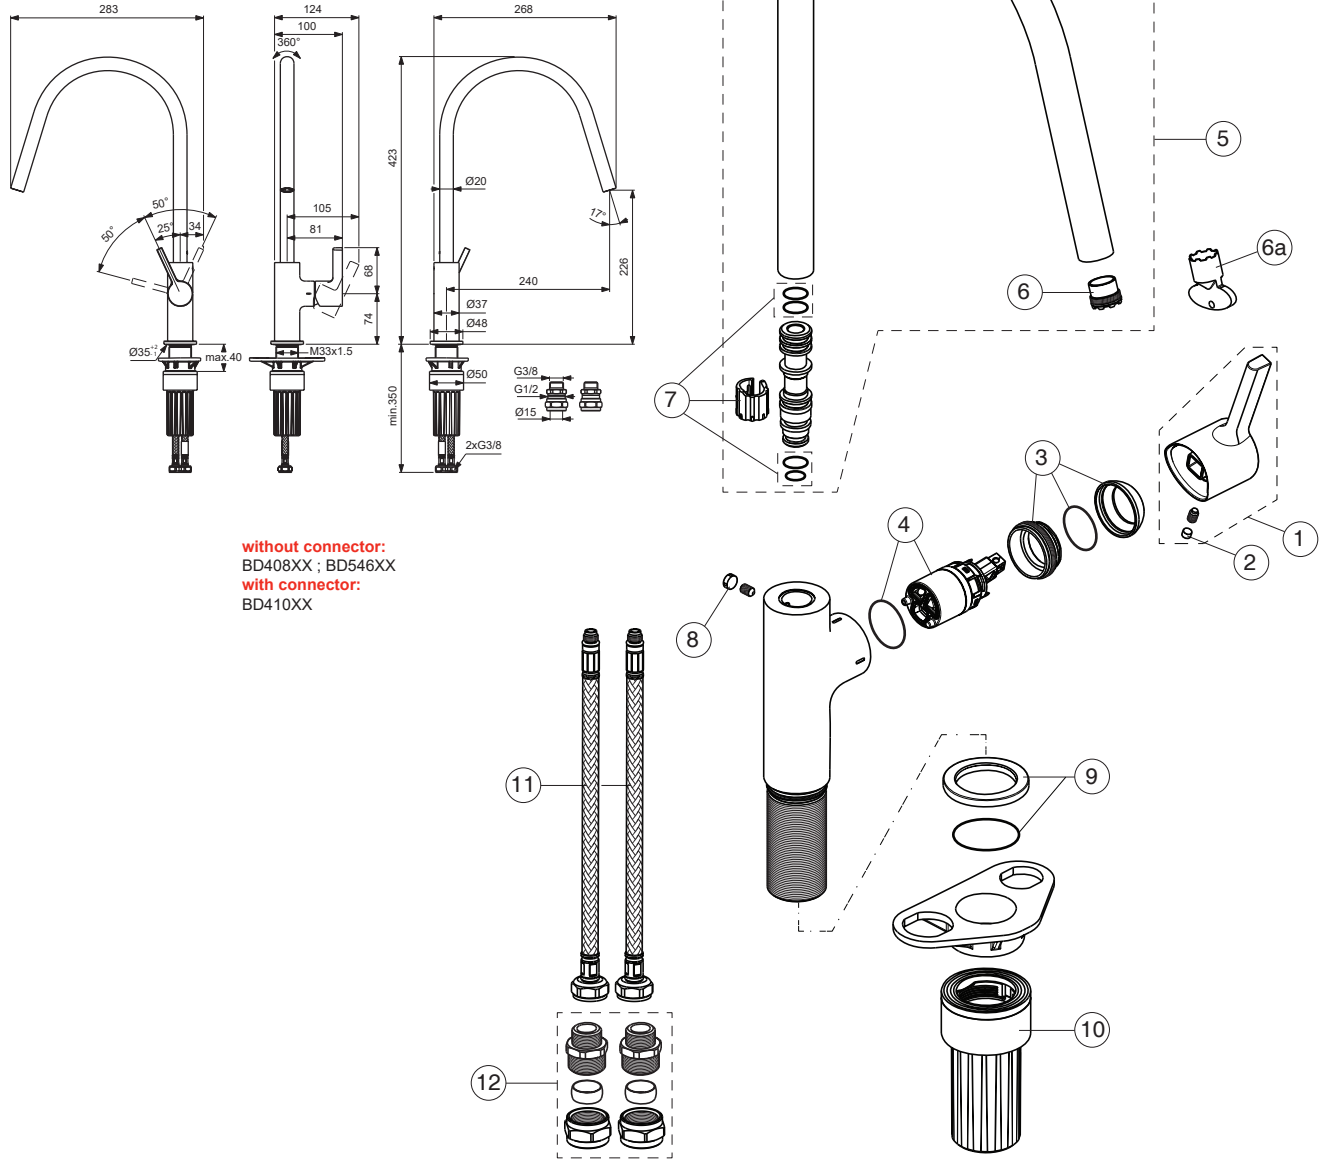

GUSTO

Ideal Standard

Produced from: August 2024

**BD408XX
BD410XX
BD546XX**

without connector:
BD408XX ; BD546XX
with connector:
BD410XX

For XX=Coverage-Designate:
AA=chrome, **GN**=silver storm
A2=brushed gold, **J4**=sunset rose
A5=magnetic grey

For Instance:
A861419AA for chrome

Pos.	Signify	Spare parts-Nr.	Quantity	Pos.	Signify	Spare parts-Nr.	Quantity
1	Lever, w/logo	A861419XX	1 Set	9	Rosette decorative	B961806AA	1 Set
2	Rubber button	A963751NU	1 Pcs.	10	Fixation set	B961807NU	1 Set
3	Cover cap	A861420XX	1 Set	11	Fl.hose G3/8-L425mm	A962370NU	1 Pcs.
4	Cartridge Ø28mm	A861397NU	1 Set	12	Connector G3/8, Ø15-set	B960845NU	1 Set
5	Tub.spout R238mm	B961802XX	1 Set				
	Tub.spout R238mm-4.5 l/min	B961805XX**	1 Set				
	Tub.spout R238mm-7 l/min	B961804XX***	1 Set				
6	Aer.cache M16.5x1	B960497NU	1 Pcs.				
	Aer.cache M16.5x1-4.5 l/min	B961901NU**	1 Pcs.				
	Aer.cache M16.5x1-7 l/min	B961791NU***	1 Set				
	Flow straight M16.5x1	B960500NU***	1 Pcs.				
6a	Key for stream regulator	A960196NU*	1 Set				
7	Sealing set	B960839NU*	1 Set				
8	Rubber cap Ø8.1x3	B960583NU	1 Set				

**for BD546XX ***for BD410XX

*Universal set (not all parts needed)

06.2024