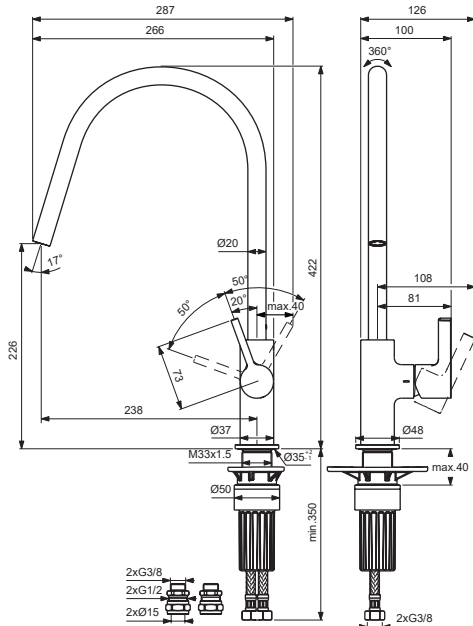

GUSTO

Ideal Standard

Produced from: May 2023

BD408XX
BD410XX
BD546XX

without connector:
BD408XX ; BD546XX
with connector:
BD410XX