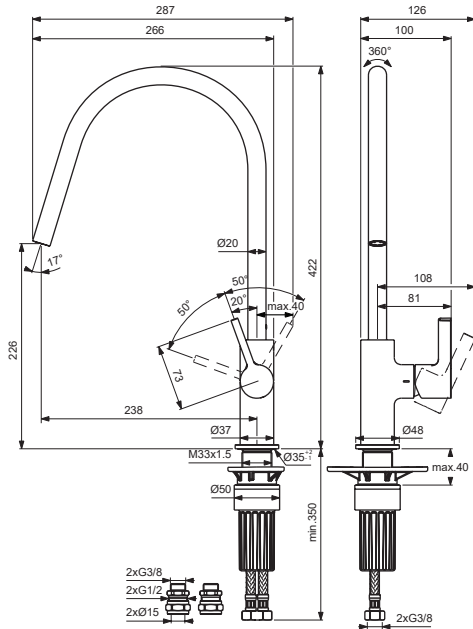

GUSTO

Ideal Standard

Produced from: May 2022

**BD408XX
BD410XX
BD546XX**

without connector:
BD408XX ; BD546XX
with connector:
BD410XX