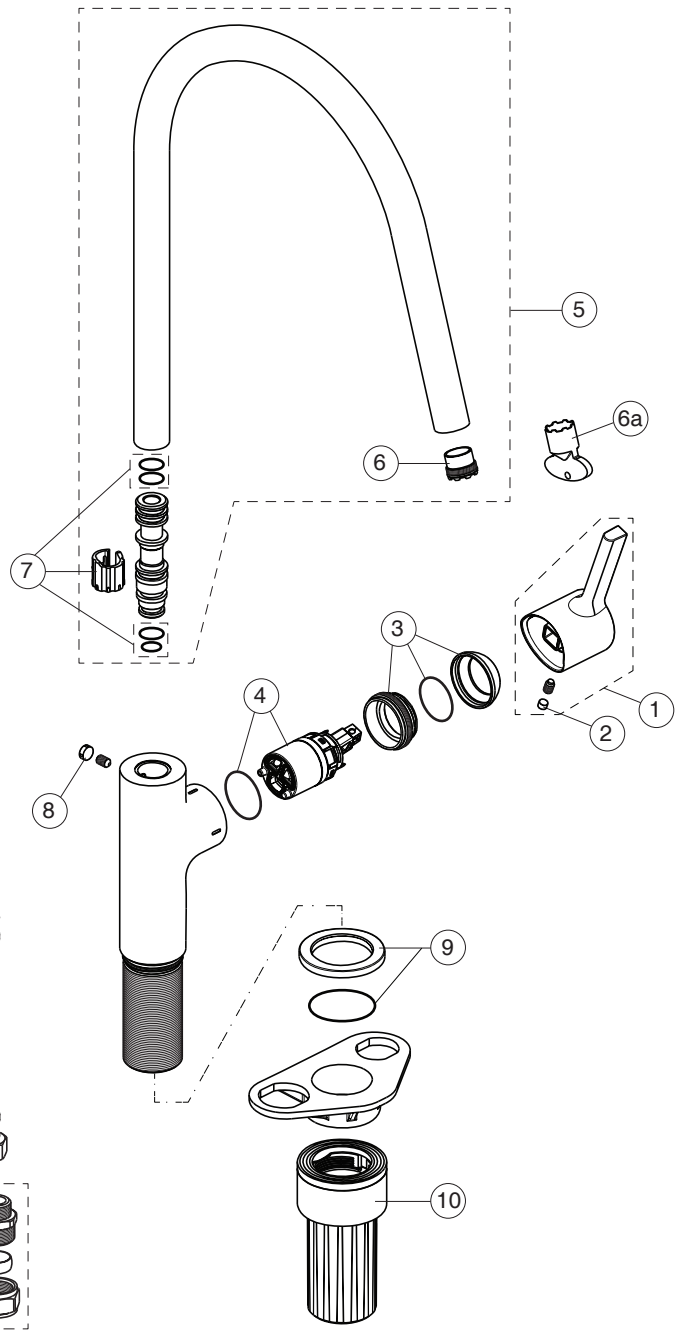

For Instance:
A861419AA for chrome

Pos.	Signify	Spare parts-Nr.	Quantity	Pos.	Signify	Spare parts-Nr.	Quantity
1	Lever, w/logo	A861419XX	1 Set	9	Rosette decorative	B961806AA	1 Set
2	Rubber button	A963751NU	1 Pcs.	10	Fixation set	B961807NU	1 Set
3	Cover cap	A861420XX	1 Set	11	Fl.hose G3/8-L425mm	A962370NU	1 Pcs.
4	Cartridge Ø28mm	A861397NU	1 Set	12	Connector G3/8, Ø15-set	B960845NU	1 Set
5	Tub.spout R238mm	B961802XX	1 Set				
	Tub.spout R238mm-4.5 l/min	B961805XX**	1 Set				
	Tub.spout R238mm-7 l/min	B961804XX***	1 Set				
6	Aer.cache M16.5x1	B960497NU	1 Pcs.				
	Aer.cache M16.5x1-4.5 l/min	B961901NU**	1 Pcs.				
	Aer.cache M16.5x1-7 l/min	B961791NU***	1 Set				
	Flow straight M16.5x1	B960500NU***	1 Pcs.				
6a	Key for stream regulator	A960196NU*	1 Set				
7	Sealing set	B960839NU*	1 Set				
8	Rubber cap Ø8.1x3	B960583NU	1 Set				

For XX=Coverage-Designate:

AA=chrome, GN=silver storm
A2=brushed gold, J4=sunset rose
A5=magnetic grey

For Instance:

A861419AA for chrome

Pos.	Signify	Spare parts-Nr.	Quantity	Pos.	Signify	Spare parts-Nr.	Quantity
1	Lever,w/logo	A861419XX	1 Set	9	Rosette decorative	B961806AA	1 Set
2	Rubber button	A963751NU	1 Pcs.	10	Fixation set	B961807NU	1 Set
3	Cover cap	A861420XX	1 Set	11	FI.hose G3/8-L425mm	A962370NU	1 Pcs.
4	Cartridge Ø28mm	A861397NU	1 Set	12	Connector G3/8,Ø15-set	B960845NU	1 Set
5	Tub.spout R238mm	B961802XX	1 Set				
	Tub.spout R238mm-4.5 l/min	B961805XX**	1 Set				
	Tub.spout R238mm-7 l/min	B961804XX***	1 Set				
6	Aer.cache M16.5x1	B960497NU	1 Pcs.				
	Aer.cache M16.5x1-4.5 l/min	B961901NU**	1 Pcs.				
	Aer.cache M16.5x1-7 l/min	B961791NU***	1 Set				
	Flow straight M16.5x1	B960500NU***	1 Pcs.				
6a	Key for stream regulator	A960196NU*	1 Set				
7	Sealing set	B960839NU*	1 Set				
8	Rubber cap Ø8.1x3	B960583NU	1 Set				