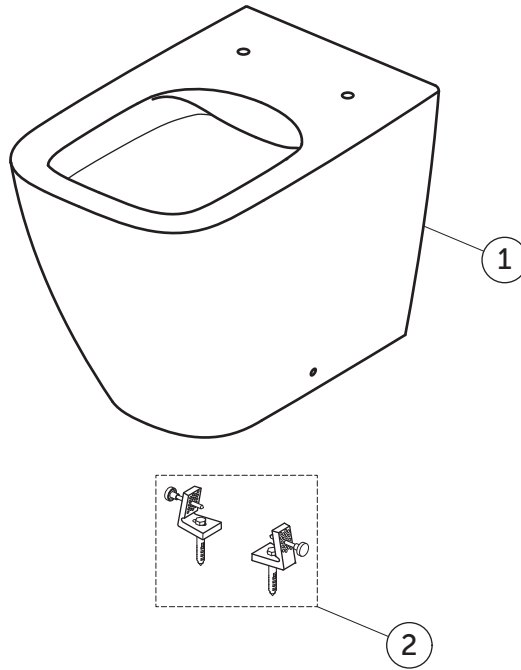

SPARE PARTS

Back To Wall Bowl
RimLS+

T461601

I.LIFE B

Item	Description	Spare Code
1	BTW BOWL RimLS+ WHT BXD	
2	FIXATION SET FOR HIDDEN MOUNTING	TT0257919

Ideal Standard International NV
Corporate Village – Gent Building
Da Vincilaan 2
B1935 – Zaventem
Belgium