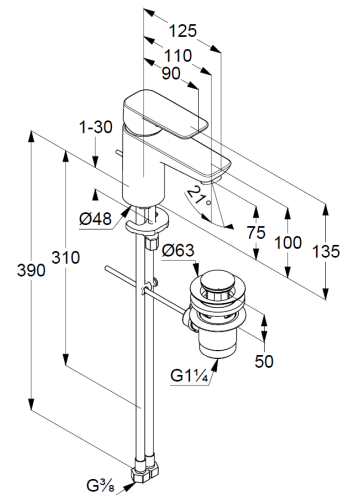

Technische Daten/ Technical Data

KLUDI PURE&STYLE
single lever basin mixer 75
DN 15

Ref.: 403820575WR5

Finishes:
05 chrome

Product description
Manufacturer KLUDI GmbH & Co. KG
Typ: KLUDI PURE&STYLE
single lever basin mixer 75
Ref.: 403820575WR5

basin mixer
single lever mixer
1-hole mounted
solid handle, metal
aerator M24 PCA
ceramic cartridge with hot water safety device
flow rate at 3 bar 3,8 l/min.
flexible hoses G3/8 DVGW approved
rapid installation set
pop up waste G1 1/4 metal
EU taxonomy: max. 6 l/min. -
Substantial Contribution (SC) possible

Produktabbildung/ Product picture

Maßzeichnung/ Dimensional drawing

Durchfluss/ Flow rate