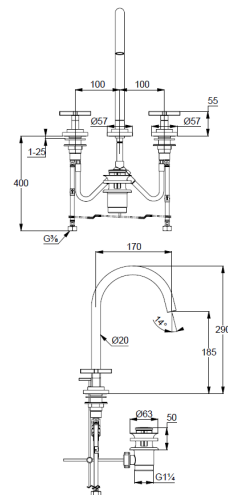

Technische Daten/ Technical Data

KLUDI NOVA FONTE
3-hole basin mixer
DN 15
Style: Classic

Ref.:
201430520

Finishes:
05 chrome

Product description
Manufacturer KLUDI GmbH & Co. KG
Typ: KLUDI NOVA FONTE
3-hole basin mixer
Ref.: 201430520

3-hole basin mixer
2-handle mixer
3-hole mounted
cross handle, metal
aerator M18,5 PCA laminar
ceramic headparts 90° (right/left)
flow rate at 3 bar 5,6 l/min.
swivel (150°/360°) or fixable spout
flexible hoses G $\frac{3}{8}$ DVGW approved
shank-fixing
pop up waste G1 $\frac{1}{4}$ metal

Produktabbildung/ Product picture

Maßzeichnung/ Dimensional drawing

Durchfluss/ Flow rate