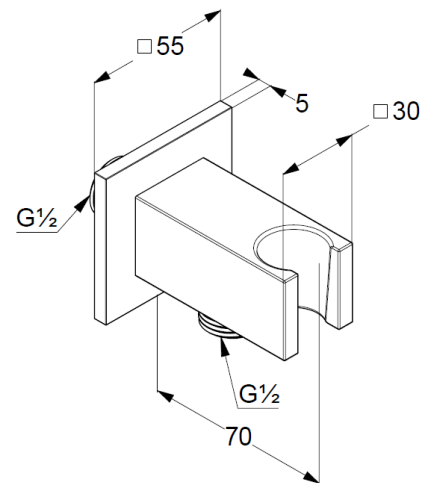

Technische Daten/ Technical Data

KLUDI-A-QA
wall supply with shower holder
DN 15

Ref.: 65569NO-00

Finishes:
NO Brushed Gold (18) PVD

Product description
Manufacturer KLUDI GmbH & Co. KG
Typ: KLUDI-A-QA
wall supply with shower holder
Ref.: 65569NO-00

wall supply with shower holder
connection G1/2
for shower hoses with conical nuts
with fixing material
for rigid wall mounting
protected against back flow
with push-on rosette

Produktabbildung/ Product picture

Maßzeichnung/ Dimensional drawing

Durchfluss/ Flow rate