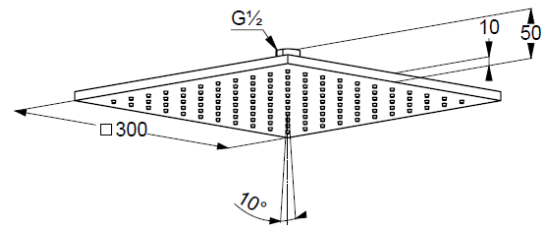

Technische Daten/ Technical Data

KLUDI A-QA
head shower 1 S
300mm
DN 15

Ref.:
6443005-00

Finishes:
05 chrome

Product description

Manufacturer KLUDI GmbH & Co. KG

Typ: KLUDI A-QA

head shower 1 S

300mm

Ref.: 6443005-00

head shower 1 S

1 spray pattern

with cleaning system

flow rate at 3 bar 23 l/min.

connection G $\frac{1}{2}$

with ball joint

300mm x 300mm

sieve seal

Produktabbildung/ Product picture

Maßzeichnung/ Dimensional drawing

Durchfluss/ Flow rate