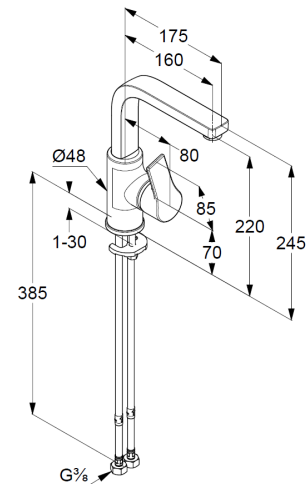

Technische Daten/ Technical Data

KLUDI ZENTA SL
single lever basin mixer
DN 15

Ref.:
480280565

Finishes:
05 chrome

Product description
Manufacturer KLUDI GmbH & Co. KG
Typ: KLUDI ZENTA SL
single lever basin mixer
Ref.: 480280565

basin mixer
single lever mixer
1-hole mounted
lateral actuation
solid handle, metal
aerator M24 PCA
ceramic cartridge with hot water safety device
flow rate at 3 bar 5 l/min.
swivel spout (360°)
flexible hoses G $\frac{3}{8}$ DVGW approved
rapid installation set

Produktabbildung/ Product picture

Maßzeichnung/ Dimensional drawing

Durchfluss/ Flow rate