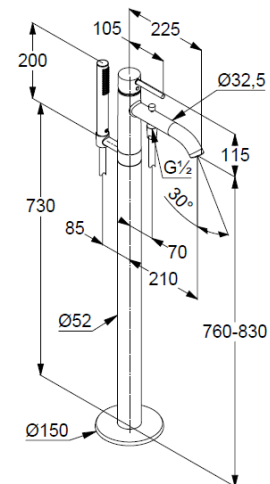

Typ: KLUDI BOZZ

single lever bath-and shower mixer
 floor standing for free standing bathtubs
 Ref.: 385900576

bath and shower mixer
 single lever mixer
 trim set without pre-installation set
 for pre-installation set KLUDI FLEXX.BOXX Ref.: 88088
 floor standing for free standing bathtubs
 with shower holder
 automatic diverter: shower/bath
 solid lever, metal
 aerator, S-Pointer M24
 protected against back flow
 shower outlet G1/2
 ceramic cartridge with hot water safety device
 flow rate bath at 3 bar 22 l/min.
 flow rate shower at 3 bar 13 l/min.
 fixed spout
 hand shower and shower hose 1250mm

hand shower 1 S
 1 spray pattern
 volume
 with cleaning system
 sieve seal

shower hose
 plastic coated
 with conical nuts
 anti twist
 G1/2 x G1/2 x 1250 mm

Produktabbildung/ Product picture

Maßzeichnung/ Dimensional drawing