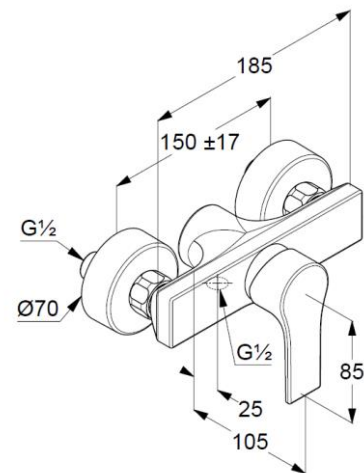

Technische Daten/ Technical Data

KLUDI ZENTA SL
single lever shower mixer
DN 15

Ref.: 488700565

Finishes:
05 chrome

Product description
Manufacturer KLUDI GmbH & Co. KG
Typ: KLUDI ZENTA SL
single lever shower mixer
Ref.: 488700565

shower mixer
single lever mixer
wall mounted
solid lever, metal
protected against back flow
shower outlet G1/2
ceramic cartridge with hot water safety device
flow rate at 3 bar 28 l/min.
S-unions G1/2 x G3/4

Produktabbildung/ Product picture

Maßzeichnung/ Dimensional drawing

Durchfluss/ Flow rate