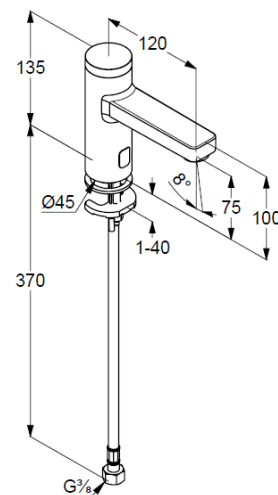

Technische Daten/ Technical Data

KLUDI ZENTA SL
electronic controlled pillar tap
DN 15

Ref.: 3810505

Finishes:
05 chrome

Product description
Manufacturer KLUDI GmbH & Co. KG
Typ: KLUDI ZENTA SL
electronic controlled pillar tap
Ref.: 3810505

electronic controlled pillar tap
with 6V Lithium Battery CR-P2
battery external
sensor self-adjusting
activation optoelectrical
optical object registration
maximum water run-time ca. 2 minutes
safety class IP65
1-hole mounted
aerator, S-Pointer M24 PCA
protected against back flow
flow rate at 3 bar 5 l/min.
flexible hoses G $\frac{3}{8}$ DVGW approved
with integrated back flow preventer
sieve seal
rapid installation set

Produktabbildung/ Product picture

Maßzeichnung/ Dimensional drawing

Durchfluss/ Flow rate