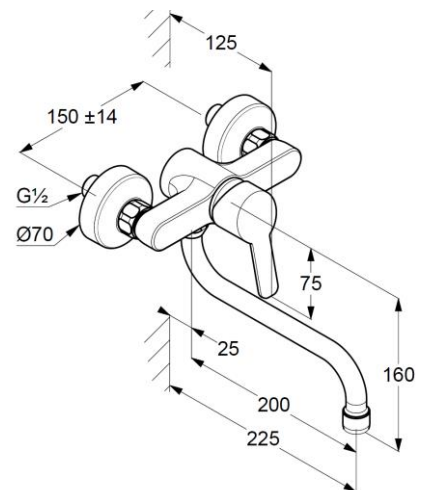

Technische Daten/ Technical Data

KLUDI LOGO NEO
kitchen faucet wall mounted
DN 15

Ref.: 379240575

Finishes:
05 chrome

Product description
Manufacturer KLUDI GmbH & Co. KG
Typ: KLUDI LOGO NEO
kitchen faucet wall mounted
Ref.: 379240575

single lever mixer
wall mounted
solid lever, metal
aerator M22
ceramic cartridge with hot water safety device
flow rate at 3 bar 12 l/min.
swivel spout
S-unions $G\frac{1}{2} \times G\frac{3}{4}$
spout gland $G\frac{3}{4}$

Produktabbildung/ Product picture

Maßzeichnung/ Dimensional drawing

Durchfluss/ Flow rate