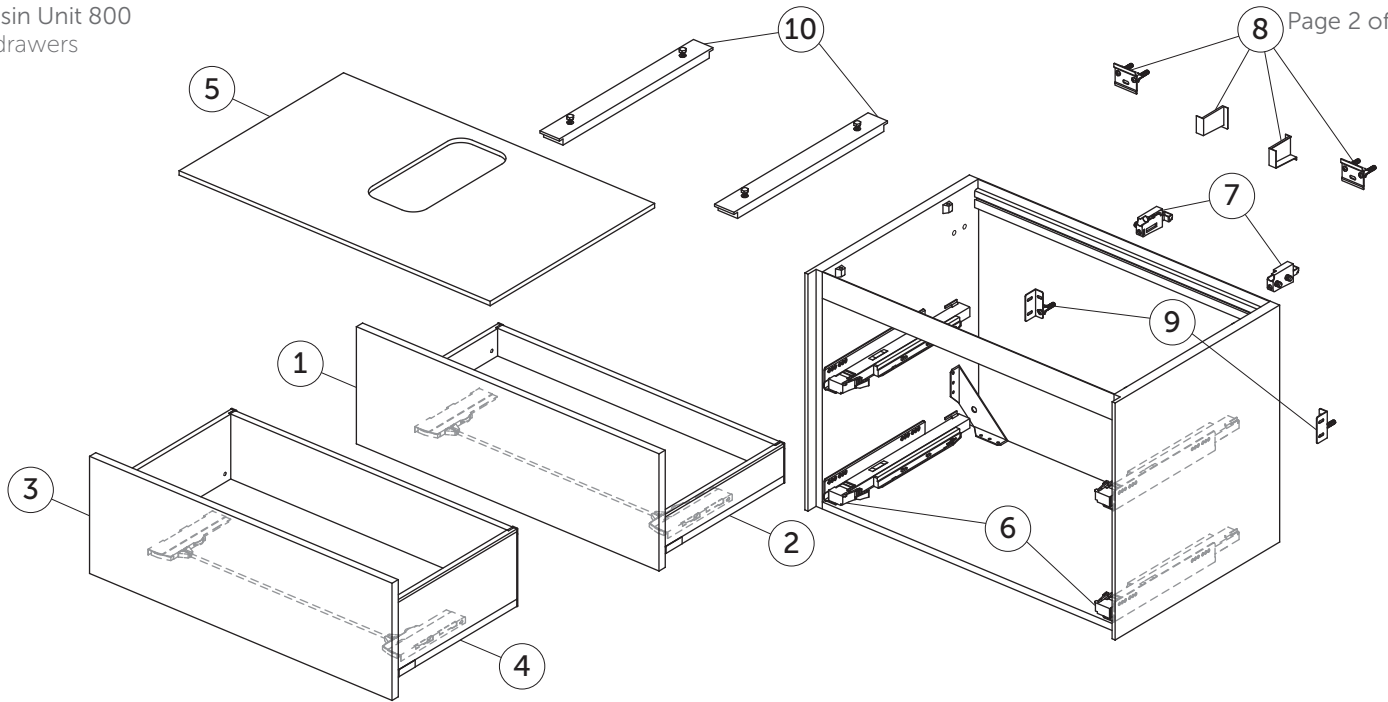

SPARE PARTS

Basin Unit 800
2 drawers

Item	Description	Colour/Finish	Code No.	Quantity
1	Upper Drawer front panel ns 780 x 267	Y1 - Matt White Y2 - Matt Anthracite Y3 - Matt Sunset Y4 - Smoked Oak Y5 - Dark Walnut Y6 - Light Oak	TF040Y1 TF040Y2 TF040Y3 TF040Y4 TF040Y5 TF040Y6	1
2	Upper Drawer structure box ns 80 x 50.5	Y2 - Matt Anthracite	TF082Y2	1
3	Lower Drawer front panel ns 780 x 267	Y1 - Matt White Y2 - Matt Anthracite Y3 - Matt Sunset Y4 - Smoked Oak Y5 - Dark Walnut Y6 - Light Oak	TF042Y1 TF042Y2 TF042Y3 TF042Y4 TF042Y5 TF042Y6	1
4	Lower Drawer structure box ns 80 x 50.5	Y2 - Matt Anthracite	TF083Y2	1
5	Worktop ns 802 x 505 center cut	Y1 - Matt White Y2 - Matt Anthracite Y3 - Matt Sunset Y4 - Smoked Oak Y5 - Dark Walnut Y6 - Light Oak	TF058Y1 TF058Y2 TF058Y3 TF058Y4 TF058Y5 TF058Y6	1
	Worktop ns 802 x 505 no cut	Y1 - Matt White Y2 - Matt Anthracite Y3 - Matt Sunset Y4 - Smoked Oak Y5 - Dark Walnut Y6 - Light Oak	TF059Y1 TF059Y2 TF059Y3 TF059Y4 TF059Y5 TF059Y6	1
6	Runners 400 Push KIT		TV76967	pair
7	Hanging brackets KIT 1		RV08267	pair
8	Wall fixation KIT 1 new		TV72667	14
9	Safety KIT (brackets, screws & plugs)		TV38767	12
10	Worktop adjustable support KIT		UV24067	pair

Manufactured post May 2021.
Manufacturer traceability code 9999.

Ideal Standard International NV
Corporate Village – Gent Building
Da Vincilaan 2
B1935 – Zaventem
Belgium

BE +32 (0)2 325 66 33
BG +359 675 30362
DE +49 (0)228 521 580
EG +202 26969700
FR +33 (0)1 49 38 28 00
GB 01482 496 318
GR +30 210 67 90 810
HR +38591 22 99 304

HU +36 30 6991 594
IT 800 652 290
ME +971 4 804 2400
NL +31 (0)77 355 08 08
PL +48 71 7868 301/302
RO +40 21 3223 201/202
SI 00386 59 919040
TR +90 216 314 87 87

UA +359 675 30 468
AL/XK/BA +359 887 709 696
CZ/SK +420 417 592 179
DK/NO/SE +45 75 84 10 10
ES/PT +34 93 561 80 00
LV/LT/EE +371 673 57 792
RS/MK/ME +381 11 713 80 58
RU/MD +7 495 669 23 11