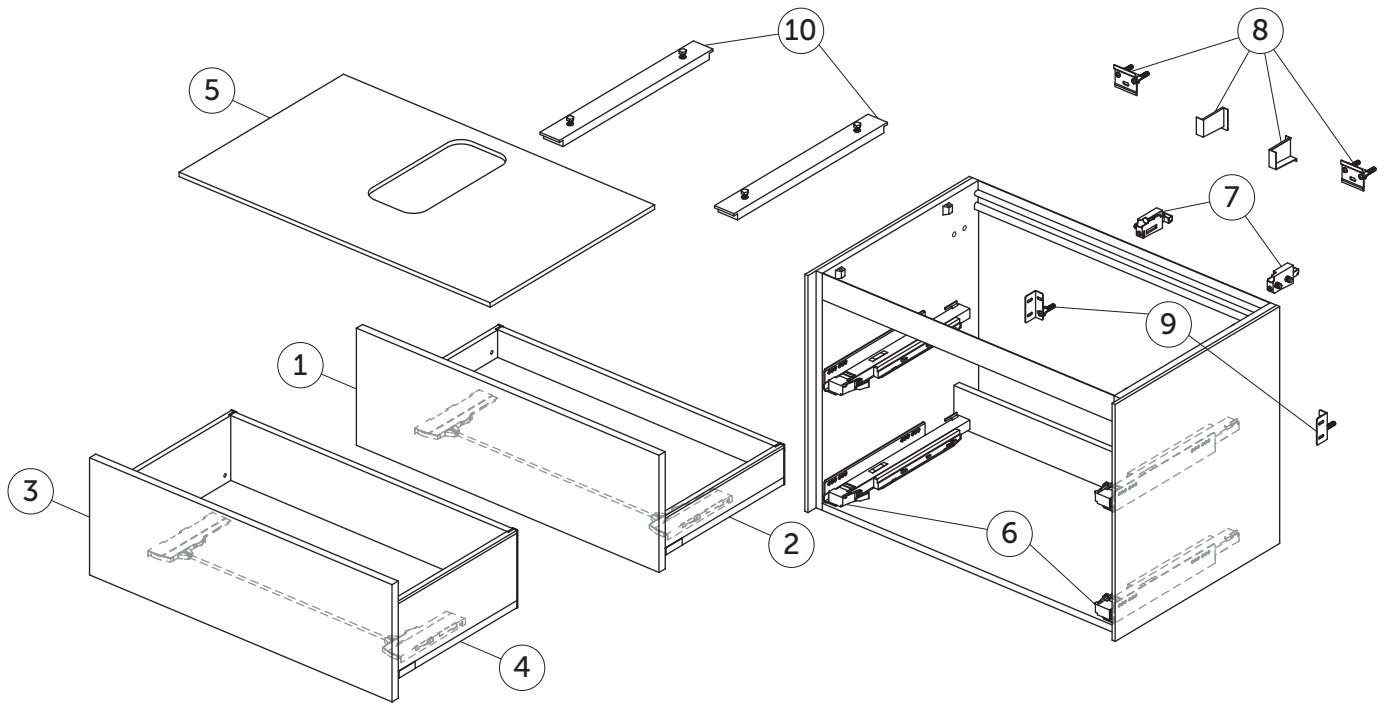

# SPARE PARTS

Basin Unit 800  
2 drawers

Page 1 of 2

Item	Description	Colour/Finish	Code No.	Quantity
1	Upper Drawer front panel 780 x 267	Y1 - Matt White Y2 - Matt Anthracite Y3 - Matt Sunset Y4 - Smoked Oak Y5 - Dark Walnut Y6 - Light Oak	TV753Y1 TV753Y2 TV753Y3 TV753Y4 TV753Y5 TV753Y6	1
2	Upper Drawer structure box 80 x 50.5	Y2 - Matt Anthracite	TV790Y2	1
3	Lower Drawer front panel 780 x 267	Y1 - Matt White Y2 - Matt Anthracite Y3 - Matt Sunset Y4 - Smoked Oak Y5 - Dark Walnut Y6 - Light Oak	TV755Y1 TV755Y2 TV755Y3 TV755Y4 TV755Y5 TV755Y6	1
4	Lower Drawer structure box 80 x 50.5	Y2 - Matt Anthracite	TV791Y2	1
5	Worktop 802 x 505 center cut	Y1 - Matt White Y2 - Matt Anthracite Y3 - Matt Sunset Y4 - Smoked Oak Y5 - Dark Walnut Y6 - Light Oak	TV772Y1 TV772Y2 TV772Y3 TV772Y4 TV772Y5 TV772Y6	1
	Worktop 802 x 505 no cut	Y1 - Matt White Y2 - Matt Anthracite Y3 - Matt Sunset Y4 - Smoked Oak Y5 - Dark Walnut Y6 - Light Oak	TV773Y1 TV773Y2 TV773Y3 TV773Y4 TV773Y5 TV773Y6	1
6	Runners 400 Push KIT		TV76967	pair
7	Hanging brackets KIT 1		RV08267	pair
8	Wall fixation KIT 1 new		TV72667	14
9	Safety KIT (brackets, screws & plugs)		TV38767	12
10	Worktop adjustable support KIT		UV24067	pair