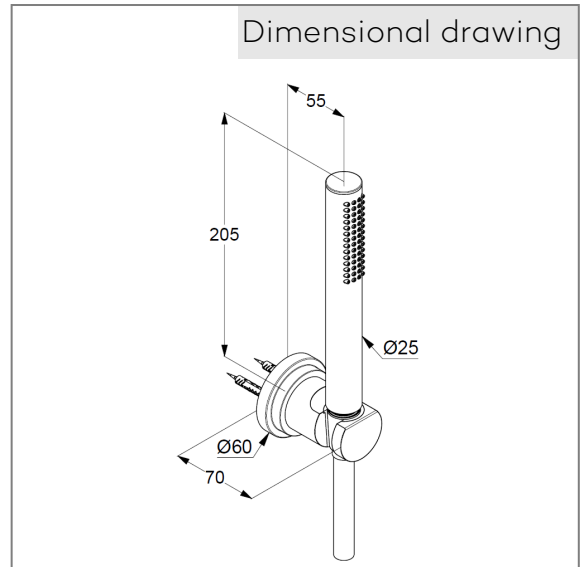

Technical Data

KLUDI NOVA FONTE
bath shower set 1 S
DN 15
Style: Classic

Ref.:
2085005-25

Finishes:
05 chrom

Product description
Manufacturer KLUDI GmbH & Co. KG
Typ: KLUDI NOVA FONTE
bath shower set 1 S DN 25
Ref.: 2085005-25

hand shower 1 S
1 spray pattern
with cleaning system
connection 1/2"
sieve seal

Shower hose
plastic coated
with metal-effect
with conical nuts
anti twist
G 1/2 x G 1/2 x 1250 mm

shower hook
for shower hoses with conical nuts,
With fixing material
for rigid wall mounting

Product picture

Dimensional drawing

Flow rate diagram