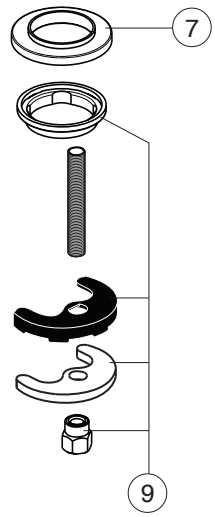

CERALIFE O

Ideal Standard

BE120AA

BE110AA

BE111AA

For XX:
AA=chrome
XG=silk black

Pos.	Signify	Spare parts-Nr.	Quantity	Pos.	Signify	Spare parts-Nr.	Quantity
1	Lever	B961983XX	1 Set				
2	Rubber cap	B961951NU	3 Pcs.				
3	Rosette	B961974XX	1 Set				
4	Screw M33x1.5	B961916NU	1 Set				
5	Cartridge Ø28mm	A861399NU	1 Set				
6	Aer. coin slot M24x1-1G	B961975NU	1 Set				
7	Escutcheon	A861227XX	1 Pcs. (BE110AA ; BE111AA)				
7a	Rosette decorative	B961917XX	1 Pcs. (BE120AA)				
8	O-Ring Ø37.77x2.62	A962574NU	1 Pcs.				
9	Fixation set	A964520NU	1 Set				
9a	Connecting group	B960255NU	1 Set				
10	Pop-up waste-abs/mess.	B960853AA	1 Pcs.				
11	Pull-up rod-compl.	B961976AA	1 Set				