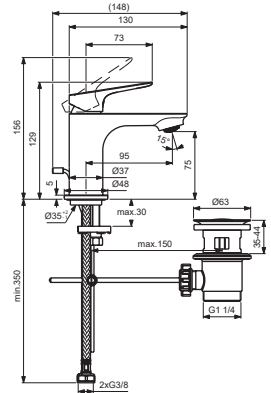

CERALIFE O

Ideal Standard

BE120AA

BE110AA

BE111AA

For XX:
AA=chrome
XG=silk black

Pos.	Signify	Spare parts-Nr.	Quantity	Pos.	Signify	Spare parts-Nr.	Quantity
1	Lever	B961983XX	1 Set				
2	Rubber cap	B961951NU	3 Pcs.				
3	Rosette	B961974XX	1 Set				
4	Screw M33x1.5	B961916NU	1 Set				
5	Cartridge Ø28mm	A861399NU	1 Set				
6	Aer. coin slot M24x1-1G	B961975NU	1 Set				
7	Escutcheon	A861227XX	1 Pcs. (BE110AA ; BE111AA)				
7a	Rosette decorative	B961917XX	1 Pcs. (BE120AA)				
8	O-Ring Ø37.77x2.62	A962574NU	1 Pcs.				
9	Fixation set	A964520NU	1 Set				
9a	Connecting group	B960255NU	1 Set				
10	Pop-up waste-abs/mess.	B960853AA	1 Pcs.				
11	Pull-up rod-compl.	B961976AA	1 Set				