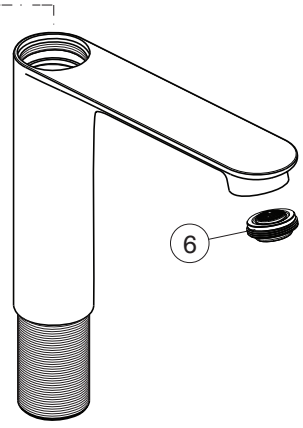

CERALIFE O

Ideal Standard

BE120AA

BE110AA

BE111AA

For XX:
AA=chrome
XG=silk black

Pos.	Signify	Spare parts-Nr.	Quantity	Pos.	Signify	Spare parts-Nr.	Quantity
1	Lever	B961983XX	1 Set				
2	Rubber cap	B961951NU	3 Pcs.				
3	Rosette	B961974XX	1 Set				
4	Screw M33x1.5	B961916NU	1 Set				
5	Cartridge Ø28mm	A861399NU	1 Set				
6	Aer. coin slot M24x1-1G	B961975NU	1 Set				
7	Escutcheon	A861227XX	1 Pcs. (BE110AA ; BE111AA)				
7a	Rosette decorative	B961917XX	1 Pcs. (BE120AA)				
8	O-Ring Ø37.77x2.62	A962574NU	1 Pcs.				
9	Fixation set	A964520NU	1 Set				
9a	Connecting group	B960255NU	1 Set				
10	Pop-up waste-abs/mess.	B960853AA	1 Pcs.				
11	Pull-up rod-compl.	B961976AA	1 Set				