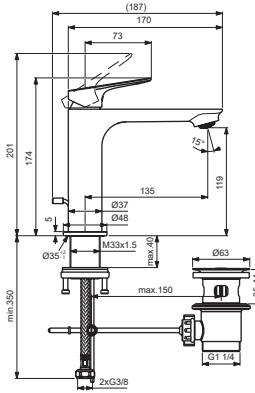

CERALIFE O

Ideal Standard

BE120AA

BE110AA

BE111AA

For XX:
AA=chrome
XG=silk black

Pos.	Signify	Spare parts-Nr.	Quantity	Pos.	Signify	Spare parts-Nr.	Quantity
1	Lever	B961983XX	1 Set				
2	Rubber cap	B961951NU	3 Pcs.				
3	Rosette	B961974XX	1 Set				
4	Screw M33x1.5	B961916NU	1 Set				
5	Cartridge Ø28mm	A861399NU	1 Set				
6	Aer. coin slot M24x1-1G	B961975NU	1 Set				
7	Escutcheon	A861227XX	1 Pcs. (BE110AA ; BE111AA)				
7a	Rosette decorative	B961917XX	1 Pcs. (BE120AA)				
8	O-Ring Ø37.77x2.62	A962574NU	1 Pcs.				
9	Fixation set	A964520NU	1 Set				
9a	Connecting group	B960255NU	1 Set				
10	Pop-up waste-abs/mess.	B960853AA	1 Pcs.				
11	Pull-up rod-compl.	B961976AA	1 Set				