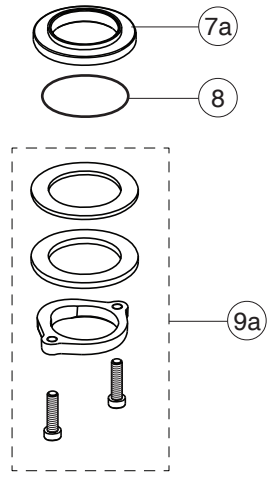

CERALIFE O

Ideal Standard

BE120AA

BE110AA

BE111AA

For XX:
AA=chrome
XG=silk black

Pos.	Signify	Spare parts-Nr.	Quantity	Pos.	Signify	Spare parts-Nr.	Quantity
1	Lever	B961983XX	1 Set				
2	Rubber cap	B961951NU	3 Pcs.				
3	Rosette	B961974XX	1 Set				
4	Screw M33x1.5	B961916NU	1 Set				
5	Cartridge Ø28mm	A861399NU	1 Set				
6	Aer. coin slot M24x1-1G	B961975NU	1 Set				
7	Escutcheon	A861227XX	1 Pcs. (BE110AA ; BE111AA)				
7a	Rosette decorative	B961917XX	1 Pcs. (BE120AA)				
8	O-Ring Ø37.77x2.62	A962574NU	1 Pcs.				
9	Fixation set	A964520NU	1 Set				
9a	Connecting group	B960255NU	1 Set				
10	Pop-up waste-abs/mess.	B960853AA	1 Pcs.				
11	Pull-up rod-compl.	B961976AA	1 Set				