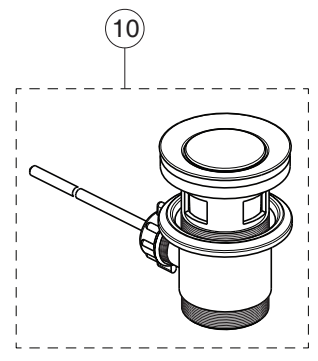

CERALIFE O

Ideal Standard

BE120AA

BE110AA

BE111AA

For XX:
AA=chrome
XG=silk black

Pos.	Signify	Spare parts-Nr.	Quantity	Pos.	Signify	Spare parts-Nr.	Quantity
1	Lever	B961983XX	1 Set				
2	Rubber cap	B961951NU	3 Pcs.				
3	Rosette	B961974XX	1 Set				
4	Screw M33x1.5	B961916NU	1 Set				
5	Cartridge Ø28mm	A861399NU	1 Set				
6	Aer. coin slot M24x1-1G	B961975NU	1 Set				
7	Escutcheon	A861227XX	1 Pcs. (BE110AA ; BE111AA)				
7a	Rosette decorative	B961917XX	1 Pcs. (BE120AA)				
8	O-Ring Ø37.77x2.62	A962574NU	1 Pcs.				
9	Fixation set	A964520NU	1 Set				
9a	Connecting group	B960255NU	1 Set				
10	Pop-up waste-abs/mess.	B960853AA	1 Pcs.				
11	Pull-up rod-compl.	B961976AA	1 Set				