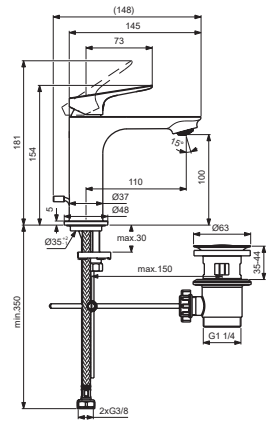

CERALIFE O

Ideal Standard

BE120AA

BE110AA

BE111AA

For XX:
AA=chrome
XG=silk black

Pos.	Signify	Spare parts-Nr.	Quantity	Pos.	Signify	Spare parts-Nr.	Quantity
1	Lever	B961983XX	1 Set				
2	Rubber cap	B961951NU	3 Pcs.				
3	Rosette	B961974XX	1 Set				
4	Screw M33x1.5	B961916NU	1 Set				
5	Cartridge Ø28mm	A861399NU	1 Set				
6	Aer. coin slot M24x1-1G	B961975NU	1 Set				
7	Escutcheon	A861227XX	1 Pcs. (BE110AA ; BE111AA)				
7a	Rosette decorative	B961917XX	1 Pcs. (BE120AA)				
8	O-Ring Ø37.77x2.62	A962574NU	1 Pcs.				
9	Fixation set	A964520NU	1 Set				
9a	Connecting group	B960255NU	1 Set				
10	Pop-up waste-abs/mess.	B960853AA	1 Pcs.				
11	Pull-up rod-compl.	B961976AA	1 Set				