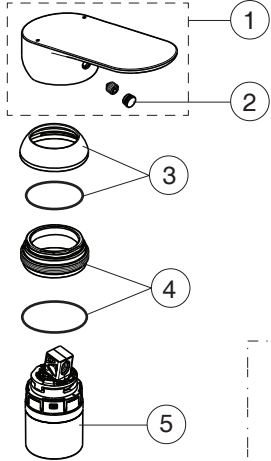

CERALIFE O

Ideal Standard

BE120AA

BE110AA

BE111AA

For XX:
AA=chrome
XG=silk black

Pos.	Signify	Spare parts-Nr.	Quantity	Pos.	Signify	Spare parts-Nr.	Quantity
1	Lever	B961983XX	1 Set				
2	Rubber cap	B961951NU	3 Pcs.				
3	Rosette	B961974XX	1 Set				
4	Screw M33x1.5	B961916NU	1 Set				
5	Cartridge Ø28mm	A861399NU	1 Set				
6	Aer. coin slot M24x1-1G	B961975NU	1 Set				
7	Escutcheon	A861227XX	1 Pcs. (BE110AA ; BE111AA)				
7a	Rosette decorative	B961917XX	1 Pcs. (BE120AA)				
8	O-Ring Ø37.77x2.62	A962574NU	1 Pcs.				
9	Fixation set	A964520NU	1 Set				
9a	Connecting group	B960255NU	1 Set				
10	Pop-up waste-abs/mess.	B960853AA	1 Pcs.				
11	Pull-up rod-compl.	B961976AA	1 Set				