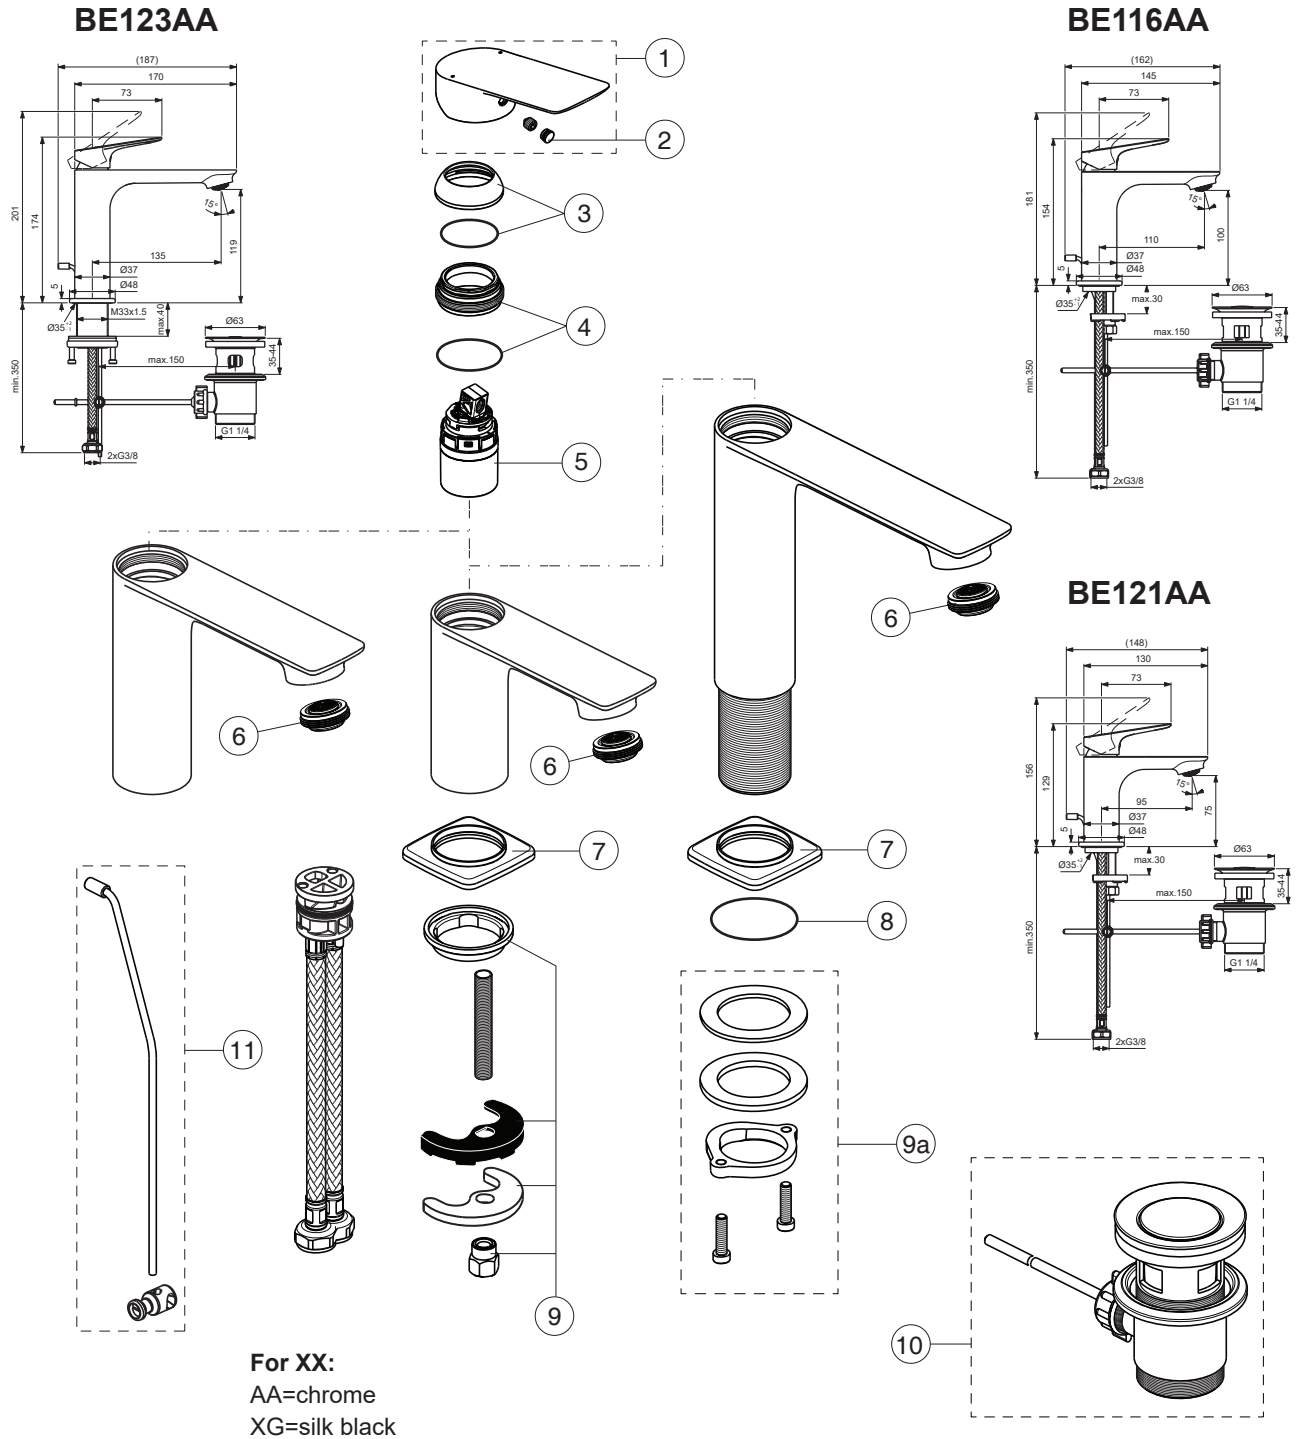

CERALIFE C

Ideal Standard

Pos.	Signify	Spare parts-Nr.	Quantity	Pos.	Signify	Spare parts-Nr.	Quantity
1	Lever	B961992XX	1 Set				
2	Rubber cap	B961951NU	3 Pcs.				
3	Rosette	B961974XX	1 Set				
4	Screw M33x1.5	B961916NU	1 Set				
5	Cartridge Ø28mm	A861399NU	1 Set				
6	Aer.coin slot M24x1-1G	B961975NU	1 Set				
7	Escutcheon	B961986XX	1 Pcs.				
8	O-Ring Ø37.77x2.62	A962574NU	1 Pcs.				
9	Fixation set	A964520NU	1 Set				
9a	Connecting group	B960255NU	1 Set				
10	Pop-up waste-abs/mess.	B960853AA	1 Pcs.				
11	Pull-up rod-compl.	B961976AA	1 Set				