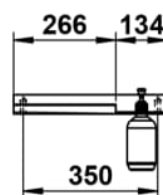

TECHNICAL DRAWINGS