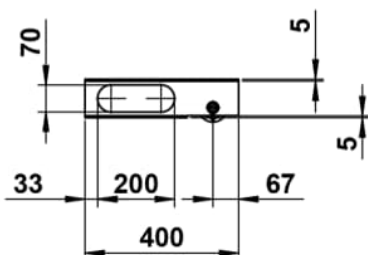

ASSIST

Shelf 400 mm, aluminium, lotion dispenser cutout right, towel cutout left, including fixing set, plastic bottle

DIMENSIONS

Length	400 mm
Width	100 mm
Height	50 mm

COLOUR AND FINISH

<input type="checkbox"/>	268	White matt
--------------------------	-----	------------

Installation type : Wall-mounted

Net weight (kg) : 1

Material : Metal

Shape : Rectangular

TECHNICAL DRAWINGS

ASSIST

Assist is more than just a functional accessory – it is an architectural statement. With its floating lightness and uncompromising linearity, Assist introduces a new dimension of design into the bathroom. The shelves provide space for everyday essentials without creating visual clutter. Whether in private bathrooms or high-end commercial spaces, its understated design integrates seamlessly, allowing materials and forms to take center stage. Assist is the perfect addition to spaces that are not merely designed, but composed.