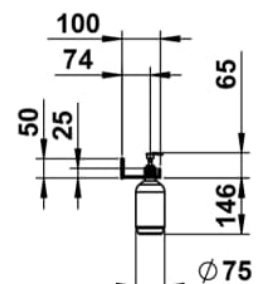

ASSIST

Shelf 400 mm, aluminium, lotion dispenser cutout right, towel cutout left, including fixing set, plastic bottle

DIMENSIONS

Length	400 mm
Width	100 mm
Height	50 mm

COLOUR AND FINISH

<input type="checkbox"/>	268	White matt
--------------------------	-----	------------

Installation type : Wall-mounted

Net weight (kg) : 1

Material : Metal

Shape : Rectangular

TECHNICAL DRAWINGS

ASSIST

Assist is more than just a functional accessory – it is an architectural statement. With its floating lightness and uncompromising linearity, Assist introduces a new dimension of design into the bathroom. The shelves provide space for everyday essentials without creating visual clutter. Whether in private bathrooms or high-end commercial spaces, its understated design integrates seamlessly, allowing materials and forms to take center stage. Assist is the perfect addition to spaces that are not merely designed, but composed.