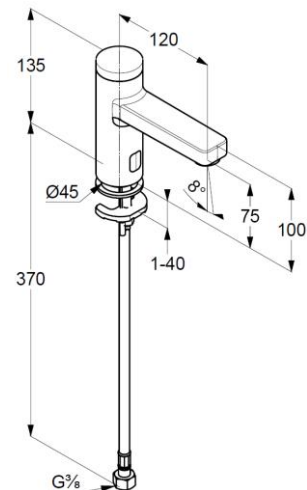

Technische Daten/ Technical Data

KLUDI ZENTA SL
electronic controlled pillar tap
DN 15

Ref.: 3820505

Finishes:
05 chrome

Product description
Manufacturer KLUDI GmbH & Co. KG
Typ: KLUDI ZENTA SL
electronic controlled pillar tap
Ref.: 3820505

electronic controlled pillar tap
electric power supply via 230V main adapter
sensor self-adjusting
activation optoelectronic
optical object registration
maximum water run-time ca. 2 minutes
safety class IP65
1-hole mounted
aerator, S-Pointer M24 PCA
protected against back flow
flow rate at 3 bar 5 l/min.
flexible hoses G $\frac{3}{8}$ DVGW approved
with integrated back flow preventer
sieve seal
rapid installation set

Produktabbildung/ Product picture

Maßzeichnung/ Dimensional drawing

Durchfluss/ Flow rate