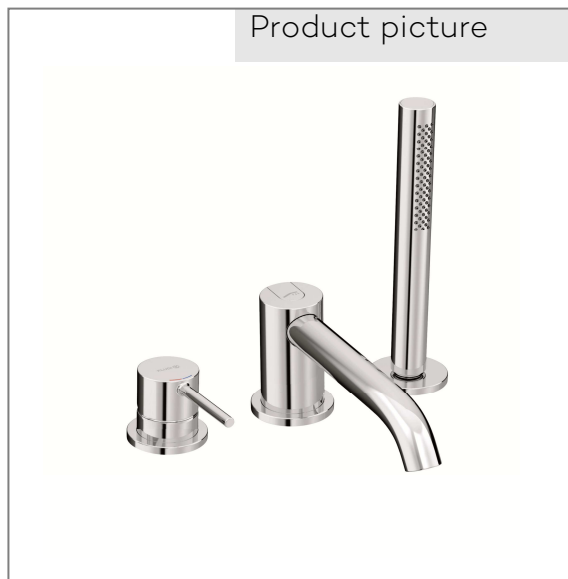

Technical Data

KLUDI BOZZ 3- hole
single lever bath- and shower mixer
DN 15

Ref:
384480576

Finishes:
05 chrom

Product description
Manufacturer KLUDI GmbH & Co. KG
Typ: KLUDI BOZZ 3-hole
single lever bath- and shower mixer
Ref.: 384480576

concealed 3-hole bath/ shower mixer
single lever mixer
extractable hand shower
with shower holder
automatic diverter: shower/ bath
3-hole tiles deck mounted installation
solid lever, metal
Aerator, S-Pointer M24
protected against back flow
ceramic cartridge with hotwater safety device
flow rate at 3 bar 24 l/ min.
fixed spout
shank-fixing
without flexible high pressure supply tubes
Article No. 7544605-00
Hand shower hoses M15 x 1500 mm

hand shower 1 S
1 spray pattern
Volumen
with cleaning system
sieve seal

Product picture

Dimensional drawing

Flow rate diagram