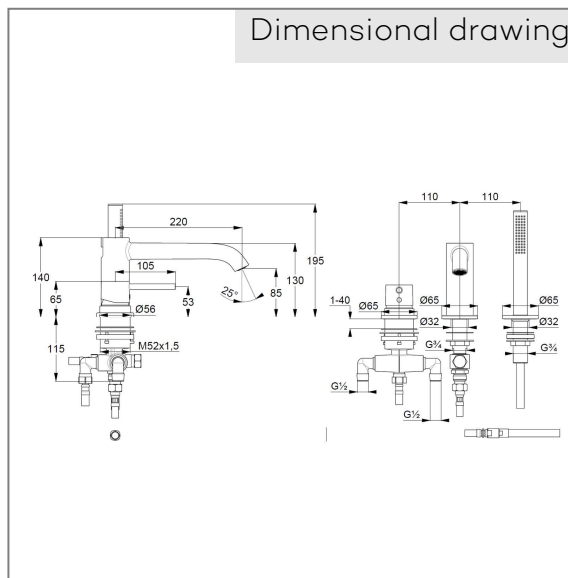

Technical Data

KLUDI BOZZ 3- hole
single lever bath- and shower mixer
DN 15

Ref:
384480576

Finishes:
05 chrom

Product description
Manufacturer KLUDI GmbH & Co. KG
Typ: KLUDI BOZZ 3-hole
single lever bath- and shower mixer
Ref.: 384480576

concealed 3-hole bath/ shower mixer
single lever mixer
extractable hand shower
with shower holder
automatic diverter: shower/ bath
3-hole tiles deck mounted installation
solid lever, metal
Aerator, S-Pointer M24
protected against back flow
ceramic cartridge with hotwater safety device
flow rate at 3 bar 24 l/ min.
fixed spout
shank-fixing
without flexible high pressure supply tubes
Article No. 7544605-00
Hand shower hoses M15 x 1500 mm

hand shower 1 S
1 spray pattern
Volumen
with cleaning system
sieve seal

Product picture

Dimensional drawing

Flow rate diagram