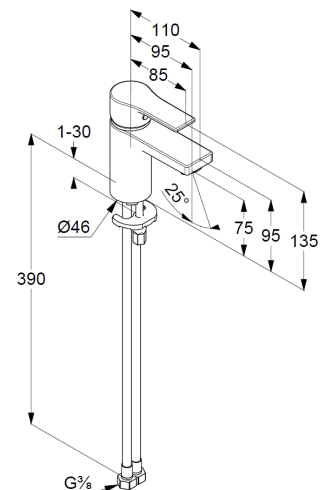

basin mixer  
single lever mixer  
1-hole mounted  
solid handle, metal  
aerator M24  
ceramic cartridge with hot water safety device  
flow rate at 3 bar 5 l/min.  
flexible hoses G $\frac{3}{8}$  DVGW approved  
rapid installation set

### Produktabbildung/ Product picture

### Maßzeichnung/ Dimensional drawing