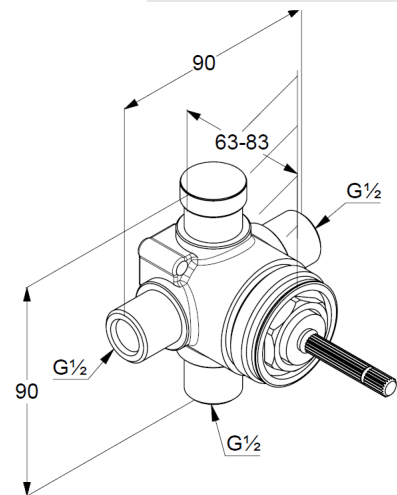

Technical Data

KLUDI
two way diverter
pre-installation set DN 15

Ref:
2975900

Product description
Manufacturer KLUDI GmbH & Co. KG
Typ: KLUDI
two way diverter
pre-installation set
Ref: 2975900
pre-installation set
with protection cap
two way diverter
wall mounted
without shutt-off-valve
diverter as rotary valve
connection 1/2" (below)
two outlet (left/ right) 1/2 inch
simultaneous use of 2 function possible

Product picture

Dimensional drawing

Flow rate diagram