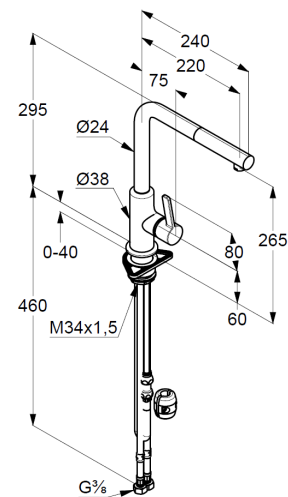

Technical Data

KLUDI L-INE S
Kitchen faucet
DN 15

Ref.:
408518775

Finishes:
87 black matt finished / chrom

Product description
Manufacturer KLUDI GmbH & Co. KG
Typ: KLUDI L-INE S
Kitchen faucet DN 15
Ref.: 408518775
Kitchen faucet DN 15
single lever mixer
extractable spout
single hole mounted
solid lever, metal
lateral actuation
Aerator M16
protected against back flow
ceramic cartridge
flow rate at 3 bar = 6,2 l/ min.
swivel spout (360°)
flexible hoses G 3/8 DVGW approved
shank-fixing
extractable hoses M15 x 1500 mm

Product picture

Dimensional drawing

Flow rate diagram