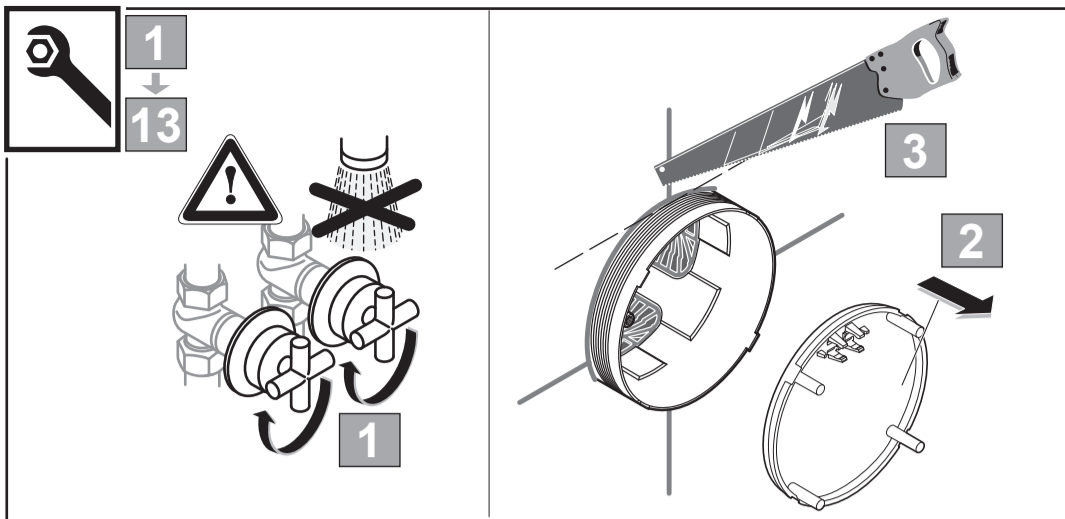

 Ideal Standard

CERAPLAN
 BD 262 ...

0321 / A 868 979
 Made in Germany

Ideal Standard International NV
 Corporate Village - Gent Building
 Da Vincilaan 2
 1935 Zaventem
 Belgium

www.idealstandardinternational.com