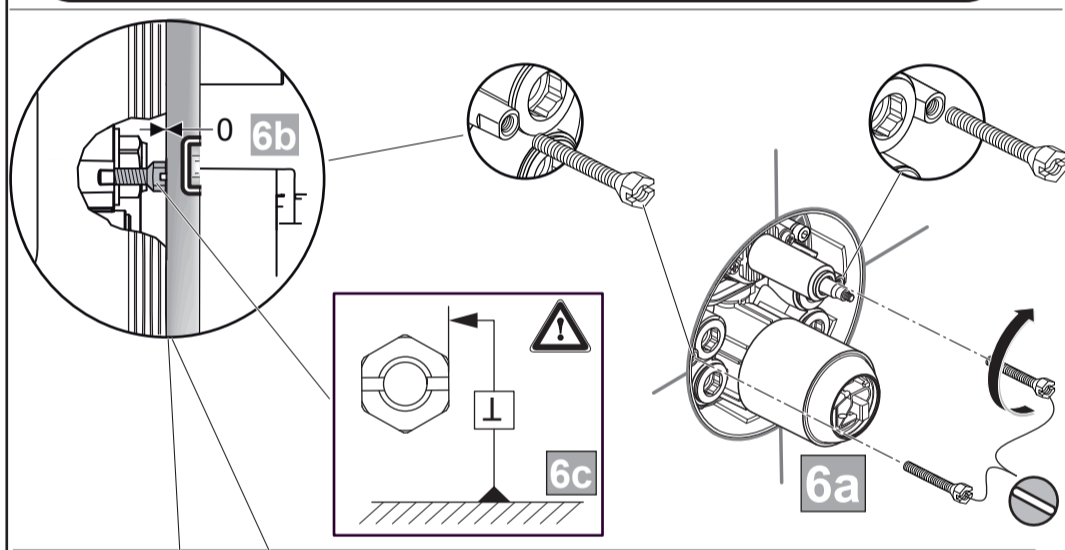

P	bar	0,5	MAX. 10	5	Thumbs up	Q (3 bar)
T	°C	MAX. 80	65	40	Thumbs up	l/min
						23