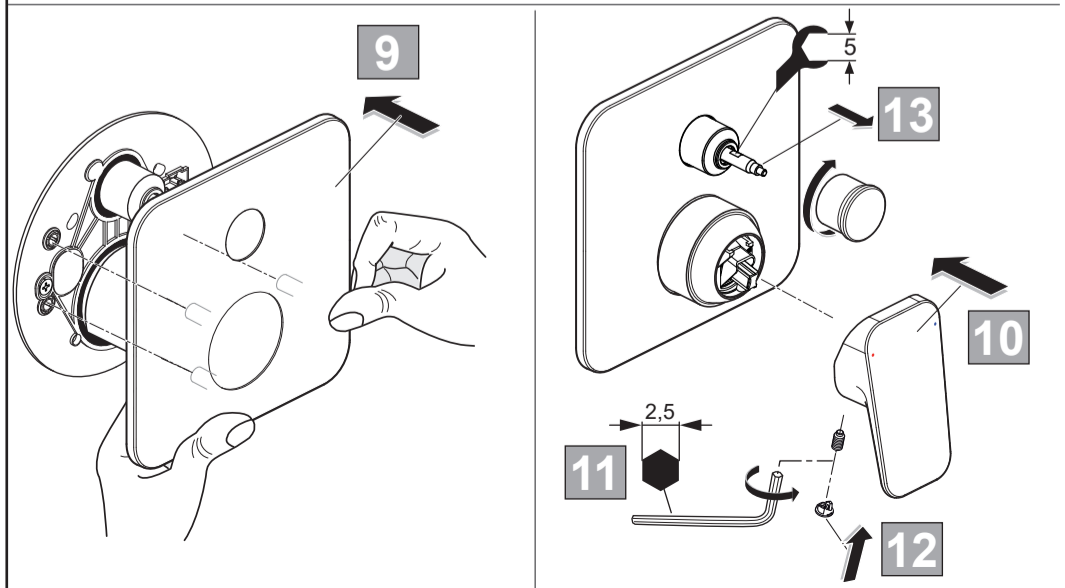

P	bar	0,5	MAX. 10	5	Thumbs up	Q (3 bar)
T	°C	MAX. 80	65	40	Thumbs up	l/min
						23