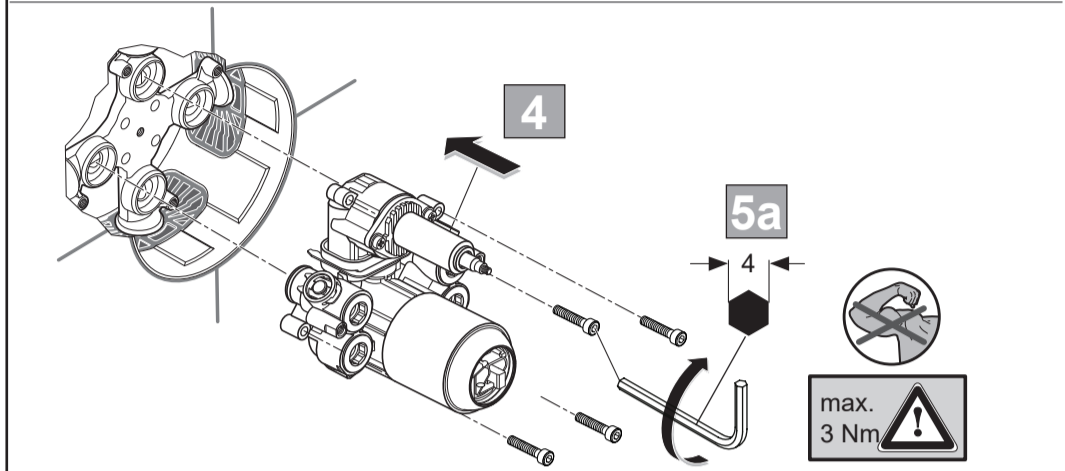

 Ideal Standard

CERAPLAN
 BD 262 ...

0321 / A 868 979
 Made in Germany

Ideal Standard International NV
 Corporate Village - Gent Building
 Da Vincilaan 2
 1935 Zaventem
 Belgium

www.idealstandardinternational.com