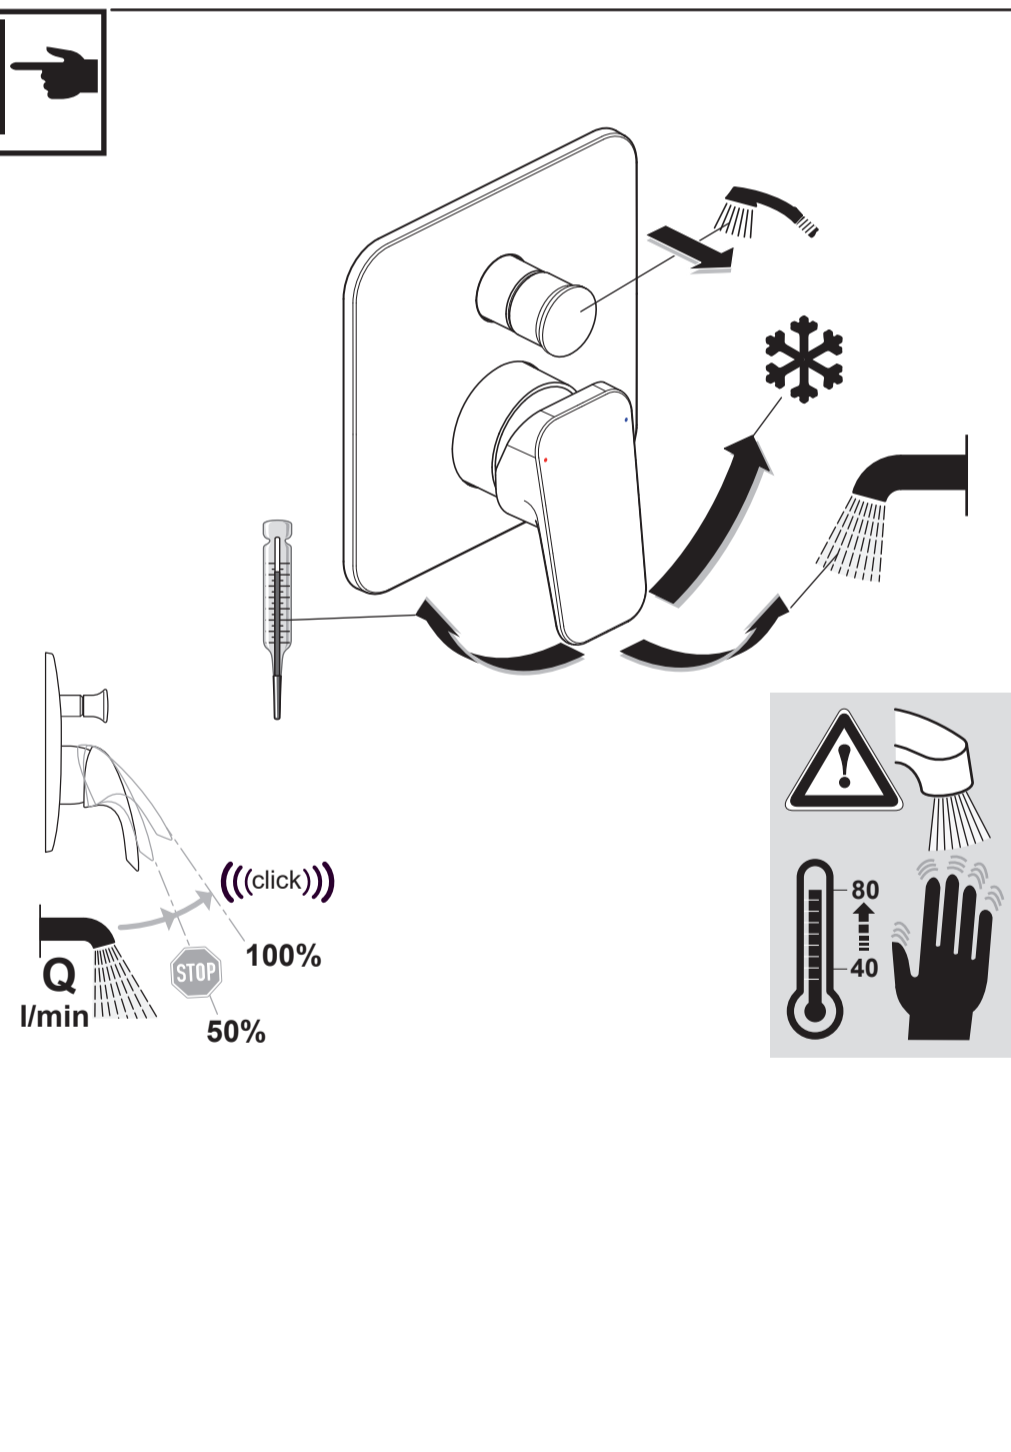

P	bar	0,5	MAX. 10	5	Thumbs up	Q (3 bar)
T	°C	MAX. 80	65	40	Thumbs up	l/min
						23