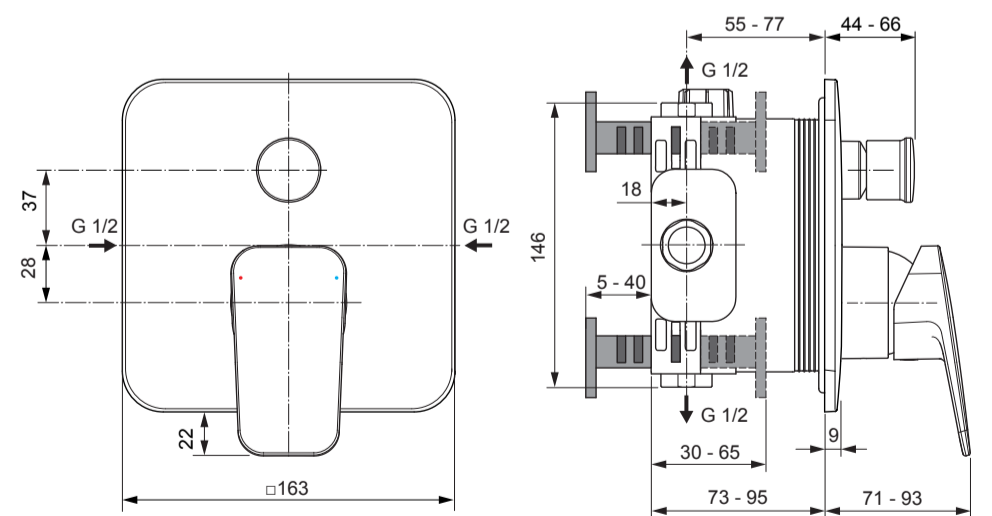

Ideal Standard International NV
Corporate Village - Gent Building
Da Vincilaan 2
1935 Zaventem
Belgium

www.idealstandardinternational.com