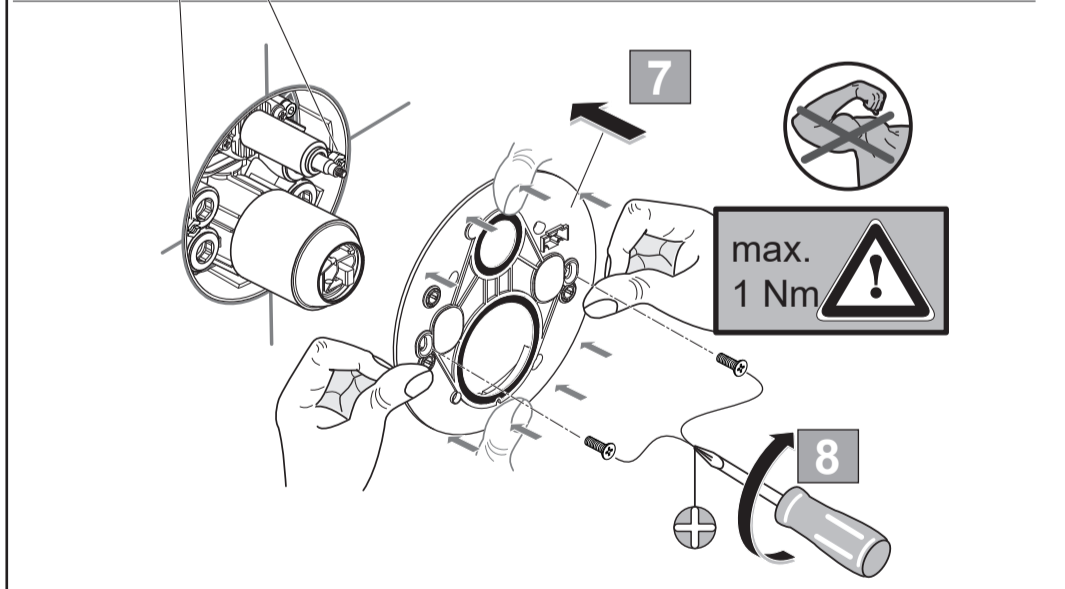

P	bar	0,5	MAX. 10	5	Thumbs up	Q (3 bar)
T	°C	MAX. 80	65	40	Thumbs up	l/min
						23