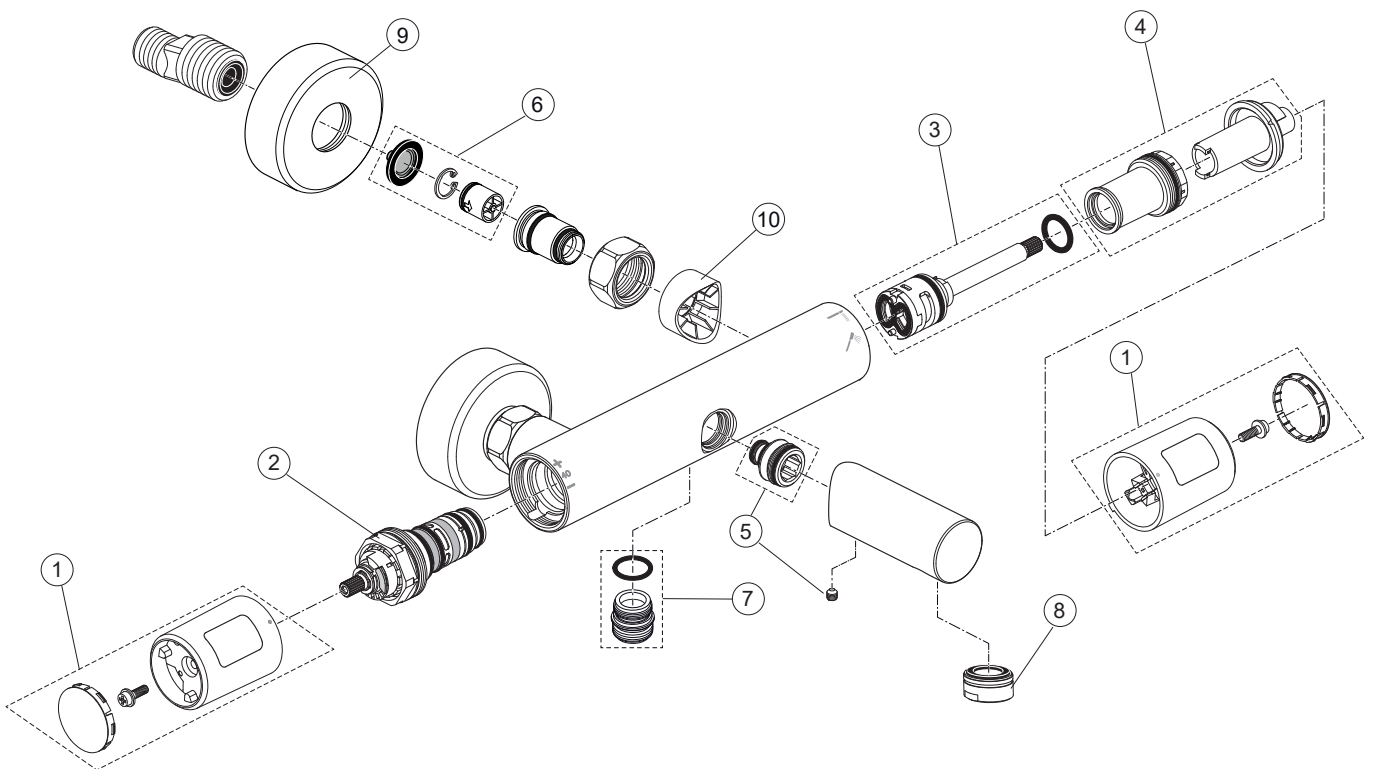

Produced from: **June 2024**

Shower Thermostat  
chrome **A7666AA**

Shower Thermostat  
chrome **A8475AA**

| Pos. | Description                 | Part-Number         | Qty.  | Pos. | Description | Part-Number | Qty. |
|------|-----------------------------|---------------------|-------|------|-------------|-------------|------|
| 1    | Handle cpl.                 | <b>A 861 822 AA</b> | 1 Set |      |             |             |      |
| 2    | Thermostatic Cartridge cpl. | <b>A 861 371 NU</b> | 1 pcs |      |             |             |      |
| 3    | Stop valve with diverter    | <b>A 861 375 NU</b> | 1 Set |      |             |             |      |
| 4    | Thread ring + stoping cpl.  | <b>A 861 376 NU</b> | 1 Set |      |             |             |      |
| 5    | Connection nipple cpl.      | <b>A 861 387 NU</b> | 1 Set |      |             |             |      |
| 6    | Non-return valve            | <b>A 861 372 NU</b> | 1 Set |      |             |             |      |
| 7    | Nipple G1/2 outside cpl.    | <b>A 861 374 NU</b> | 1 Set |      |             |             |      |
| 8    | Aerator                     | <b>A 963 181 NU</b> | 1 pcs |      |             |             |      |
| 9    | Escutcheon Ø70              | <b>B 960 242 AA</b> | 1 pcs |      |             |             |      |
| 10   | Escutcheon Ø32              | <b>A 861 816 AA</b> | 2 pcs |      |             |             |      |

\*Universal set (not all parts needed)