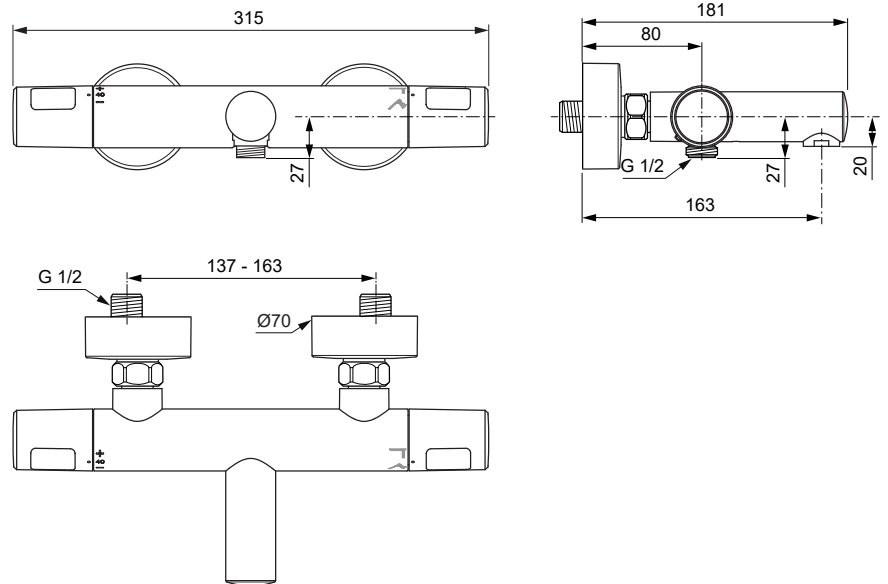

Produced from: **June 2024**

Shower Thermostat  
chrome **A7666AA**

Shower Thermostat  
chrome **A8475AA**

| Pos. | Description                 | Part-Number         | Qty.  | Pos. | Description | Part-Number | Qty. |
|------|-----------------------------|---------------------|-------|------|-------------|-------------|------|
| 1    | Handle cpl.                 | <b>A 861 822 AA</b> | 1 Set |      |             |             |      |
| 2    | Thermostatic Cartridge cpl. | <b>A 861 371 NU</b> | 1 pcs |      |             |             |      |
| 3    | Stop valve with diverter    | <b>A 861 375 NU</b> | 1 Set |      |             |             |      |
| 4    | Thread ring + stoping cpl.  | <b>A 861 376 NU</b> | 1 Set |      |             |             |      |
| 5    | Connection nipple cpl.      | <b>A 861 387 NU</b> | 1 Set |      |             |             |      |
| 6    | Non-return valve            | <b>A 861 372 NU</b> | 1 Set |      |             |             |      |
| 7    | Nipple G1/2 outside cpl.    | <b>A 861 374 NU</b> | 1 Set |      |             |             |      |
| 8    | Aerator                     | <b>A 963 181 NU</b> | 1 pcs |      |             |             |      |
| 9    | Escutcheon Ø70              | <b>B 960 242 AA</b> | 1 pcs |      |             |             |      |
| 10   | Escutcheon Ø32              | <b>A 861 816 AA</b> | 2 pcs |      |             |             |      |

\*Universal set (not all parts needed)