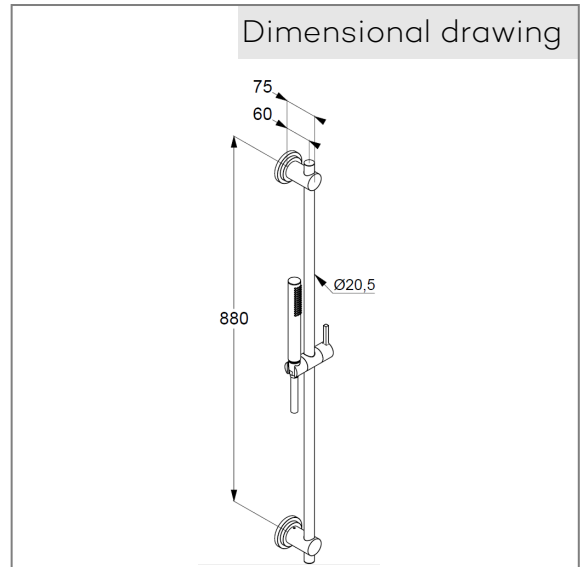

hand shower 1 S  
1 spray pattern  
with cleaning system  
connection 1/2"  
sieve seal

shower hose  
plastic coated  
with metal-effect  
with conical nuts  
anti twist  
G 1/2 x G 1/2 x 1600 mm

wall rail 900 mm  
height-adjustable hand shower holder  
With fixing material  
for rigid wall mounting

Product picture

Dimensional drawing

Flow rate diagram