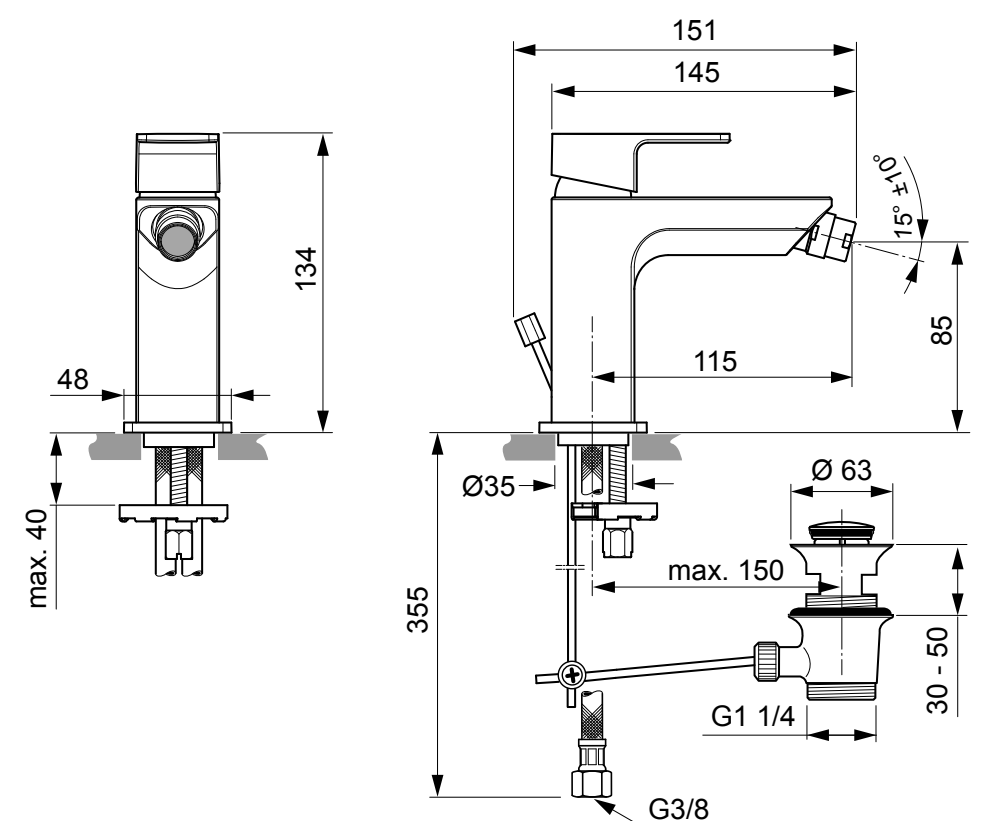

Ideal Standard International NV
Corporate Village - Gent Building
Da Vincilaan 2
1935 Zaventem
Belgium

www.idealstandardinternational.com