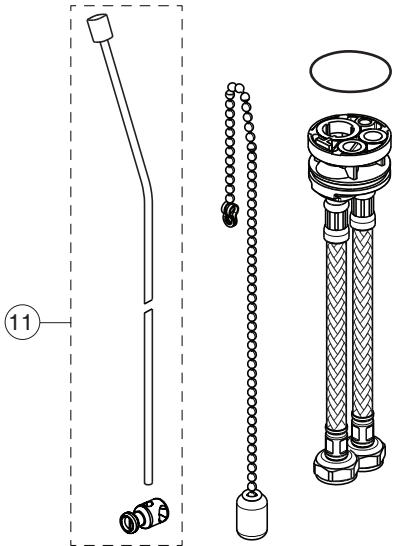

BD218AA

For XX:
 AA=chrome
 XG=silk black

Pos.	Signify	Spare parts-Nr.	Quantity	Pos.	Signify	Spare parts-Nr.	Quantity
1	Lever,w/logo	B961716XX	1 Set	10a	Pop-up waste-abs/mess	B960853 XX**	1 Pcs.
1a	Lever,w/logo-clinic	B961719XX	1 Set	10b	Click waste slotted	S8803XX	1 Pcs.
2	Cap decorative	B960473XX	1 Pcs.		Click waste plastic	B961705XX	1 Pcs.
3	Rosette M38x1.5	B961438XX	1 Pcs.	11	Pull-up rod-compl.	B961119AA	1 Set
3a	Rosette M38x1.5	B961373XX	1 Pcs.				
4	Screw M41x1.5/M38x1.5	B961374NU	1 Set				
5	Hot limit stop	A861181NU	1 Pcs.				
6	Cartridge Ø38mm	B961491NU*	1 Pcs.				
7	O-Ring Ø38x2.5	E960059NU*	1 Set				
8	Perlator M24x1-A - 5l/min	B961383XX	1 Pcs. (for BD209XX ; BD214XX)				
	Perlator M24x1-3.8 L/min	B961946AA	1 Pcs. (for BD210AA ; BD212AA ; BD216AA)				
8a	Casc.perlator M24x1-A	A960321XX	1 Pcs. (for BD269AA)				
9	Connecting set	A964520NU	1 Set				
10	Pop-up waste-plastic	B964550XX	1 Pcs. (for BD212AA)				

BD218AA

For XX:
 AA=chrome
 XG=silk black

Pos.	Signify	Spare parts-Nr.	Quantity	Pos.	Signify	Spare parts-Nr.	Quantity
1	Lever,w/logo	B961716XX	1 Set	10b	Click waste slotted	S8803XX	1 Pcs.
1a	Lever,w/logo-clinic	B961719XX	1 Set		Click waste plastic	B961705XX	1 Pcs.
2	Cap decorative	B960473XX	1 Pcs.	11	Pull-up rod-compl.	B961119AA	1 Set
3	Rosette M38x1.5	B961438XX	1 Pcs.				
3a	Rosette M38x1.5	B961373XX	1 Pcs.				
4	Screw M41x1.5/M38x1.5	B961374NU	1 Set				
5	Hot limit stop	A861181NU	1 Pcs.				
6	Cartridge Ø38mm	A861156NU*	1 Pcs.				
7	O-Ring Ø38x2.5	E960059NU*	1 Set				
8	Perlator M24x1-A - 5l/min	B961383XX	1 Pcs.				
8a	Casc.perlator M24x1-A	A960321XX**	1 Pcs.				
9	Connecting set	A964520NU	1 Set				
10	Pop-up waste-plastic	B964550XX	1 Pcs.				
10a	Pop-up drain ass.	A962991XX	1 Pcs.				