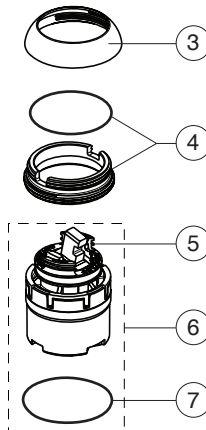

BD218AA

For XX:
 AA=chrome
 XG=silk black

Pos.	Signify	Spare parts-Nr.	Quantity	Pos.	Signify	Spare parts-Nr.	Quantity
1	Lever,w/logo	B961716XX	1 Set	10a	Pop-up waste-abs/mess	B960853 XX**	1 Pcs.
1a	Lever,w/logo-clinic	B961719XX	1 Set	10b	Click waste slotted	S8803XX	1 Pcs.
2	Cap decorative	B960473XX	1 Pcs.		Click waste plastic	B961705XX	1 Pcs.
3	Rosette M38x1.5	B961438XX	1 Pcs.	11	Pull-up rod-compl.	B961119AA	1 Set
3a	Rosette M38x1.5	B961373XX	1 Pcs.				
4	Screw M41x1.5/M38x1.5	B961374NU	1 Set				
5	Hot limit stop	A861181NU	1 Pcs.				
6	Cartridge Ø38mm	B961491NU*	1 Pcs.				
7	O-Ring Ø38x2.5	E960059NU*	1 Set				
8	Perlator M24x1-A - 5l/min	B961383XX	1 Pcs. (for BD209XX ; BD214XX)				
	Perlator M24x1-3.8 L/min	B961946AA	1 Pcs. (for BD210AA ; BD212AA ; BD216AA)				
8a	Casc.perlator M24x1-A	A960321XX	1 Pcs. (for BD269AA)				
9	Connecting set	A964520NU	1 Set				
10	Pop-up waste-plastic	B964550XX	1 Pcs. (for BD212AA)				

BD218AA

For XX:
 AA=chrome
 XG=silk black

Pos.	Signify	Spare parts-Nr.	Quantity	Pos.	Signify	Spare parts-Nr.	Quantity
1	Lever,w/logo	B961716XX	1 Set	10b	Click waste slotted	S8803XX	1 Pcs.
1a	Lever,w/logo-clinic	B961719XX	1 Set		Click waste plastic	B961705XX	1 Pcs.
2	Cap decorative	B960473XX	1 Pcs.	11	Pull-up rod-compl.	B961119AA	1 Set
3	Rosette M38x1.5	B961438XX	1 Pcs.				
3a	Rosette M38x1.5	B961373XX	1 Pcs.				
4	Screw M41x1.5/M38x1.5	B961374NU	1 Set				
5	Hot limit stop	A861181NU	1 Pcs.				
6	Cartridge Ø38mm	A861156NU*	1 Pcs.				
7	O-Ring Ø38x2.5	E960059NU*	1 Set				
8	Perlator M24x1-A - 5l/min	B961383XX	1 Pcs.				
8a	Casc.perlator M24x1-A	A960321XX**	1 Pcs.				
9	Connecting set	A964520NU	1 Set				
10	Pop-up waste-plastic	B964550XX	1 Pcs.				
10a	Pop-up drain ass.	A962991XX	1 Pcs.				