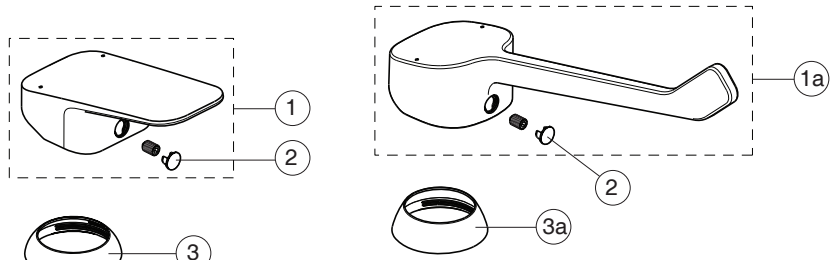

Ideal Standard

Produced from: June 2024

CERAPLAN

BD209XX
BD210AA
BD212AA
BD214XX
BD216AA
BD269AA

without pop-up waste:
 BD209XX
with pop-up waste-plastic:
 BD212AA
with pop-up waste-abs/mess:
 BD214XX ; BD269AA
with click waste:
 BD216AA
with beaded chain:
 BD210AA

BD218AA

For XX:
 AA=chrome
 XG=silk black

Pos.	Signify	Spare parts-Nr.	Quantity	Pos.	Signify	Spare parts-Nr.	Quantity
1	Lever,w/logo	B961716XX	1 Set	10a	Pop-up waste-abs/mess	B960853 XX**	1 Pcs.
1a	Lever,w/logo-clinic	B961719XX	1 Set	10b	Click waste slotted	S8803XX	1 Pcs.
2	Cap decorative	B960473XX	1 Pcs.		Click waste plastic	B961705XX	1 Pcs.
3	Rosette M38x1.5	B961438XX	1 Pcs.	11	Pull-up rod-compl.	B961119AA	1 Set
3a	Rosette M38x1.5	B961373XX	1 Pcs.				
4	Screw M41x1.5/M38x1.5	B961374NU	1 Set				
5	Hot limit stop	A861181NU	1 Pcs.				
6	Cartridge Ø38mm	B961491NU*	1 Pcs.				
7	O-Ring Ø38x2.5	E960059NU*	1 Set				
8	Perlator M24x1-A - 5l/min	B961383XX	1 Pcs. (for BD209XX ; BD214XX)				
	Perlator M24x1-3.8 L/min	B961946AA	1 Pcs. (for BD210AA ; BD212AA ; BD216AA)				
8a	Casc.perlator M24x1-A	A960321XX	1 Pcs. (for BD269AA)				
9	Connecting set	A964520NU	1 Set				
10	Pop-up waste-plastic	B964550XX	1 Pcs. (for BD212AA)				

BD218AA

For XX:
 AA=chrome
 XG=silk black

Pos.	Signify	Spare parts-Nr.	Quantity	Pos.	Signify	Spare parts-Nr.	Quantity
1	Lever,w/logo	B961716XX	1 Set	10b	Click waste slotted	S8803XX	1 Pcs.
1a	Lever,w/logo-clinic	B961719XX	1 Set		Click waste plastic	B961705XX	1 Pcs.
2	Cap decorative	B960473XX	1 Pcs.	11	Pull-up rod-compl.	B961119AA	1 Set
3	Rosette M38x1.5	B961438XX	1 Pcs.				
3a	Rosette M38x1.5	B961373XX	1 Pcs.				
4	Screw M41x1.5/M38x1.5	B961374NU	1 Set				
5	Hot limit stop	A861181NU	1 Pcs.				
6	Cartridge Ø38mm	A861156NU*	1 Pcs.				
7	O-Ring Ø38x2.5	E960059NU*	1 Set				
8	Perlator M24x1-A - 5l/min	B961383XX	1 Pcs.				
8a	Casc.perlator M24x1-A	A960321XX**	1 Pcs.				
9	Connecting set	A964520NU	1 Set				
10	Pop-up waste-plastic	B964550XX	1 Pcs.				
10a	Pop-up drain ass.	A962991XX	1 Pcs.				