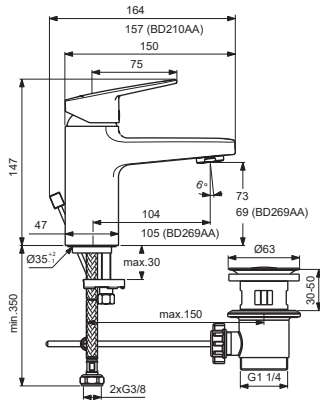

CERAPLAN

Ideal Standard

Produced from: Sept.2023

BD209XX
BD210AA
BD212AA
BD214XX
BD216AA
BD269AA

without pop-up waste:
BD209XX
with pop-up waste-plastic:
BD212AA
with pop-up waste-abs/mess:
BD214XX ; BD269AA
with click waste:
BD216AA
with beaded chain:
BD210AA