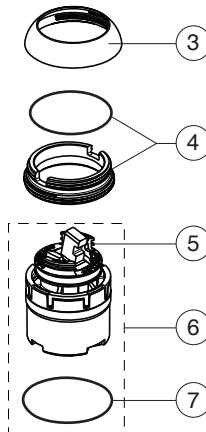

BD218AA

For XX:
 AA=chrome
 XG=silk black

Pos.	Signify	Spare parts-Nr.	Quantity	Pos.	Signify	Spare parts-Nr.	Quantity
1	Lever,w/logo	B961716XX	1 Set	10b	Click waste slotted	S8803XX	1 Pcs.
1a	Lever,w/logo-clinic	B961719XX	1 Set		Click waste plastic	B961705XX	1 Pcs.
2	Cap decorative	B960473XX	1 Pcs.	11	Pull-up rod-compl.	B961119AA	1 Set
3	Rosette M38x1.5	B961438XX	1 Pcs.				
3a	Rosette M38x1.5	B961373XX	1 Pcs.				
4	Screw M41x1.5/M38x1.5	B961374NU	1 Set				
5	Hot limit stop	A861181NU	1 Pcs.				
6	Cartridge Ø38mm	A861156NU*	1 Pcs.				
7	O-Ring Ø38x2.5	E960059NU*	1 Set				
8	Perlator M24x1-A - 5l/min	B961383XX	1 Pcs.				
8a	Casc.perlator M24x1-A	A960321XX**	1 Pcs.				
9	Connecting set	A964520NU	1 Set				
10	Pop-up waste-plastic	B964550XX	1 Pcs.				
10a	Pop-up drain ass.	A962991XX	1 Pcs.				

** for BD269AA

*Universal set (not all parts needed)

09.2023

CERAPLAN

Ideal Standard

Produced from: Aug.2022

BD209XX
BD210AA
BD212AA
BD214XX
BD216AA
BD269AA

without pop-up waste:
 BD209XX
with pop-up waste-plastic:
 BD212AA
with pop-up waste-abs/mess:
 BD214XX ; BD269AA
with click waste:
 BD216AA
with beaded chain:
 BD210AA

BD218AA

For XX:
 AA=chrome
 XG=silk black

Pos.	Signify	Spare parts-Nr.	Quantity	Pos.	Signify	Spare parts-Nr.	Quantity
1	Lever,w/logo	B961716XX	1 Set	10b	Click waste slotted	S8803XX	1 Pcs.
1a	Lever,w/logo-clinic	B961719XX	1 Set		Click waste plastic	B961705XX	1 Pcs.
2	Cap decorative	B960473XX	1 Pcs.	11	Pull-up rod-compl.	B960900AA	1 Set
3	Rosette M38x1.5	B961438XX	1 Pcs.				
3a	Rosette M38x1.5	B961373XX	1 Pcs.				
4	Screw M41x1.5/M38x1.5	B961374NU	1 Set				
5	Hot limit stop	A861181NU	1 Pcs.				
6	Cartridge Ø38mm	A861156NU*	1 Pcs.				
7	O-Ring Ø38x2.5	E960059NU*	1 Set				
8	Perlator M24x1-A - 5l/min	B961383XX	1 Pcs.				
8a	Casc. perlator M24x1-A	A960321XX**	1 Pcs.				
9	Connecting set	A964520NU	1 Set				
10	Pop-up waste-plastic	B964550XX	1 Pcs.				
10a	Pop-up drain ass.	A962991XX	1 Pcs.				