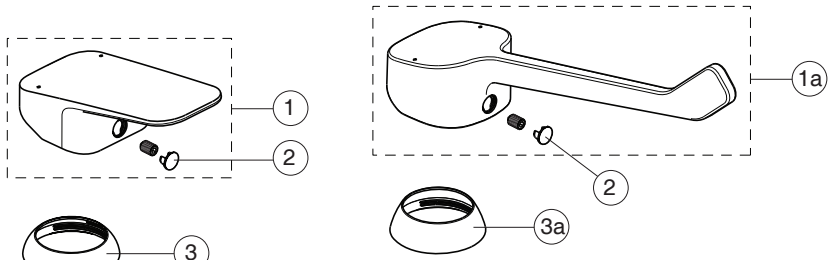

** for BD214XX ; BD269AA ; BD218AA

*Universal set (not all parts needed)

04.2024

CERAPLAN

Ideal Standard

Produced from: Sept.2023

BD209XX
BD210AA
BD212AA
BD214XX
BD216AA
BD269AA

without pop-up waste:
 BD209XX
with pop-up waste-plastic:
 BD212AA
with pop-up waste-abs/mess:
 BD214XX ; BD269AA
with click waste:
 BD216AA
with beaded chain:
 BD210AA

BD218AA

For XX:
 AA=chrome
 XG=silk black

Pos.	Signify	Spare parts-Nr.	Quantity	Pos.	Signify	Spare parts-Nr.	Quantity
1	Lever,w/logo	B961716XX	1 Set	10b	Click waste slotted	S8803XX	1 Pcs.
1a	Lever,w/logo-clinic	B961719XX	1 Set		Click waste plastic	B961705XX	1 Pcs.
2	Cap decorative	B960473XX	1 Pcs.	11	Pull-up rod-compl.	B961119AA	1 Set
3	Rosette M38x1.5	B961438XX	1 Pcs.				
3a	Rosette M38x1.5	B961373XX	1 Pcs.				
4	Screw M41x1.5/M38x1.5	B961374NU	1 Set				
5	Hot limit stop	A861181NU	1 Pcs.				
6	Cartridge Ø38mm	A861156NU*	1 Pcs.				
7	O-Ring Ø38x2.5	E960059NU*	1 Set				
8	Perlator M24x1-A - 5l/min	B961383XX	1 Pcs.				
8a	Casc.perlator M24x1-A	A960321XX**	1 Pcs.				
9	Connecting set	A964520NU	1 Set				
10	Pop-up waste-plastic	B964550XX	1 Pcs.				
10a	Pop-up drain ass.	A962991XX	1 Pcs.				