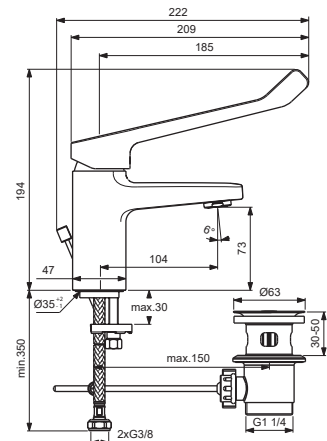

BD218AA

For XX:
 AA=chrome
 XG=silk black

Pos.	Signify	Spare parts-Nr.	Quantity	Pos.	Signify	Spare parts-Nr.	Quantity
1	Lever,w/logo	B961716XX	1 Set	10b	Click waste slotted	S8803XX	1 Pcs.
1a	Lever,w/logo-clinic	B961719XX	1 Set		Click waste plastic	B961705XX	1 Pcs.
2	Cap decorative	B960473XX	1 Pcs.	11	Pull-up rod-compl.	B961119AA	1 Set
3	Rosette M38x1.5	B961438XX	1 Pcs.				
3a	Rosette M38x1.5	B961373XX	1 Pcs.				
4	Screw M41x1.5/M38x1.5	B961374NU	1 Set				
5	Hot limit stop	A861181NU	1 Pcs.				
6	Cartridge Ø38mm	A861156NU*	1 Pcs.				
7	O-Ring Ø38x2.5	E960059NU*	1 Set				
8	Perlator M24x1-A - 5l/min	B961383XX	1 Pcs.				
8a	Casc.perlator M24x1-A	A960321XX**	1 Pcs.				
9	Connecting set	A964520NU	1 Set				
10	Pop-up waste-plastic	B964550XX	1 Pcs.				
10a	Pop-up drain ass.	A962991XX	1 Pcs.				

BD218AA

For XX:
 AA=chrome
 XG=silk black

Pos.	Signify	Spare parts-Nr.	Quantity	Pos.	Signify	Spare parts-Nr.	Quantity
1	Lever,w/logo	B961716XX	1 Set	10b	Click waste slotted	S8803XX	1 Pcs.
1a	Lever,w/logo-clinic	B961719XX	1 Set		Click waste plastic	B961705XX	1 Pcs.
2	Cap decorative	B960473XX	1 Pcs.	11	Pull-up rod-compl.	B960900AA	1 Set
3	Rosette M38x1.5	B961438XX	1 Pcs.				
3a	Rosette M38x1.5	B961373XX	1 Pcs.				
4	Screw M41x1.5/M38x1.5	B961374NU	1 Set				
5	Hot limit stop	A861181NU	1 Pcs.				
6	Cartridge Ø38mm	A861156NU*	1 Pcs.				
7	O-Ring Ø38x2.5	E960059NU*	1 Set				
8	Perlator M24x1-A - 5l/min	B961383XX	1 Pcs.				
8a	Casc. perlator M24x1-A	A960321XX**	1 Pcs.				
9	Connecting set	A964520NU	1 Set				
10	Pop-up waste-plastic	B964550XX	1 Pcs.				
10a	Pop-up drain ass.	A962991XX	1 Pcs.				