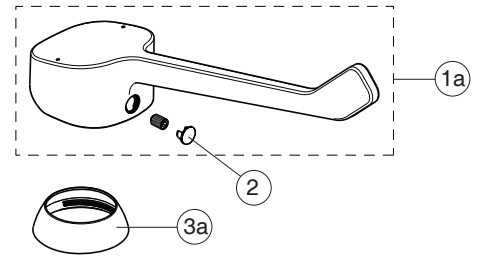

BD218AA

For XX:
 AA=chrome
 XG=silk black

Pos.	Signify	Spare parts-Nr.	Quantity	Pos.	Signify	Spare parts-Nr.	Quantity
1	Lever,w/logo	B961716XX	1 Set	10b	Click waste slotted	S8803XX	1 Pcs.
1a	Lever,w/logo-clinic	B961719XX	1 Set		Click waste plastic	B961705XX	1 Pcs.
2	Cap decorative	B960473XX	1 Pcs.	11	Pull-up rod-compl.	B961119AA	1 Set
3	Rosette M38x1.5	B961438XX	1 Pcs.				
3a	Rosette M38x1.5	B961373XX	1 Pcs.				
4	Screw M41x1.5/M38x1.5	B961374NU	1 Set				
5	Hot limit stop	A861181NU	1 Pcs.				
6	Cartridge Ø38mm	A861156NU*	1 Pcs.				
7	O-Ring Ø38x2.5	E960059NU*	1 Set				
8	Perlator M24x1-A - 5l/min	B961383XX	1 Pcs.				
8a	Casc.perlator M24x1-A	A960321XX**	1 Pcs.				
9	Connecting set	A964520NU	1 Set				
10	Pop-up waste-plastic	B964550XX	1 Pcs.				
10a	Pop-up drain ass.	A962991XX	1 Pcs.				

** for BD269AA

*Universal set (not all parts needed)

09.2023

CERAPLAN

Ideal Standard

Produced from: Aug.2022

BD209XX
BD210AA
BD212AA
BD214XX
BD216AA
BD269AA

without pop-up waste:
 BD209XX
with pop-up waste-plastic:
 BD212AA
with pop-up waste-abs/mess:
 BD214XX ; BD269AA
with click waste:
 BD216AA
with beaded chain:
 BD210AA

BD218AA

For XX:
 AA=chrome
 XG=silk black

Pos.	Signify	Spare parts-Nr.	Quantity	Pos.	Signify	Spare parts-Nr.	Quantity
1	Lever,w/logo	B961716XX	1 Set	10b	Click waste slotted	S8803XX	1 Pcs.
1a	Lever,w/logo-clinic	B961719XX	1 Set		Click waste plastic	B961705XX	1 Pcs.
2	Cap decorative	B960473XX	1 Pcs.	11	Pull-up rod-compl.	B960900AA	1 Set
3	Rosette M38x1.5	B961438XX	1 Pcs.				
3a	Rosette M38x1.5	B961373XX	1 Pcs.				
4	Screw M41x1.5/M38x1.5	B961374NU	1 Set				
5	Hot limit stop	A861181NU	1 Pcs.				
6	Cartridge Ø38mm	A861156NU*	1 Pcs.				
7	O-Ring Ø38x2.5	E960059NU*	1 Set				
8	Perlator M24x1-A - 5l/min	B961383XX	1 Pcs.				
8a	Casc. perlator M24x1-A	A960321XX**	1 Pcs.				
9	Connecting set	A964520NU	1 Set				
10	Pop-up waste-plastic	B964550XX	1 Pcs.				
10a	Pop-up drain ass.	A962991XX	1 Pcs.				