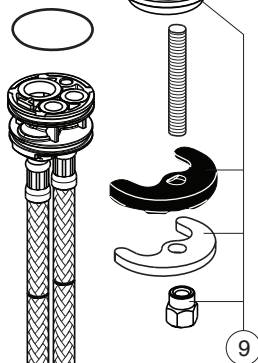

BD218AA

For XX:
 AA=chrome
 XG=silk black

Pos.	Signify	Spare parts-Nr.	Quantity	Pos.	Signify	Spare parts-Nr.	Quantity
1	Lever,w/logo	B961716XX	1 Set	10b	Click waste slotted	S8803XX	1 Pcs.
1a	Lever,w/logo-clinic	B961719XX	1 Set		Click waste plastic	B961705XX	1 Pcs.
2	Cap decorative	B960473XX	1 Pcs.	11	Pull-up rod-compl.	B961119AA	1 Set
3	Rosette M38x1.5	B961438XX	1 Pcs.				
3a	Rosette M38x1.5	B961373XX	1 Pcs.				
4	Screw M41x1.5/M38x1.5	B961374NU	1 Set				
5	Hot limit stop	A861181NU	1 Pcs.				
6	Cartridge Ø38mm	A861156NU*	1 Pcs.				
7	O-Ring Ø38x2.5	E960059NU*	1 Set				
8	Perlator M24x1-A - 5l/min	B961383XX	1 Pcs.				
8a	Casc.perlator M24x1-A	A960321XX**	1 Pcs.				
9	Connecting set	A964520NU	1 Set				
10	Pop-up waste-plastic	B964550XX	1 Pcs.				
10a	Pop-up drain ass.	A962991XX	1 Pcs.				

** for BD269AA

*Universal set (not all parts needed)

09.2023

CERAPLAN

Ideal Standard

Produced from: Aug.2022

BD209XX
BD210AA
BD212AA
BD214XX
BD216AA
BD269AA

without pop-up waste:
 BD209XX
with pop-up waste-plastic:
 BD212AA
with pop-up waste-abs/mess:
 BD214XX ; BD269AA
with click waste:
 BD216AA
with beaded chain:
 BD210AA

BD218AA

For XX:
 AA=chrome
 XG=silk black

Pos.	Signify	Spare parts-Nr.	Quantity	Pos.	Signify	Spare parts-Nr.	Quantity
1	Lever,w/logo	B961716XX	1 Set	10b	Click waste slotted	S8803XX	1 Pcs.
1a	Lever,w/logo-clinic	B961719XX	1 Set		Click waste plastic	B961705XX	1 Pcs.
2	Cap decorative	B960473XX	1 Pcs.	11	Pull-up rod-compl.	B960900AA	1 Set
3	Rosette M38x1.5	B961438XX	1 Pcs.				
3a	Rosette M38x1.5	B961373XX	1 Pcs.				
4	Screw M41x1.5/M38x1.5	B961374NU	1 Set				
5	Hot limit stop	A861181NU	1 Pcs.				
6	Cartridge Ø38mm	A861156NU*	1 Pcs.				
7	O-Ring Ø38x2.5	E960059NU*	1 Set				
8	Perlator M24x1-A - 5l/min	B961383XX	1 Pcs.				
8a	Casc. perlator M24x1-A	A960321XX**	1 Pcs.				
9	Connecting set	A964520NU	1 Set				
10	Pop-up waste-plastic	B964550XX	1 Pcs.				
10a	Pop-up drain ass.	A962991XX	1 Pcs.				