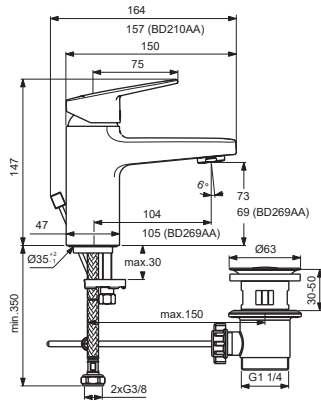

Ideal Standard

Produced from: June 2024

CERAPLAN

BD209XX
BD210AA
BD212AA
BD214XX
BD216AA
BD269AA

without pop-up waste:
BD209XX
with pop-up waste-plastic:
BD212AA
with pop-up waste-abs/mess:
BD214XX ; BD269AA
with click waste:
BD216AA
with beaded chain:
BD210AA