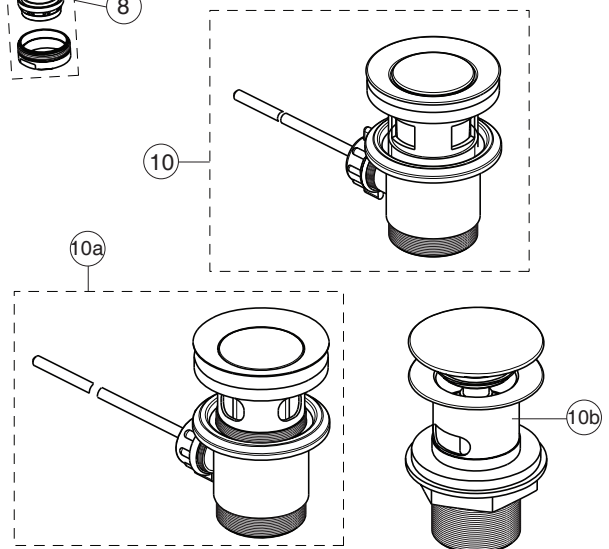

BD218AA

For XX:
 AA=chrome
 XG=silk black

Pos.	Signify	Spare parts-Nr.	Quantity	Pos.	Signify	Spare parts-Nr.	Quantity
1	Lever,w/logo	B961716XX	1 Set	10b	Click waste slotted	S8803XX	1 Pcs.
1a	Lever,w/logo-clinic	B961719XX	1 Set		Click waste plastic	B961705XX	1 Pcs.
2	Cap decorative	B960473XX	1 Pcs.	11	Pull-up rod-compl.	B961119AA	1 Set
3	Rosette M38x1.5	B961438XX	1 Pcs.				
3a	Rosette M38x1.5	B961373XX	1 Pcs.				
4	Screw M41x1.5/M38x1.5	B961374NU	1 Set				
5	Hot limit stop	A861181NU	1 Pcs.				
6	Cartridge Ø38mm	A861156NU*	1 Pcs.				
7	O-Ring Ø38x2.5	E960059NU*	1 Set				
8	Perlator M24x1-A - 5l/min	B961383XX	1 Pcs.				
8a	Casc.perlator M24x1-A	A960321XX**	1 Pcs.				
9	Connecting set	A964520NU	1 Set				
10	Pop-up waste-plastic	B964550XX	1 Pcs.				
10a	Pop-up drain ass.	A962991XX	1 Pcs.				

BD218AA

For XX:
 AA=chrome
 XG=silk black

Pos.	Signify	Spare parts-Nr.	Quantity	Pos.	Signify	Spare parts-Nr.	Quantity
1	Lever,w/logo	B961716XX	1 Set	10b	Click waste slotted	S8803XX	1 Pcs.
1a	Lever,w/logo-clinic	B961719XX	1 Set		Click waste plastic	B961705XX	1 Pcs.
2	Cap decorative	B960473XX	1 Pcs.	11	Pull-up rod-compl.	B960900AA	1 Set
3	Rosette M38x1.5	B961438XX	1 Pcs.				
3a	Rosette M38x1.5	B961373XX	1 Pcs.				
4	Screw M41x1.5/M38x1.5	B961374NU	1 Set				
5	Hot limit stop	A861181NU	1 Pcs.				
6	Cartridge Ø38mm	A861156NU*	1 Pcs.				
7	O-Ring Ø38x2.5	E960059NU*	1 Set				
8	Perlator M24x1-A - 5l/min	B961383XX	1 Pcs.				
8a	Casc. perlator M24x1-A	A960321XX**	1 Pcs.				
9	Connecting set	A964520NU	1 Set				
10	Pop-up waste-plastic	B964550XX	1 Pcs.				
10a	Pop-up drain ass.	A962991XX	1 Pcs.				