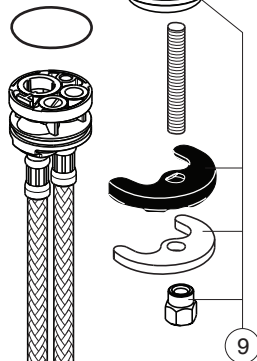

BD218AA

For XX:
 AA=chrome
 XG=silk black

Pos.	Signify	Spare parts-Nr.	Quantity	Pos.	Signify	Spare parts-Nr.	Quantity
1	Lever,w/logo	B961716XX	1 Set	10a	Pop-up waste-abs/mess	B960853 XX**	1 Pcs.
1a	Lever,w/logo-clinic	B961719XX	1 Set	10b	Click waste slotted	S8803XX	1 Pcs.
2	Cap decorative	B960473XX	1 Pcs.		Click waste plastic	B961705XX	1 Pcs.
3	Rosette M38x1.5	B961438XX	1 Pcs.	11	Pull-up rod-compl.	B961119AA	1 Set
3a	Rosette M38x1.5	B961373XX	1 Pcs.				
4	Screw M41x1.5/M38x1.5	B961374NU	1 Set				
5	Hot limit stop	A861181NU	1 Pcs.				
6	Cartridge Ø38mm	B961491NU*	1 Pcs.				
7	O-Ring Ø38x2.5	E960059NU*	1 Set				
8	Perlator M24x1-A - 5l/min	B961383XX	1 Pcs. (for BD209XX ; BD214XX)				
	Perlator M24x1-3.8 L/min	B961946AA	1 Pcs. (for BD210AA ; BD212AA ; BD216AA)				
8a	Casc.perlator M24x1-A	A960321XX	1 Pcs. (for BD269AA)				
9	Connecting set	A964520NU	1 Set				
10	Pop-up waste-plastic	B964550XX	1 Pcs. (for BD212AA)				

BD218AA

For XX:
 AA=chrome
 XG=silk black

Pos.	Signify	Spare parts-Nr.	Quantity	Pos.	Signify	Spare parts-Nr.	Quantity
1	Lever,w/logo	B961716XX	1 Set	10b	Click waste slotted	S8803XX	1 Pcs.
1a	Lever,w/logo-clinic	B961719XX	1 Set		Click waste plastic	B961705XX	1 Pcs.
2	Cap decorative	B960473XX	1 Pcs.	11	Pull-up rod-compl.	B961119AA	1 Set
3	Rosette M38x1.5	B961438XX	1 Pcs.				
3a	Rosette M38x1.5	B961373XX	1 Pcs.				
4	Screw M41x1.5/M38x1.5	B961374NU	1 Set				
5	Hot limit stop	A861181NU	1 Pcs.				
6	Cartridge Ø38mm	A861156NU*	1 Pcs.				
7	O-Ring Ø38x2.5	E960059NU*	1 Set				
8	Perlator M24x1-A - 5l/min	B961383XX	1 Pcs.				
8a	Casc.perlator M24x1-A	A960321XX**	1 Pcs.				
9	Connecting set	A964520NU	1 Set				
10	Pop-up waste-plastic	B964550XX	1 Pcs.				
10a	Pop-up drain ass.	A962991XX	1 Pcs.				