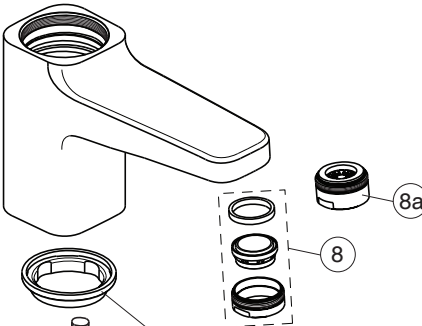

BD218AA

For XX:
 AA=chrome
 XG=silk black

Pos.	Signify	Spare parts-Nr.	Quantity	Pos.	Signify	Spare parts-Nr.	Quantity
1	Lever,w/logo	B961716XX	1 Set	10a	Pop-up waste-abs/mess	B960853 XX**	1 Pcs.
1a	Lever,w/logo-clinic	B961719XX	1 Set	10b	Click waste slotted	S8803XX	1 Pcs.
2	Cap decorative	B960473XX	1 Pcs.		Click waste plastic	B961705XX	1 Pcs.
3	Rosette M38x1.5	B961438XX	1 Pcs.	11	Pull-up rod-compl.	B961119AA	1 Set
3a	Rosette M38x1.5	B961373XX	1 Pcs.				
4	Screw M41x1.5/M38x1.5	B961374NU	1 Set				
5	Hot limit stop	A861181NU	1 Pcs.				
6	Cartridge Ø38mm	B961491NU*	1 Pcs.				
7	O-Ring Ø38x2.5	E960059NU*	1 Set				
8	Perlator M24x1-A - 5l/min	B961383XX	1 Pcs. (for BD209XX ; BD214XX)				
	Perlator M24x1-3.8 L/min	B961946AA	1 Pcs. (for BD210AA ; BD212AA ; BD216AA)				
8a	Casc.perlator M24x1-A	A960321XX	1 Pcs. (for BD269AA)				
9	Connecting set	A964520NU	1 Set				
10	Pop-up waste-plastic	B964550XX	1 Pcs. (for BD212AA)				

BD218AA

For XX:
 AA=chrome
 XG=silk black

Pos.	Signify	Spare parts-Nr.	Quantity	Pos.	Signify	Spare parts-Nr.	Quantity
1	Lever,w/logo	B961716XX	1 Set	10b	Click waste slotted	S8803XX	1 Pcs.
1a	Lever,w/logo-clinic	B961719XX	1 Set		Click waste plastic	B961705XX	1 Pcs.
2	Cap decorative	B960473XX	1 Pcs.	11	Pull-up rod-compl.	B961119AA	1 Set
3	Rosette M38x1.5	B961438XX	1 Pcs.				
3a	Rosette M38x1.5	B961373XX	1 Pcs.				
4	Screw M41x1.5/M38x1.5	B961374NU	1 Set				
5	Hot limit stop	A861181NU	1 Pcs.				
6	Cartridge Ø38mm	A861156NU*	1 Pcs.				
7	O-Ring Ø38x2.5	E960059NU*	1 Set				
8	Perlator M24x1-A - 5l/min	B961383XX	1 Pcs.				
8a	Casc.perlator M24x1-A	A960321XX**	1 Pcs.				
9	Connecting set	A964520NU	1 Set				
10	Pop-up waste-plastic	B964550XX	1 Pcs.				
10a	Pop-up drain ass.	A962991XX	1 Pcs.				