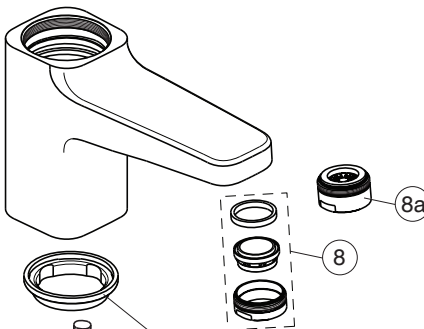

BD218AA

For XX:
 AA=chrome
 XG=silk black

Pos.	Signify	Spare parts-Nr.	Quantity	Pos.	Signify	Spare parts-Nr.	Quantity
1	Lever,w/logo	B961716XX	1 Set	10b	Click waste slotted	S8803XX	1 Pcs.
1a	Lever,w/logo-clinic	B961719XX	1 Set		Click waste plastic	B961705XX	1 Pcs.
2	Cap decorative	B960473XX	1 Pcs.	11	Pull-up rod-compl.	B961119AA	1 Set
3	Rosette M38x1.5	B961438XX	1 Pcs.				
3a	Rosette M38x1.5	B961373XX	1 Pcs.				
4	Screw M41x1.5/M38x1.5	B961374NU	1 Set				
5	Hot limit stop	A861181NU	1 Pcs.				
6	Cartridge Ø38mm	A861156NU*	1 Pcs.				
7	O-Ring Ø38x2.5	E960059NU*	1 Set				
8	Perlator M24x1-A - 5l/min	B961383XX	1 Pcs.				
8a	Casc.perlator M24x1-A	A960321XX**	1 Pcs.				
9	Connecting set	A964520NU	1 Set				
10	Pop-up waste-plastic	B964550XX	1 Pcs.				
10a	Pop-up drain ass.	A962991XX	1 Pcs.				

** for BD269AA

*Universal set (not all parts needed)

09.2023

CERAPLAN

Ideal Standard

Produced from: Aug.2022

BD209XX
BD210AA
BD212AA
BD214XX
BD216AA
BD269AA

without pop-up waste:
 BD209XX
with pop-up waste-plastic:
 BD212AA
with pop-up waste-abs/mess:
 BD214XX ; BD269AA
with click waste:
 BD216AA
with beaded chain:
 BD210AA

BD218AA

For XX:
 AA=chrome
 XG=silk black

Pos.	Signify	Spare parts-Nr.	Quantity	Pos.	Signify	Spare parts-Nr.	Quantity
1	Lever,w/logo	B961716XX	1 Set	10b	Click waste slotted	S8803XX	1 Pcs.
1a	Lever,w/logo-clinic	B961719XX	1 Set		Click waste plastic	B961705XX	1 Pcs.
2	Cap decorative	B960473XX	1 Pcs.	11	Pull-up rod-compl.	B960900AA	1 Set
3	Rosette M38x1.5	B961438XX	1 Pcs.				
3a	Rosette M38x1.5	B961373XX	1 Pcs.				
4	Screw M41x1.5/M38x1.5	B961374NU	1 Set				
5	Hot limit stop	A861181NU	1 Pcs.				
6	Cartridge Ø38mm	A861156NU*	1 Pcs.				
7	O-Ring Ø38x2.5	E960059NU*	1 Set				
8	Perlator M24x1-A - 5l/min	B961383XX	1 Pcs.				
8a	Casc. perlator M24x1-A	A960321XX**	1 Pcs.				
9	Connecting set	A964520NU	1 Set				
10	Pop-up waste-plastic	B964550XX	1 Pcs.				
10a	Pop-up drain ass.	A962991XX	1 Pcs.				