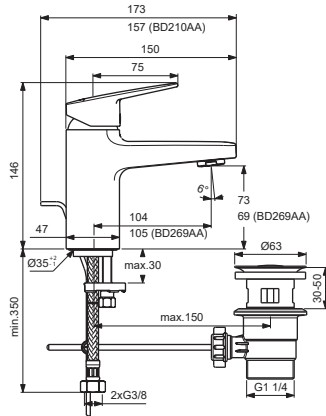

BD218AA

For XX:
 AA=chrome
 XG=silk black

Pos.	Signify	Spare parts-Nr.	Quantity	Pos.	Signify	Spare parts-Nr.	Quantity
1	Lever,w/logo	B961716XX	1 Set	10b	Click waste slotted	S8803XX	1 Pcs.
1a	Lever,w/logo-clinic	B961719XX	1 Set		Click waste plastic	B961705XX	1 Pcs.
2	Cap decorative	B960473XX	1 Pcs.	11	Pull-up rod-compl.	B961119AA	1 Set
3	Rosette M38x1.5	B961438XX	1 Pcs.				
3a	Rosette M38x1.5	B961373XX	1 Pcs.				
4	Screw M41x1.5/M38x1.5	B961374NU	1 Set				
5	Hot limit stop	A861181NU	1 Pcs.				
6	Cartridge Ø38mm	A861156NU*	1 Pcs.				
7	O-Ring Ø38x2.5	E960059NU*	1 Set				
8	Perlator M24x1-A - 5l/min	B961383XX	1 Pcs.				
8a	Casc.perlator M24x1-A	A960321XX**	1 Pcs.				
9	Connecting set	A964520NU	1 Set				
10	Pop-up waste-plastic	B964550XX	1 Pcs.				
10a	Pop-up drain ass.	A962991XX	1 Pcs.				

** for BD269AA

*Universal set (not all parts needed)

09.2023

CERAPLAN

Ideal Standard

Produced from: Aug.2022

BD209XX
BD210AA
BD212AA
BD214XX
BD216AA
BD269AA

without pop-up waste:
 BD209XX
with pop-up waste-plastic:
 BD212AA
with pop-up waste-abs/mess:
 BD214XX ; BD269AA
with click waste:
 BD216AA
with beaded chain:
 BD210AA

BD218AA

For XX:
 AA=chrome
 XG=silk black

Pos.	Signify	Spare parts-Nr.	Quantity	Pos.	Signify	Spare parts-Nr.	Quantity
1	Lever,w/logo	B961716XX	1 Set	10b	Click waste slotted	S8803XX	1 Pcs.
1a	Lever,w/logo-clinic	B961719XX	1 Set		Click waste plastic	B961705XX	1 Pcs.
2	Cap decorative	B960473XX	1 Pcs.	11	Pull-up rod-compl.	B960900AA	1 Set
3	Rosette M38x1.5	B961438XX	1 Pcs.				
3a	Rosette M38x1.5	B961373XX	1 Pcs.				
4	Screw M41x1.5/M38x1.5	B961374NU	1 Set				
5	Hot limit stop	A861181NU	1 Pcs.				
6	Cartridge Ø38mm	A861156NU*	1 Pcs.				
7	O-Ring Ø38x2.5	E960059NU*	1 Set				
8	Perlator M24x1-A - 5l/min	B961383XX	1 Pcs.				
8a	Casc. perlator M24x1-A	A960321XX**	1 Pcs.				
9	Connecting set	A964520NU	1 Set				
10	Pop-up waste-plastic	B964550XX	1 Pcs.				
10a	Pop-up drain ass.	A962991XX	1 Pcs.				