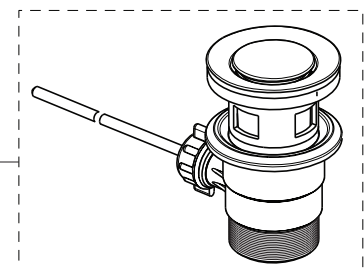

BD218AA

For XX:
 AA=chrome
 XG=silk black

Pos.	Signify	Spare parts-Nr.	Quantity	Pos.	Signify	Spare parts-Nr.	Quantity
1	Lever,w/logo	B961716XX	1 Set	10b	Click waste slotted	S8803XX	1 Pcs.
1a	Lever,w/logo-clinic	B961719XX	1 Set		Click waste plastic	B961705XX	1 Pcs.
2	Cap decorative	B960473XX	1 Pcs.	11	Pull-up rod-compl.	B961119AA	1 Set
3	Rosette M38x1.5	B961438XX	1 Pcs.				
3a	Rosette M38x1.5	B961373XX	1 Pcs.				
4	Screw M41x1.5/M38x1.5	B961374NU	1 Set				
5	Hot limit stop	A861181NU	1 Pcs.				
6	Cartridge Ø38mm	A861156NU*	1 Pcs.				
7	O-Ring Ø38x2.5	E960059NU*	1 Set				
8	Perlator M24x1-A - 5l/min	B961383XX	1 Pcs.				
8a	Casc.perlator M24x1-A	A960321XX**	1 Pcs.				
9	Connecting set	A964520NU	1 Set				
10	Pop-up waste-plastic	B964550XX	1 Pcs.				
10a	Pop-up drain ass.	A962991XX	1 Pcs.				

** for BD269AA

*Universal set (not all parts needed)

09.2023

CERAPLAN

Ideal Standard

Produced from: Aug.2022

BD209XX
BD210AA
BD212AA
BD214XX
BD216AA
BD269AA

without pop-up waste:
 BD209XX
with pop-up waste-plastic:
 BD212AA
with pop-up waste-abs/mess:
 BD214XX ; BD269AA
with click waste:
 BD216AA
with beaded chain:
 BD210AA

BD218AA

For XX:
 AA=chrome
 XG=silk black

Pos.	Signify	Spare parts-Nr.	Quantity	Pos.	Signify	Spare parts-Nr.	Quantity
1	Lever,w/logo	B961716XX	1 Set	10b	Click waste slotted	S8803XX	1 Pcs.
1a	Lever,w/logo-clinic	B961719XX	1 Set		Click waste plastic	B961705XX	1 Pcs.
2	Cap decorative	B960473XX	1 Pcs.	11	Pull-up rod-compl.	B960900AA	1 Set
3	Rosette M38x1.5	B961438XX	1 Pcs.				
3a	Rosette M38x1.5	B961373XX	1 Pcs.				
4	Screw M41x1.5/M38x1.5	B961374NU	1 Set				
5	Hot limit stop	A861181NU	1 Pcs.				
6	Cartridge Ø38mm	A861156NU*	1 Pcs.				
7	O-Ring Ø38x2.5	E960059NU*	1 Set				
8	Perlator M24x1-A - 5l/min	B961383XX	1 Pcs.				
8a	Casc. perlator M24x1-A	A960321XX**	1 Pcs.				
9	Connecting set	A964520NU	1 Set				
10	Pop-up waste-plastic	B964550XX	1 Pcs.				
10a	Pop-up drain ass.	A962991XX	1 Pcs.				