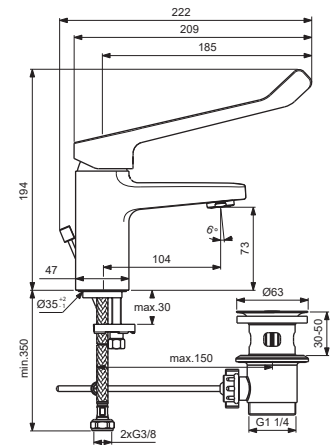

BD218AA

For XX:
 AA=chrome
 XG=silk black

Pos.	Signify	Spare parts-Nr.	Quantity	Pos.	Signify	Spare parts-Nr.	Quantity
1	Lever,w/logo	B961716XX	1 Set	10a	Pop-up waste-abs/mess	B960853 XX**	1 Pcs.
1a	Lever,w/logo-clinic	B961719XX	1 Set	10b	Click waste slotted	S8803XX	1 Pcs.
2	Cap decorative	B960473XX	1 Pcs.		Click waste plastic	B961705XX	1 Pcs.
3	Rosette M38x1.5	B961438XX	1 Pcs.	11	Pull-up rod-compl.	B961119AA	1 Set
3a	Rosette M38x1.5	B961373XX	1 Pcs.				
4	Screw M41x1.5/M38x1.5	B961374NU	1 Set				
5	Hot limit stop	A861181NU	1 Pcs.				
6	Cartridge Ø38mm	B961491NU*	1 Pcs.				
7	O-Ring Ø38x2.5	E960059NU*	1 Set				
8	Perlator M24x1-A - 5l/min	B961383XX	1 Pcs. (for BD209XX ; BD214XX)				
	Perlator M24x1-3.8 L/min	B961946AA	1 Pcs. (for BD210AA ; BD212AA ; BD216AA)				
8a	Casc.perlator M24x1-A	A960321XX	1 Pcs. (for BD269AA)				
9	Connecting set	A964520NU	1 Set				
10	Pop-up waste-plastic	B964550XX	1 Pcs. (for BD212AA)				

BD218AA

For XX:
 AA=chrome
 XG=silk black

Pos.	Signify	Spare parts-Nr.	Quantity	Pos.	Signify	Spare parts-Nr.	Quantity
1	Lever,w/logo	B961716XX	1 Set	10b	Click waste slotted	S8803XX	1 Pcs.
1a	Lever,w/logo-clinic	B961719XX	1 Set		Click waste plastic	B961705XX	1 Pcs.
2	Cap decorative	B960473XX	1 Pcs.	11	Pull-up rod-compl.	B961119AA	1 Set
3	Rosette M38x1.5	B961438XX	1 Pcs.				
3a	Rosette M38x1.5	B961373XX	1 Pcs.				
4	Screw M41x1.5/M38x1.5	B961374NU	1 Set				
5	Hot limit stop	A861181NU	1 Pcs.				
6	Cartridge Ø38mm	A861156NU*	1 Pcs.				
7	O-Ring Ø38x2.5	E960059NU*	1 Set				
8	Perlator M24x1-A - 5l/min	B961383XX	1 Pcs.				
8a	Casc.perlator M24x1-A	A960321XX**	1 Pcs.				
9	Connecting set	A964520NU	1 Set				
10	Pop-up waste-plastic	B964550XX	1 Pcs.				
10a	Pop-up drain ass.	A962991XX	1 Pcs.				