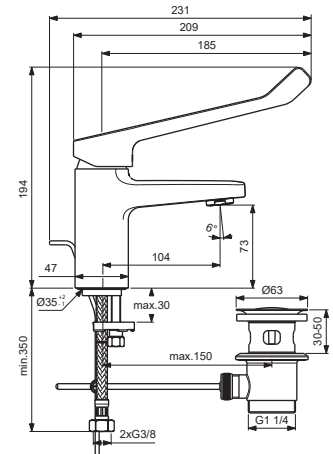

BD218AA

For XX:
 AA=chrome
 XG=silk black

Pos.	Signify	Spare parts-Nr.	Quantity	Pos.	Signify	Spare parts-Nr.	Quantity
1	Lever,w/logo	B961716XX	1 Set	10b	Click waste slotted	S8803XX	1 Pcs.
1a	Lever,w/logo-clinic	B961719XX	1 Set		Click waste plastic	B961705XX	1 Pcs.
2	Cap decorative	B960473XX	1 Pcs.	11	Pull-up rod-compl.	B961119AA	1 Set
3	Rosette M38x1.5	B961438XX	1 Pcs.				
3a	Rosette M38x1.5	B961373XX	1 Pcs.				
4	Screw M41x1.5/M38x1.5	B961374NU	1 Set				
5	Hot limit stop	A861181NU	1 Pcs.				
6	Cartridge Ø38mm	A861156NU*	1 Pcs.				
7	O-Ring Ø38x2.5	E960059NU*	1 Set				
8	Perlator M24x1-A - 5l/min	B961383XX	1 Pcs.				
8a	Casc.perlator M24x1-A	A960321XX**	1 Pcs.				
9	Connecting set	A964520NU	1 Set				
10	Pop-up waste-plastic	B964550XX	1 Pcs.				
10a	Pop-up drain ass.	A962991XX	1 Pcs.				

** for BD269AA

*Universal set (not all parts needed)

09.2023

CERAPLAN

Ideal Standard

Produced from: Aug.2022

BD209XX
BD210AA
BD212AA
BD214XX
BD216AA
BD269AA

without pop-up waste:
 BD209XX
with pop-up waste-plastic:
 BD212AA
with pop-up waste-abs/mess:
 BD214XX ; BD269AA
with click waste:
 BD216AA
with beaded chain:
 BD210AA

BD218AA

For XX:
 AA=chrome
 XG=silk black

Pos.	Signify	Spare parts-Nr.	Quantity	Pos.	Signify	Spare parts-Nr.	Quantity
1	Lever,w/logo	B961716XX	1 Set	10b	Click waste slotted	S8803XX	1 Pcs.
1a	Lever,w/logo-clinic	B961719XX	1 Set		Click waste plastic	B961705XX	1 Pcs.
2	Cap decorative	B960473XX	1 Pcs.	11	Pull-up rod-compl.	B960900AA	1 Set
3	Rosette M38x1.5	B961438XX	1 Pcs.				
3a	Rosette M38x1.5	B961373XX	1 Pcs.				
4	Screw M41x1.5/M38x1.5	B961374NU	1 Set				
5	Hot limit stop	A861181NU	1 Pcs.				
6	Cartridge Ø38mm	A861156NU*	1 Pcs.				
7	O-Ring Ø38x2.5	E960059NU*	1 Set				
8	Perlator M24x1-A - 5l/min	B961383XX	1 Pcs.				
8a	Casc. perlator M24x1-A	A960321XX**	1 Pcs.				
9	Connecting set	A964520NU	1 Set				
10	Pop-up waste-plastic	B964550XX	1 Pcs.				
10a	Pop-up drain ass.	A962991XX	1 Pcs.				