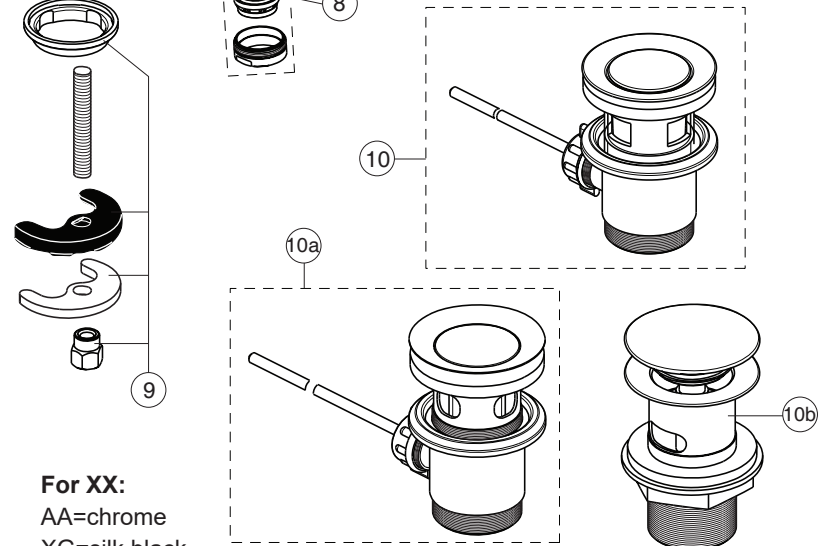

BD218AA

For XX:
 AA=chrome
 XG=silk black

Pos.	Signify	Spare parts-Nr.	Quantity	Pos.	Signify	Spare parts-Nr.	Quantity
1	Lever,w/logo	B961716XX	1 Set	10a	Pop-up waste-abs/mess	B960853 XX**	1 Pcs.
1a	Lever,w/logo-clinic	B961719XX	1 Set	10b	Click waste slotted	S8803XX	1 Pcs.
2	Cap decorative	B960473XX	1 Pcs.		Click waste plastic	B961705XX	1 Pcs.
3	Rosette M38x1.5	B961438XX	1 Pcs.	11	Pull-up rod-compl.	B961119AA	1 Set
3a	Rosette M38x1.5	B961373XX	1 Pcs.				
4	Screw M41x1.5/M38x1.5	B961374NU	1 Set				
5	Hot limit stop	A861181NU	1 Pcs.				
6	Cartridge Ø38mm	B961491NU*	1 Pcs.				
7	O-Ring Ø38x2.5	E960059NU*	1 Set				
8	Perlator M24x1-A - 5l/min	B961383XX	1 Pcs. (for BD209XX ; BD214XX)				
	Perlator M24x1-3.8 L/min	B961946AA	1 Pcs. (for BD210AA ; BD212AA ; BD216AA)				
8a	Casc.perlator M24x1-A	A960321XX	1 Pcs. (for BD269AA)				
9	Connecting set	A964520NU	1 Set				
10	Pop-up waste-plastic	B964550XX	1 Pcs. (for BD212AA)				

BD218AA

For XX:
 AA=chrome
 XG=silk black

Pos.	Signify	Spare parts-Nr.	Quantity	Pos.	Signify	Spare parts-Nr.	Quantity
1	Lever,w/logo	B961716XX	1 Set	10b	Click waste slotted	S8803XX	1 Pcs.
1a	Lever,w/logo-clinic	B961719XX	1 Set		Click waste plastic	B961705XX	1 Pcs.
2	Cap decorative	B960473XX	1 Pcs.	11	Pull-up rod-compl.	B961119AA	1 Set
3	Rosette M38x1.5	B961438XX	1 Pcs.				
3a	Rosette M38x1.5	B961373XX	1 Pcs.				
4	Screw M41x1.5/M38x1.5	B961374NU	1 Set				
5	Hot limit stop	A861181NU	1 Pcs.				
6	Cartridge Ø38mm	A861156NU*	1 Pcs.				
7	O-Ring Ø38x2.5	E960059NU*	1 Set				
8	Perlator M24x1-A - 5l/min	B961383XX	1 Pcs.				
8a	Casc.perlator M24x1-A	A960321XX**	1 Pcs.				
9	Connecting set	A964520NU	1 Set				
10	Pop-up waste-plastic	B964550XX	1 Pcs.				
10a	Pop-up drain ass.	A962991XX	1 Pcs.				