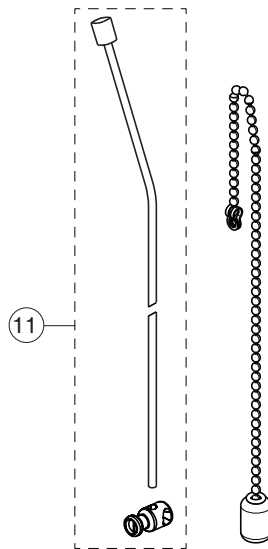

BD218AA

For XX:
 AA=chrome
 XG=silk black

Pos.	Signify	Spare parts-Nr.	Quantity	Pos.	Signify	Spare parts-Nr.	Quantity
1	Lever,w/logo	B961716XX	1 Set	10b	Click waste slotted	S8803XX	1 Pcs.
1a	Lever,w/logo-clinic	B961719XX	1 Set		Click waste plastic	B961705XX	1 Pcs.
2	Cap decorative	B960473XX	1 Pcs.	11	Pull-up rod-compl.	B961119AA	1 Set
3	Rosette M38x1.5	B961438XX	1 Pcs.				
3a	Rosette M38x1.5	B961373XX	1 Pcs.				
4	Screw M41x1.5/M38x1.5	B961374NU	1 Set				
5	Hot limit stop	A861181NU	1 Pcs.				
6	Cartridge Ø38mm	A861156NU*	1 Pcs.				
7	O-Ring Ø38x2.5	E960059NU*	1 Set				
8	Perlator M24x1-A - 5l/min	B961383XX	1 Pcs.				
8a	Casc.perlator M24x1-A	A960321XX**	1 Pcs.				
9	Connecting set	A964520NU	1 Set				
10	Pop-up waste-plastic	B964550XX	1 Pcs.				
10a	Pop-up drain ass.	A962991XX	1 Pcs.				

BD218AA

For XX:
 AA=chrome
 XG=silk black

Pos.	Signify	Spare parts-Nr.	Quantity	Pos.	Signify	Spare parts-Nr.	Quantity
1	Lever,w/logo	B961716XX	1 Set	10b	Click waste slotted	S8803XX	1 Pcs.
1a	Lever,w/logo-clinic	B961719XX	1 Set		Click waste plastic	B961705XX	1 Pcs.
2	Cap decorative	B960473XX	1 Pcs.	11	Pull-up rod-compl.	B960900AA	1 Set
3	Rosette M38x1.5	B961438XX	1 Pcs.				
3a	Rosette M38x1.5	B961373XX	1 Pcs.				
4	Screw M41x1.5/M38x1.5	B961374NU	1 Set				
5	Hot limit stop	A861181NU	1 Pcs.				
6	Cartridge Ø38mm	A861156NU*	1 Pcs.				
7	O-Ring Ø38x2.5	E960059NU*	1 Set				
8	Perlator M24x1-A - 5l/min	B961383XX	1 Pcs.				
8a	Casc. perlator M24x1-A	A960321XX**	1 Pcs.				
9	Connecting set	A964520NU	1 Set				
10	Pop-up waste-plastic	B964550XX	1 Pcs.				
10a	Pop-up drain ass.	A962991XX	1 Pcs.				