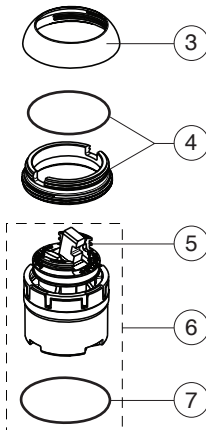

BD218AA

For XX:
 AA=chrome
 XG=silk black

Pos.	Signify	Spare parts-Nr.	Quantity	Pos.	Signify	Spare parts-Nr.	Quantity
1	Lever,w/logo	B961716XX	1 Set	10b	Click waste slotted	S8803XX	1 Pcs.
1a	Lever,w/logo-clinic	B961719XX	1 Set		Click waste plastic	B961705XX	1 Pcs.
2	Cap decorative	B960473XX	1 Pcs.	11	Pull-up rod-compl.	B961119AA	1 Set
3	Rosette M38x1.5	B961438XX	1 Pcs.				
3a	Rosette M38x1.5	B961373XX	1 Pcs.				
4	Screw M41x1.5/M38x1.5	B961374NU	1 Set				
5	Hot limit stop	A861181NU	1 Pcs.				
6	Cartridge Ø38mm	A861156NU*	1 Pcs.				
7	O-Ring Ø38x2.5	E960059NU*	1 Set				
8	Perlator M24x1-A - 5l/min	B961383XX	1 Pcs.				
8a	Casc.perlator M24x1-A	A960321XX**	1 Pcs.				
9	Connecting set	A964520NU	1 Set				
10	Pop-up waste-plastic	B964550XX	1 Pcs.				
10a	Pop-up drain ass.	A962991XX	1 Pcs.				

BD218AA

For XX:
 AA=chrome
 XG=silk black

Pos.	Signify	Spare parts-Nr.	Quantity	Pos.	Signify	Spare parts-Nr.	Quantity
1	Lever,w/logo	B961716XX	1 Set	10b	Click waste slotted	S8803XX	1 Pcs.
1a	Lever,w/logo-clinic	B961719XX	1 Set		Click waste plastic	B961705XX	1 Pcs.
2	Cap decorative	B960473XX	1 Pcs.	11	Pull-up rod-compl.	B960900AA	1 Set
3	Rosette M38x1.5	B961438XX	1 Pcs.				
3a	Rosette M38x1.5	B961373XX	1 Pcs.				
4	Screw M41x1.5/M38x1.5	B961374NU	1 Set				
5	Hot limit stop	A861181NU	1 Pcs.				
6	Cartridge Ø38mm	A861156NU*	1 Pcs.				
7	O-Ring Ø38x2.5	E960059NU*	1 Set				
8	Perlator M24x1-A - 5l/min	B961383XX	1 Pcs.				
8a	Casc. perlator M24x1-A	A960321XX**	1 Pcs.				
9	Connecting set	A964520NU	1 Set				
10	Pop-up waste-plastic	B964550XX	1 Pcs.				
10a	Pop-up drain ass.	A962991XX	1 Pcs.				