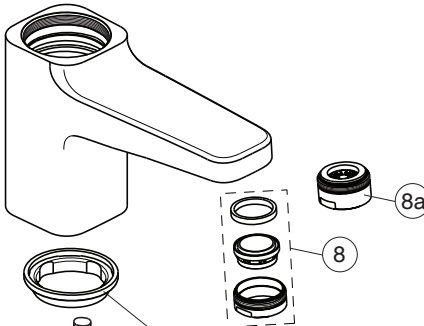

Ideal Standard

Produced from: June 2024

CERAPLAN

BD209XX
BD210AA
BD212AA
BD214XX
BD216AA
BD269AA

without pop-up waste:
 BD209XX
with pop-up waste-plastic:
 BD212AA
with pop-up waste-abs/mess:
 BD214XX ; BD269AA
with click waste:
 BD216AA
with beaded chain:
 BD210AA

BD218AA

For XX:
 AA=chrome
 XG=silk black

Pos.	Signify	Spare parts-Nr.	Quantity	Pos.	Signify	Spare parts-Nr.	Quantity
1	Lever,w/logo	B961716XX	1 Set	10a	Pop-up waste-abs/mess	B960853 XX**	1 Pcs.
1a	Lever,w/logo-clinic	B961719XX	1 Set	10b	Click waste slotted	S8803XX	1 Pcs.
2	Cap decorative	B960473XX	1 Pcs.		Click waste plastic	B961705XX	1 Pcs.
3	Rosette M38x1.5	B961438XX	1 Pcs.	11	Pull-up rod-compl.	B961119AA	1 Set
3a	Rosette M38x1.5	B961373XX	1 Pcs.				
4	Screw M41x1.5/M38x1.5	B961374NU	1 Set				
5	Hot limit stop	A861181NU	1 Pcs.				
6	Cartridge Ø38mm	B961491NU*	1 Pcs.				
7	O-Ring Ø38x2.5	E960059NU*	1 Set				
8	Perlator M24x1-A - 5l/min	B961383XX	1 Pcs. (for BD209XX ; BD214XX)				
	Perlator M24x1-3.8 L/min	B961946AA	1 Pcs. (for BD210AA ; BD212AA ; BD216AA)				
8a	Casc.perlator M24x1-A	A960321XX	1 Pcs. (for BD269AA)				
9	Connecting set	A964520NU	1 Set				
10	Pop-up waste-plastic	B964550XX	1 Pcs. (for BD212AA)				

BD218AA

For XX:
 AA=chrome
 XG=silk black

Pos.	Signify	Spare parts-Nr.	Quantity	Pos.	Signify	Spare parts-Nr.	Quantity
1	Lever,w/logo	B961716XX	1 Set	10b	Click waste slotted	S8803XX	1 Pcs.
1a	Lever,w/logo-clinic	B961719XX	1 Set		Click waste plastic	B961705XX	1 Pcs.
2	Cap decorative	B960473XX	1 Pcs.	11	Pull-up rod-compl.	B961119AA	1 Set
3	Rosette M38x1.5	B961438XX	1 Pcs.				
3a	Rosette M38x1.5	B961373XX	1 Pcs.				
4	Screw M41x1.5/M38x1.5	B961374NU	1 Set				
5	Hot limit stop	A861181NU	1 Pcs.				
6	Cartridge Ø38mm	A861156NU*	1 Pcs.				
7	O-Ring Ø38x2.5	E960059NU*	1 Set				
8	Perlator M24x1-A - 5l/min	B961383XX	1 Pcs.				
8a	Casc.perlator M24x1-A	A960321XX**	1 Pcs.				
9	Connecting set	A964520NU	1 Set				
10	Pop-up waste-plastic	B964550XX	1 Pcs.				
10a	Pop-up drain ass.	A962991XX	1 Pcs.				