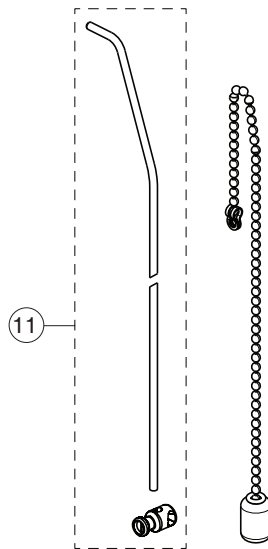

BD218AA

For XX:
 AA=chrome
 XG=silk black

Pos.	Signify	Spare parts-Nr.	Quantity	Pos.	Signify	Spare parts-Nr.	Quantity
1	Lever,w/logo	B961716XX	1 Set	10b	Click waste slotted	S8803XX	1 Pcs.
1a	Lever,w/logo-clinic	B961719XX	1 Set		Click waste plastic	B961705XX	1 Pcs.
2	Cap decorative	B960473XX	1 Pcs.	11	Pull-up rod-compl.	B961119AA	1 Set
3	Rosette M38x1.5	B961438XX	1 Pcs.				
3a	Rosette M38x1.5	B961373XX	1 Pcs.				
4	Screw M41x1.5/M38x1.5	B961374NU	1 Set				
5	Hot limit stop	A861181NU	1 Pcs.				
6	Cartridge Ø38mm	A861156NU*	1 Pcs.				
7	O-Ring Ø38x2.5	E960059NU*	1 Set				
8	Perlator M24x1-A - 5l/min	B961383XX	1 Pcs.				
8a	Casc.perlator M24x1-A	A960321XX**	1 Pcs.				
9	Connecting set	A964520NU	1 Set				
10	Pop-up waste-plastic	B964550XX	1 Pcs.				
10a	Pop-up drain ass.	A962991XX	1 Pcs.				

** for BD269AA

*Universal set (not all parts needed)

09.2023

CERAPLAN

Ideal Standard

Produced from: Aug.2022

BD209XX
BD210AA
BD212AA
BD214XX
BD216AA
BD269AA

without pop-up waste:
 BD209XX
with pop-up waste-plastic:
 BD212AA
with pop-up waste-abs/mess:
 BD214XX ; BD269AA
with click waste:
 BD216AA
with beaded chain:
 BD210AA

BD218AA

For XX:
 AA=chrome
 XG=silk black

Pos.	Signify	Spare parts-Nr.	Quantity	Pos.	Signify	Spare parts-Nr.	Quantity
1	Lever,w/logo	B961716XX	1 Set	10b	Click waste slotted	S8803XX	1 Pcs.
1a	Lever,w/logo-clinic	B961719XX	1 Set		Click waste plastic	B961705XX	1 Pcs.
2	Cap decorative	B960473XX	1 Pcs.	11	Pull-up rod-compl.	B960900AA	1 Set
3	Rosette M38x1.5	B961438XX	1 Pcs.				
3a	Rosette M38x1.5	B961373XX	1 Pcs.				
4	Screw M41x1.5/M38x1.5	B961374NU	1 Set				
5	Hot limit stop	A861181NU	1 Pcs.				
6	Cartridge Ø38mm	A861156NU*	1 Pcs.				
7	O-Ring Ø38x2.5	E960059NU*	1 Set				
8	Perlator M24x1-A - 5l/min	B961383XX	1 Pcs.				
8a	Casc. perlator M24x1-A	A960321XX**	1 Pcs.				
9	Connecting set	A964520NU	1 Set				
10	Pop-up waste-plastic	B964550XX	1 Pcs.				
10a	Pop-up drain ass.	A962991XX	1 Pcs.				