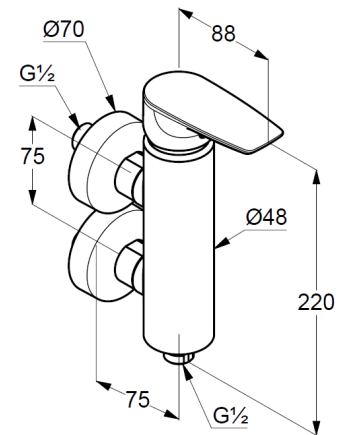

Technische Daten/ Technical Data

KLUDI PURE&SOLID
single lever shower mixer
DN 15

Ref.: 366510575

Finishes:
05 chrome

Product description
Manufacturer KLUDI GmbH & Co. KG
Typ: KLUDI PURE&SOLID
single lever shower mixer
Ref.: 366510575

shower mixer
single lever mixer
vertical wall mounted
solid lever, metal
protected against back flow
shower outlet G1/2
ceramic cartridge with hot water safety device
flow rate at 3 bar 17 l/min.
S-unions G1/2 x G3/4

Produktabbildung/ Product picture

Maßzeichnung/ Dimensional drawing

Durchfluss/ Flow rate