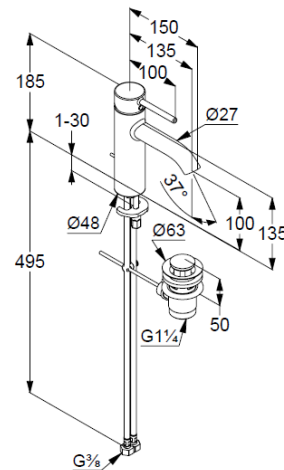

Technische Daten/ Technical Data

KLUDI BOZZ
single lever basin mixer 100
DN 15

Ref.:
382800576

Finishes:
05 chrome

Product description
Manufacturer KLUDI GmbH & Co. KG
Typ: KLUDI BOZZ
single lever basin mixer 100
Ref.: 382800576

basin mixer
single lever mixer
1-hole mounted
solid lever, metal
aerator, S-Pointer M18,5 PCA
ceramic cartridge with hot water safety device
flow rate at 3 bar 5 l/min.
flexible hoses G $\frac{3}{8}$ DVGW approved
rapid installation set
pop up waste G1 $\frac{1}{4}$ metal

Produktabbildung/ Product picture

Maßzeichnung/ Dimensional drawing

Durchfluss/ Flow rate