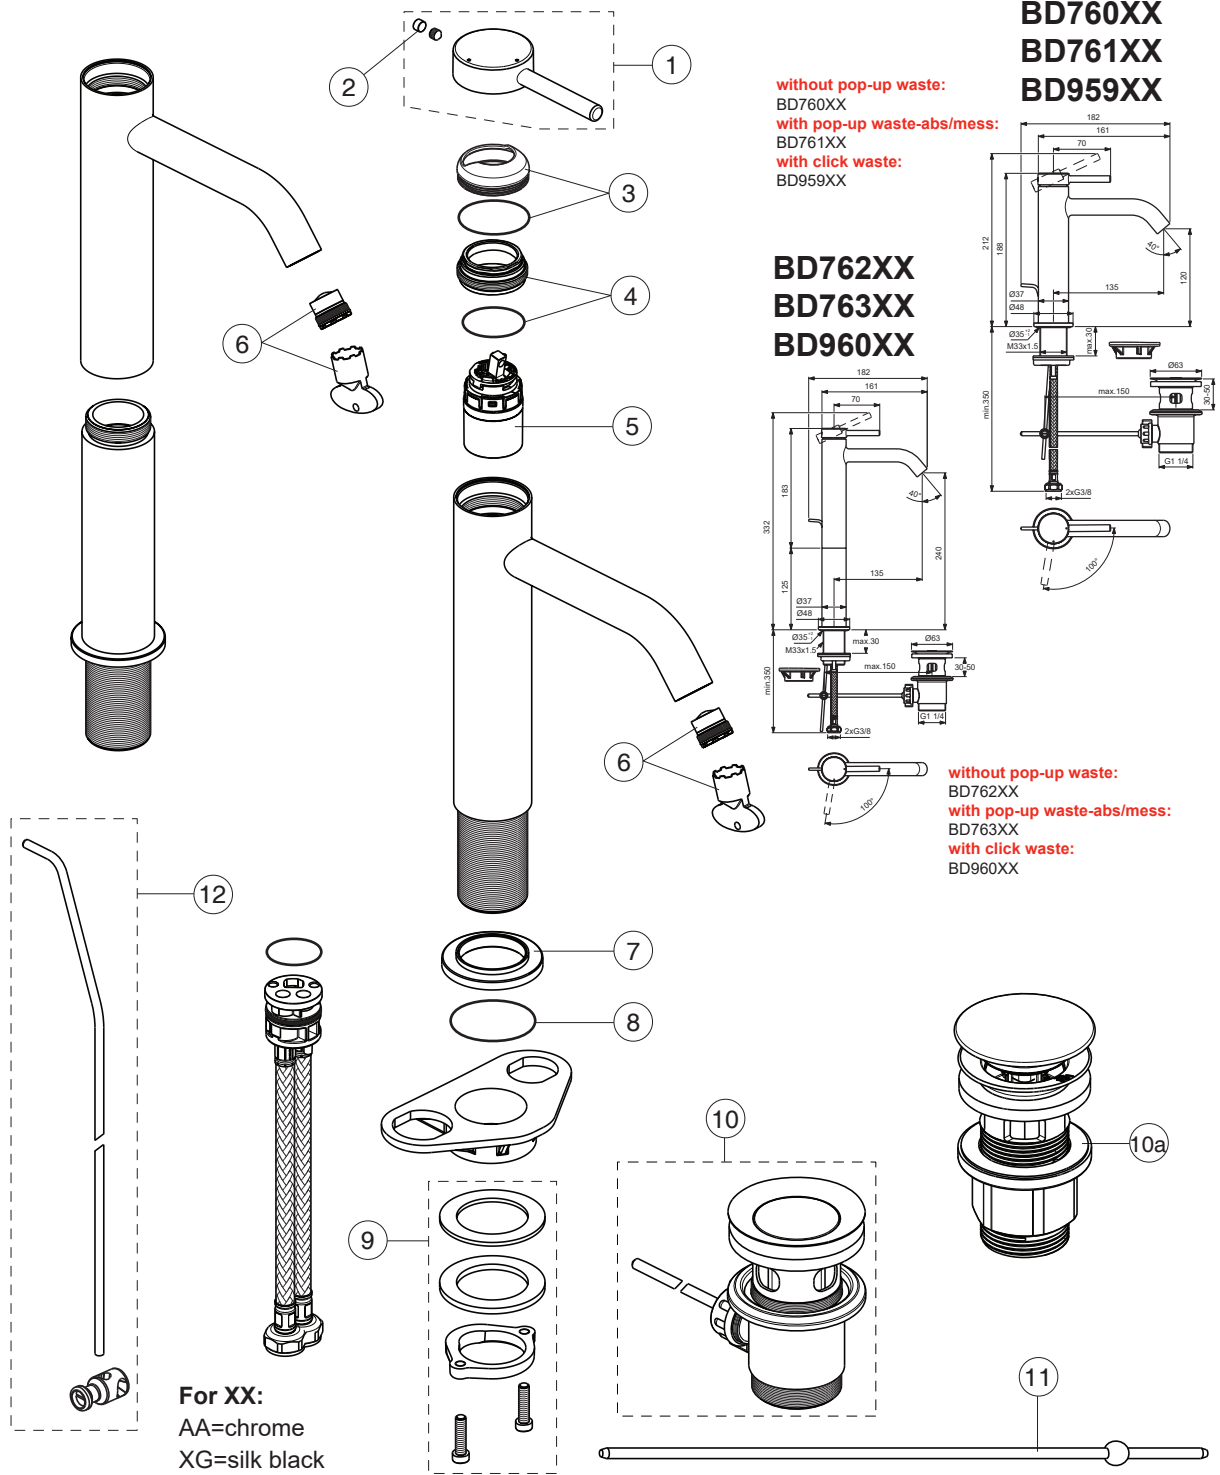

Produced from: Nov.2024

CERALINE NUOVO

Ideal Standard

Pos.	Signify	Spare parts-Nr.	Quantity	Pos.	Signify	Spare parts-Nr.	Quantity
1	Lever	B961918XX	1 Set				
2	Rubber button	A963751XX	1 Pcs.				
3	Rosette	B961915XX	1 Set				
4	Screw M3x1.5	B961916NU	1 Set				
5	Cartridge Ø28mm	B961920NU	1 Set				
6	Aer.cacheM16.5x1-1G	B961901NU	1 Set				
7	Rosette decorative	B961917XX	1 Pcs.				
8	O-Ring Ø37.77x2.62	A962574NU	1 Pcs.				
9	Connecting group	B960255NU	1 Set				
10	Pop-up drain ass.	B960853AA	1 Pcs.				
		A962991XG	1 Pcs.				
10a	Click waste-plastic	B961705XX	1 Pcs.				
11	Waste rod L330mm	A960200AA	1 Pcs.				

Produced from: Oct.2023

CERALINE NUOVO

Ideal Standard

Pos.	Signify	Spare parts-Nr.	Quantity	Pos.	Signify	Spare parts-Nr.	Quantity
1	Lever	B961918XX	1 Set	12	Pull-up rod-compl.	B960900XX	1 Set
2	Rubber button	A963751XX	1 Pcs.				
3	Rosette	B961915XX	1 Set				
4	Screw M33x1.5	B961916NU	1 Set				
5	Cartridge Ø28mm	B961920NU	1 Set				
6	Aer.cacheM16.5x1-1G	B961901NU	1 Set				
7	Rosette decorative	B961917XX	1 Pcs.				
8	O-Ring Ø37.77x2.62	A962574NU	1 Pcs.				
9	Connecting group	B960255NU	1 Set				
10	Pop-up drain ass.	B960853AA	1 Pcs.				
		A962991XG	1 Pcs.				
10a	Click waste-plastic	B961705AA	1 Pcs.				
10b	Click waste-brass	E1482XX	1 Pcs.				
11	Waste rod L330mm	A960200AA	1 Pcs.				