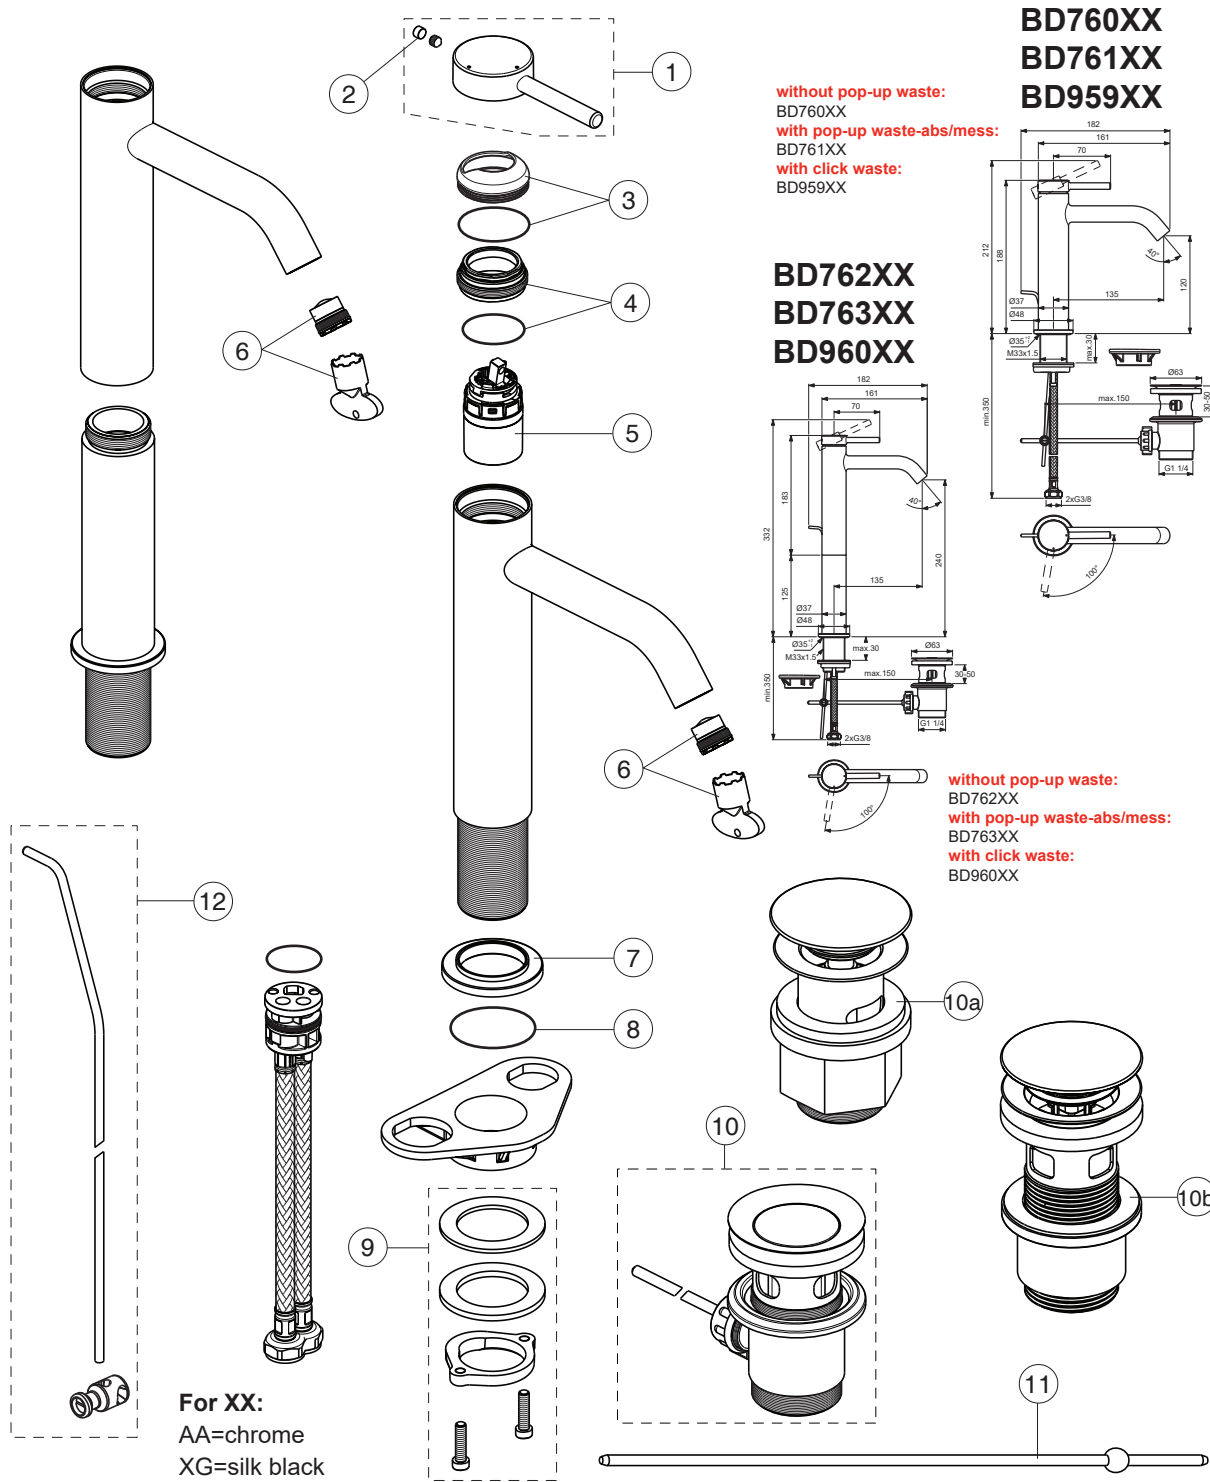

Produced from: Nov.2024

CERALINE NUOVO

Ideal Standard

Pos.	Signify	Spare parts-Nr.	Quantity	Pos.	Signify	Spare parts-Nr.	Quantity
1	Lever	B961918XX	1 Set				
2	Rubber button	A963751XX	1 Pcs.				
3	Rosette	B961915XX	1 Set				
4	Screw M3x1.5	B961916NU	1 Set				
5	Cartridge Ø28mm	B961920NU	1 Set				
6	Aer.cacheM16.5x1-1G	B961901NU	1 Set				
7	Rosette decorative	B961917XX	1 Pcs.				
8	O-Ring Ø37.77x2.62	A962574NU	1 Pcs.				
9	Connecting group	B960255NU	1 Set				
10	Pop-up drain ass.	B960853AA	1 Pcs.				
		A962991XG	1 Pcs.				
10a	Click waste-plastic	B961705XX	1 Pcs.				
11	Waste rod L330mm	A960200AA	1 Pcs.				

Produced from: Oct.2023

CERALINE NUOVO

Ideal Standard

Pos.	Signify	Spare parts-Nr.	Quantity	Pos.	Signify	Spare parts-Nr.	Quantity
1	Lever	B961918XX	1 Set	12	Pull-up rod-compl.	B960900XX	1 Set
2	Rubber button	A963751XX	1 Pcs.				
3	Rosette	B961915XX	1 Set				
4	Screw M33x1.5	B961916NU	1 Set				
5	Cartridge Ø28mm	B961920NU	1 Set				
6	Aer.cacheM16.5x1-1G	B961901NU	1 Set				
7	Rosette decorative	B961917XX	1 Pcs.				
8	O-Ring Ø37.77x2.62	A962574NU	1 Pcs.				
9	Connecting group	B960255NU	1 Set				
10	Pop-up drain ass.	B960853AA	1 Pcs.				
		A962991XG	1 Pcs.				
10a	Click waste-plastic	B961705AA	1 Pcs.				
10b	Click waste-brass	E1482XX	1 Pcs.				
11	Waste rod L330mm	A960200AA	1 Pcs.				