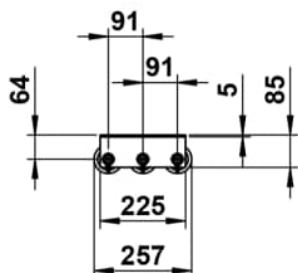

ASSIST

Shelf 225 mm, aluminium, 3 lotion dispenser cutouts, including fixing set, 3 plastic bottles

DIMENSIONS

Length	257 mm
Width	101 mm
Height	196 mm

COLOUR AND FINISH

■ 450 Black Matt

OPTIONS

000 - standard option

Installation type : Wall-mounted

Net weight (kg) : 0.4

Material : Wood

Shape : Rectangular

TECHNICAL DRAWINGS

ASSIST

Assist is more than just a functional accessory – it is an architectural statement. With its floating lightness and uncompromising linearity, Assist introduces a new dimension of design into the bathroom. The shelves provide space for everyday essentials without creating visual clutter. Whether in private bathrooms or high-end commercial spaces, its understated design integrates seamlessly, allowing materials and forms to take center stage. Assist is the perfect addition to spaces that are not merely designed, but composed.