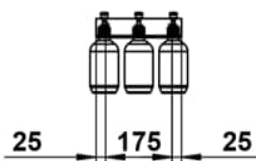

TECHNICAL DRAWINGS