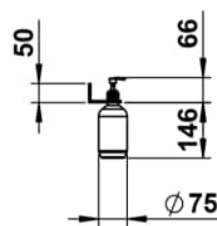

ASSIST

Shelf 225 mm, aluminium, 3 lotion dispenser cutouts, including fixing set, 3 plastic bottles

DIMENSIONS

Length	257 mm
Width	101 mm
Height	196 mm

COLOUR AND FINISH

■ 450 Black Matt

OPTIONS

000 - standard option

Installation type : Wall-mounted

Net weight (kg) : 0.4

Material : Wood

Shape : Rectangular

TECHNICAL DRAWINGS

ASSIST

Assist is more than just a functional accessory – it is an architectural statement. With its floating lightness and uncompromising linearity, Assist introduces a new dimension of design into the bathroom. The shelves provide space for everyday essentials without creating visual clutter. Whether in private bathrooms or high-end commercial spaces, its understated design integrates seamlessly, allowing materials and forms to take center stage. Assist is the perfect addition to spaces that are not merely designed, but composed.