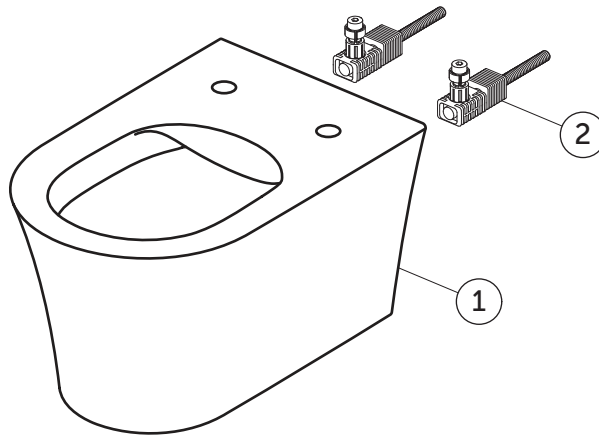

SPARE PARTS

Wall Hung Bowl
RimLS+; HF

E263601

LDV

Item	Description	Spare Code
1	WHG BOWL RimLS+ HF WHT	
2	SP EASYFIX+ WHG BOWL TOP FIXATION FULL SET	TR16667

Ideal Standard International NV
Corporate Village – Gent Building
Da Vincilaan 2
B1935 – Zaventem
Belgium