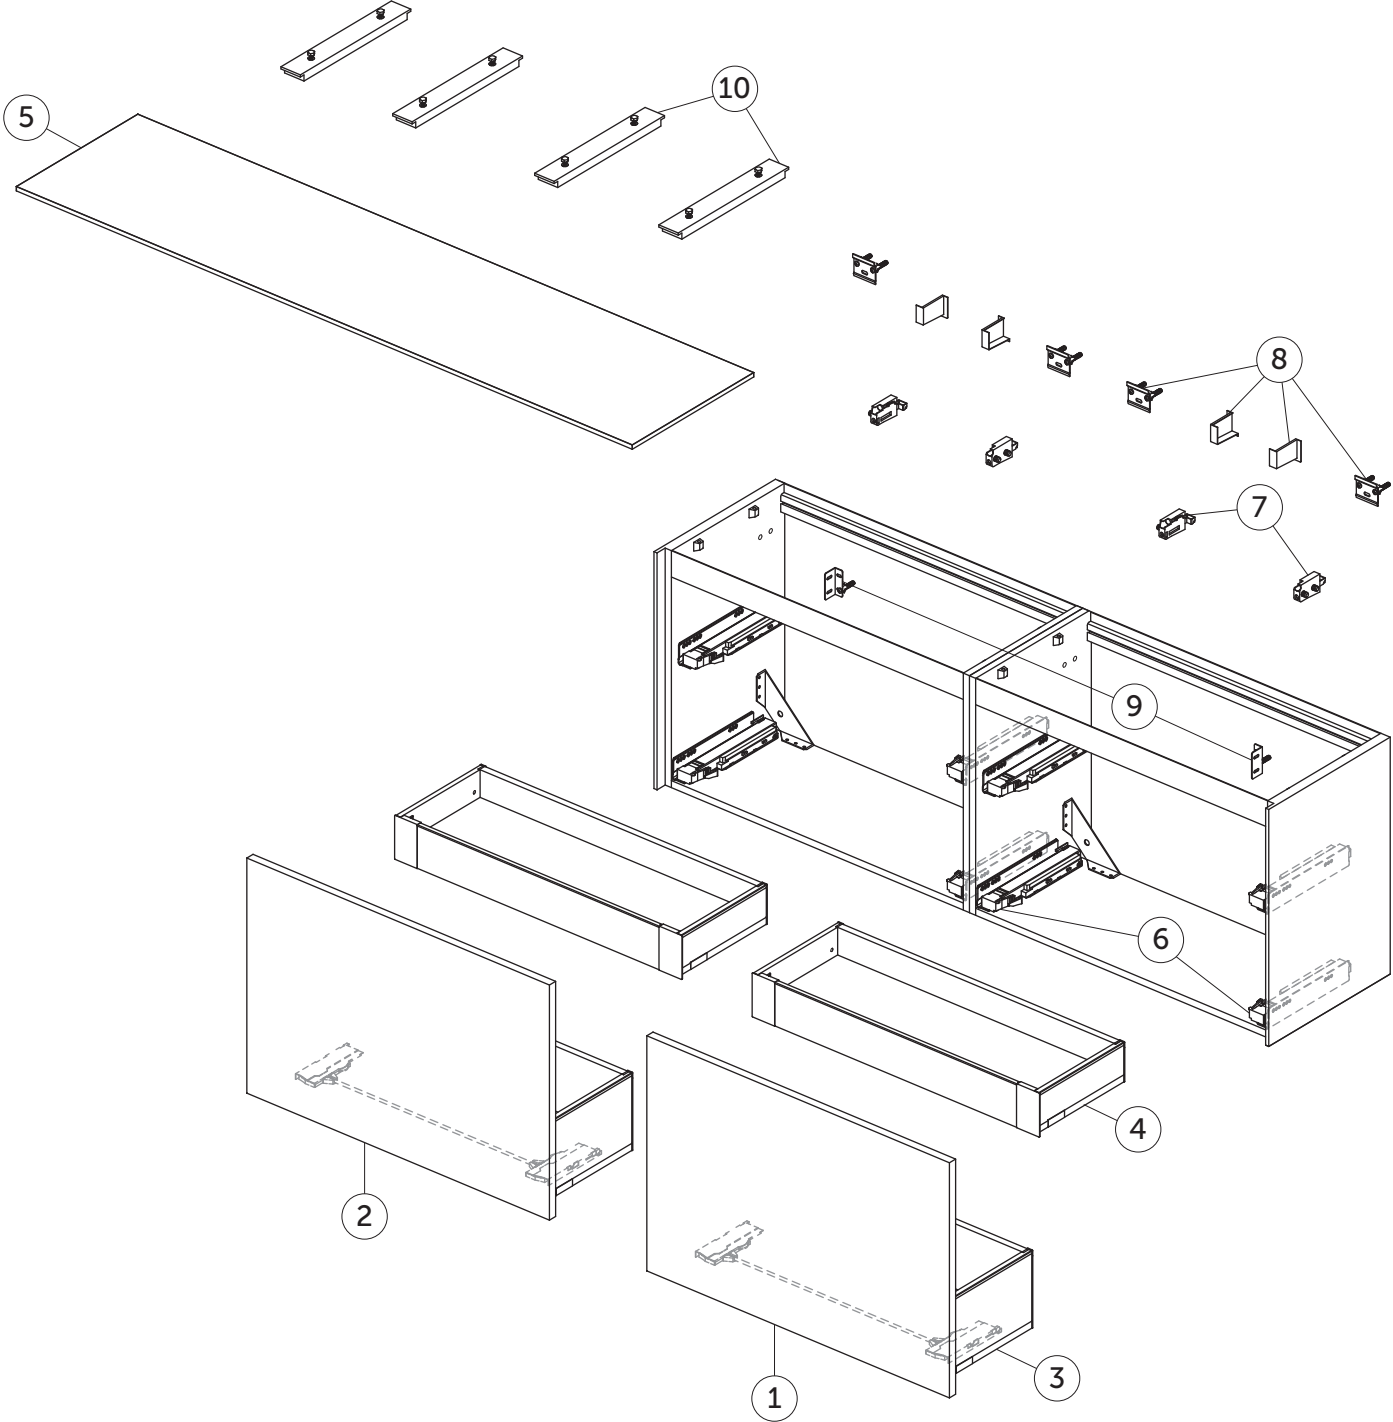

SPARE PARTS

Basin Unit 1600
2 external drawers, 2 internal drawers

SPARE PARTS

Basin Unit 1600
2 external drawers, 2 internal drawers

Page 2 of 4

Item	Description	Colour/Finish	Code No.	Quantity
1	Drawer front panel 780 x 536	Y1 - Matt White Y2 - Matt Anthracite Y3 - Matt Sunset Y4 - Smoked Oak Y5 - Dark Walnut Y6 - Light Oak	TV727Y1 TV727Y2 TV727Y3 TV727Y4 TV727Y5 TV727Y6	1
2	Drawer structure box 80 x 37	Y2 - Matt Anthracite	TV728Y2	1
3	Complete internal drawer 80	Y2 - Matt Anthracite	TV729Y2	1
4	Worktop 1587 x 373 no cut	Y1 - Matt White Y2 - Matt Anthracite Y3 - Matt Sunset Y4 - Smoked Oak Y5 - Dark Walnut Y6 - Light Oak	TV733Y1 TV733Y2 TV733Y3 TV733Y4 TV733Y5 TV733Y6	1
5	Runners 270 Push KIT		TV72567	pair
6	Hanging brackets KIT 1		RV08267	pair
7	Wall fixation KIT 1 new		TV72667	14
8	Safety KIT (brackets, screws & plugs)		TV38767	12
9	Worktop adjustable support kit short		TV73467	pair

Manufactured pre June 2021.
Manufacturer traceability code 9999.

SPARE PARTS

Basin Unit 1600
2 external drawers, 2 internal drawers

SPARE PARTS

Basin Unit 1600

2 external drawers, 2 internal drawers

Page 4 of 4