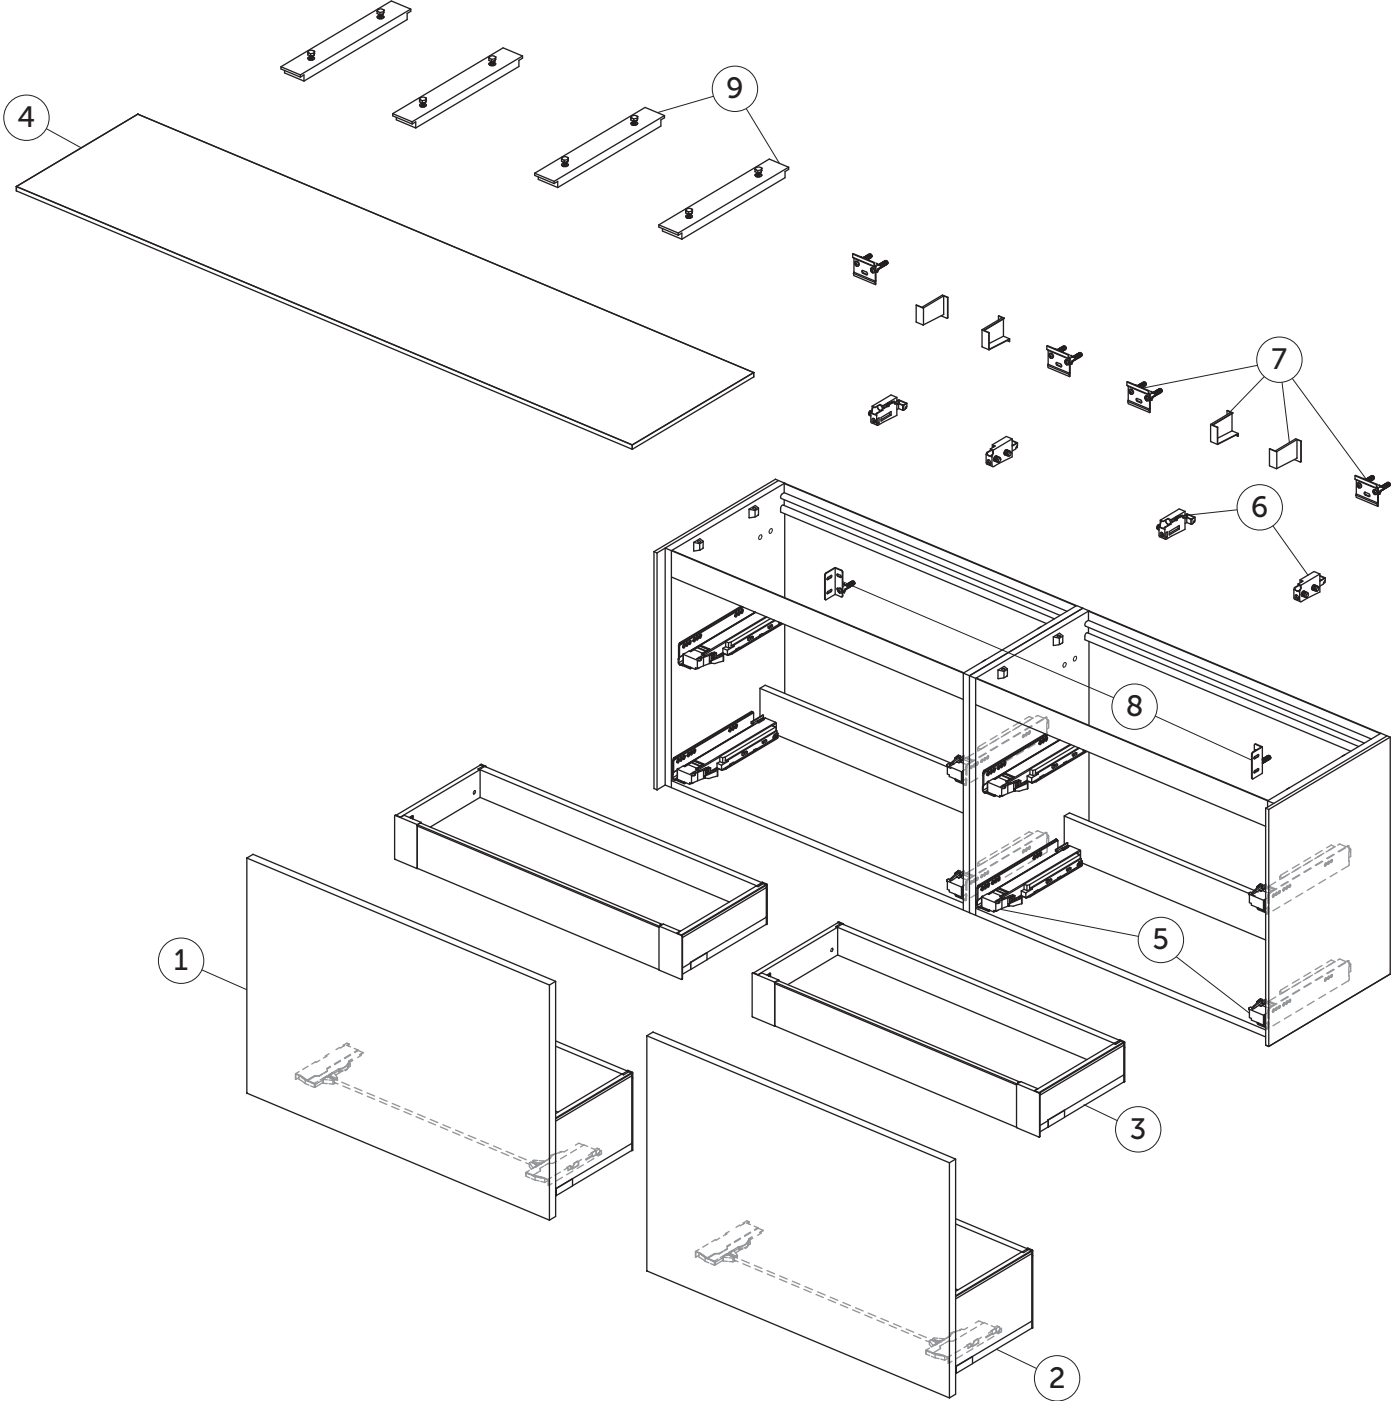

SPARE PARTS

Basin Unit 1600
2 external drawers, 2 internal drawers

SPARE PARTS

Basin Unit 1600
2 external drawers, 2 internal drawers

Page 2 of 4

Item	Description	Colour/Finish	Code No.	Quantity
1	Drawer front panel 780 x 536	Y1 - Matt White Y2 - Matt Anthracite Y3 - Matt Sunset Y4 - Smoked Oak Y5 - Dark Walnut Y6 - Light Oak	TV727Y1 TV727Y2 TV727Y3 TV727Y4 TV727Y5 TV727Y6	1
2	Drawer structure box 80 x 37	Y2 - Matt Anthracite	TV728Y2	1
3	Complete internal drawer 80	Y2 - Matt Anthracite	TV729Y2	1
4	Worktop 1587 x 373 no cut	Y1 - Matt White Y2 - Matt Anthracite Y3 - Matt Sunset Y4 - Smoked Oak Y5 - Dark Walnut Y6 - Light Oak	TV733Y1 TV733Y2 TV733Y3 TV733Y4 TV733Y5 TV733Y6	1
5	Runners 270 Push KIT		TV72567	pair
6	Hanging brackets KIT 1		RV08267	pair
7	Wall fixation KIT 1 new		TV72667	14
8	Safety KIT (brackets, screws & plugs)		TV38767	12
9	Worktop adjustable support kit short		TV73467	pair

Manufactured pre June 2021.
Manufacturer traceability code 9999.

SPARE PARTS

Basin Unit 1600
2 external drawers, 2 internal drawers

SPARE PARTS

Basin Unit 1600

2 external drawers, 2 internal drawers

Page 4 of 4